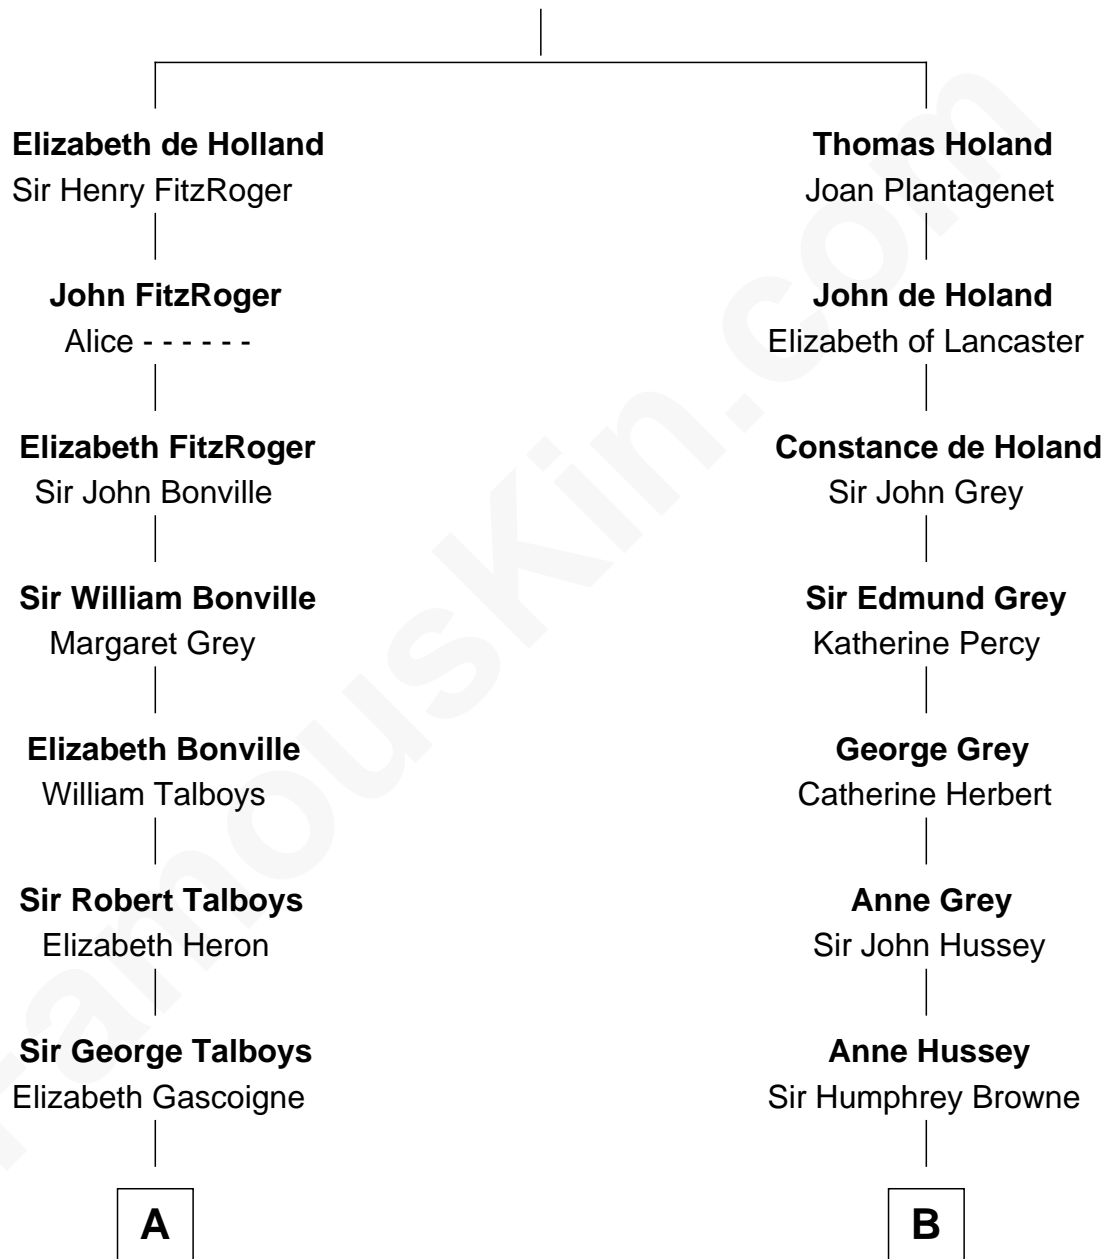

FamousKin.com Relationship Chart of

Meriwether Lewis

Lewis and Clark Expedition

15th cousin 4 times removed of

Camilla Parker Bowles

Queen Consort of the United Kingdom

Sir Robert de Holland

Maude la Zouche

C

—
Sonia Rosemary Keppel

Roland Calvert Cubitt

—
Rosalind Maud Cubitt

Bruce Middleton Hope Shand

—
Camilla Parker Bowles

Queen Consort

FamousKin.com