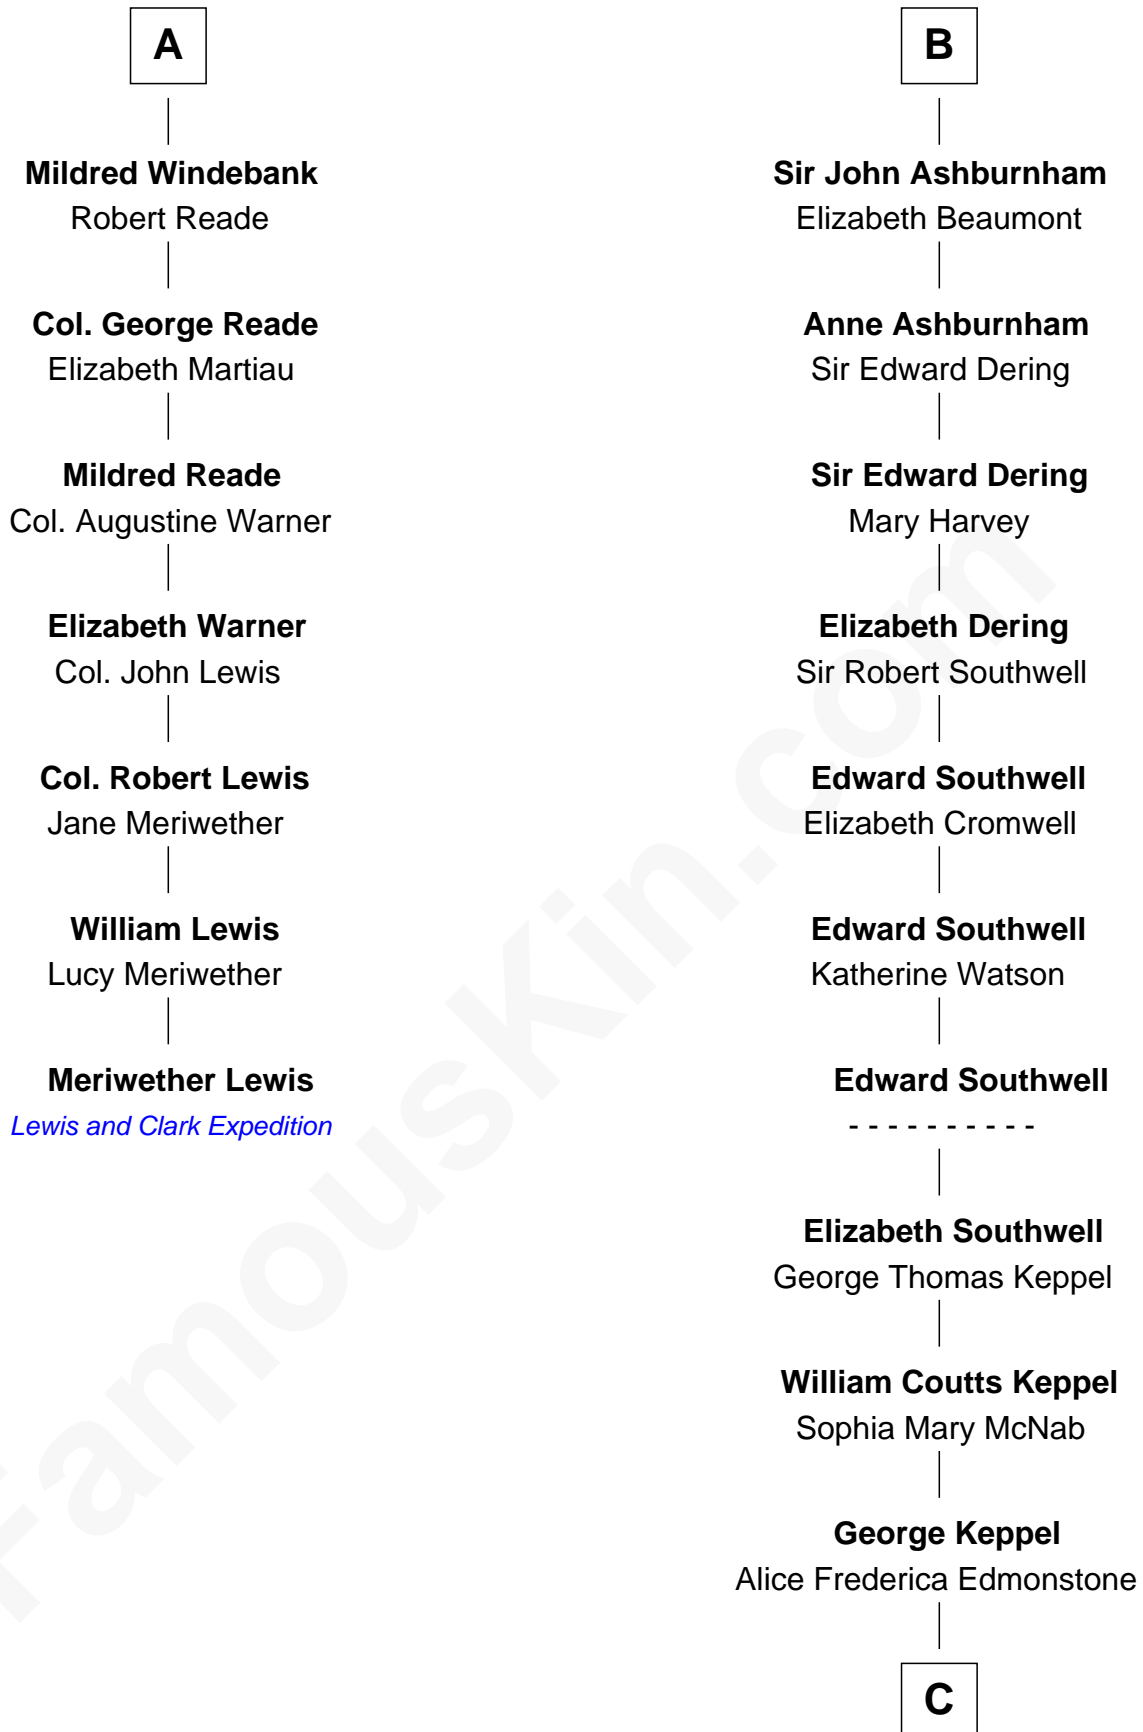

# FamousKin.com Relationship Chart of

**Meriwether Lewis**

*Lewis and Clark Expedition*

13th cousin 6 times removed of

**Camilla Parker Bowles**

*Queen Consort of the United Kingdom*

**John de Welles**

Maud de Roos

**C**

—  
**Sonia Rosemary Keppel**

Roland Calvert Cubitt

—  
**Rosalind Maud Cubitt**

Bruce Middleton Hope Shand

—  
**Camilla Parker Bowles**

*Queen Consort*

FamousKin.com