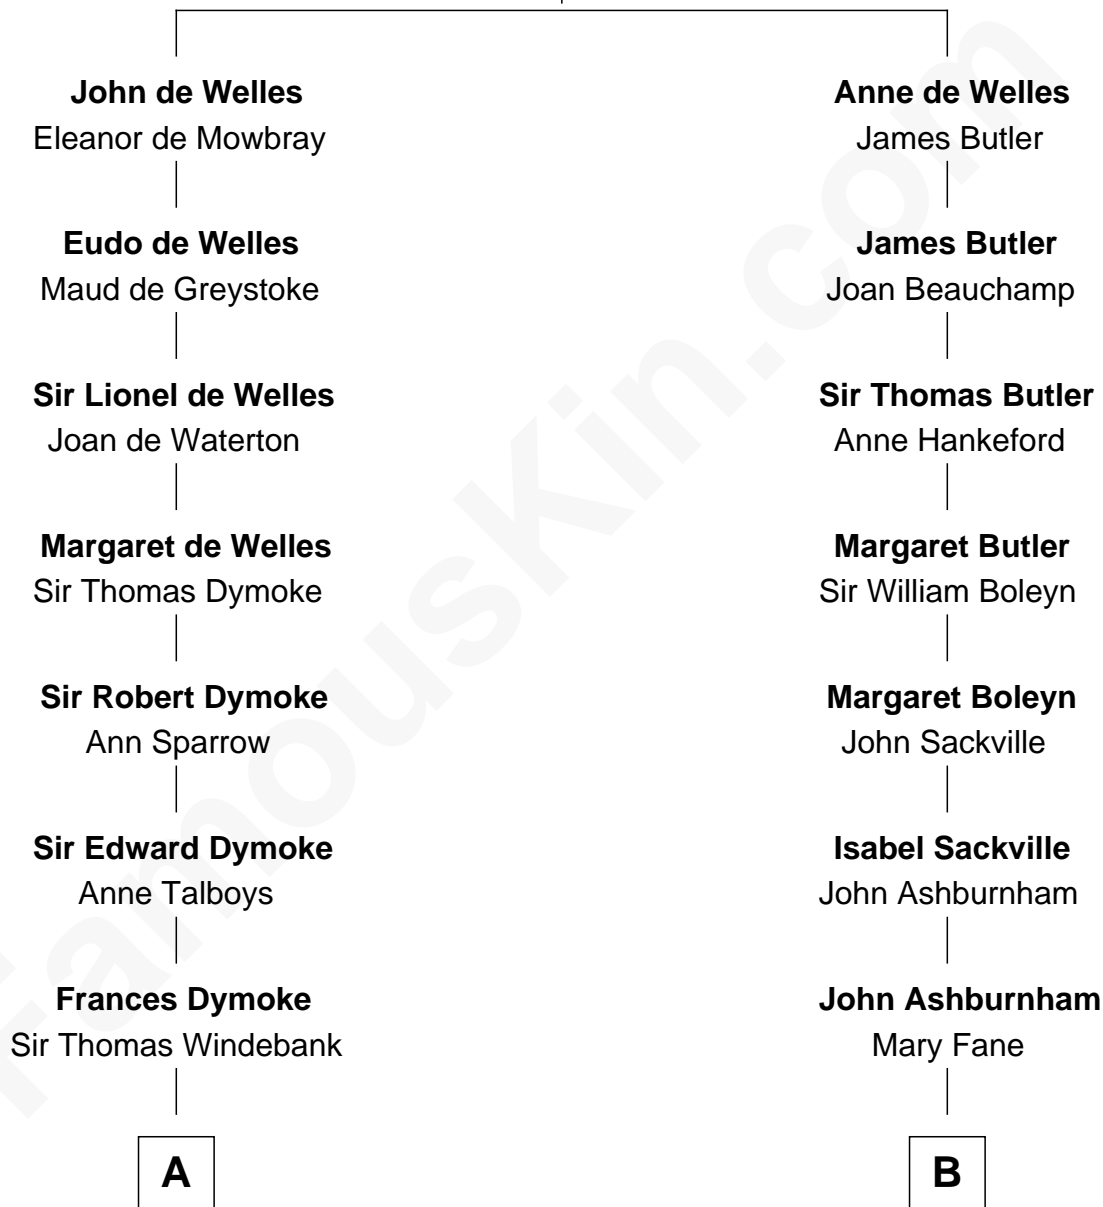

# FamousKin.com Relationship Chart of

**Meriwether Lewis**

*Lewis and Clark Expedition*

13th cousin 6 times removed of

**Camilla Parker Bowles**

*Queen Consort of the United Kingdom*

**John de Welles**

Maud de Roos

**C**

—  
**Sonia Rosemary Keppel**

Roland Calvert Cubitt

—  
**Rosalind Maud Cubitt**

Bruce Middleton Hope Shand

—  
**Camilla Parker Bowles**

*Queen Consort*

FamousKin.com