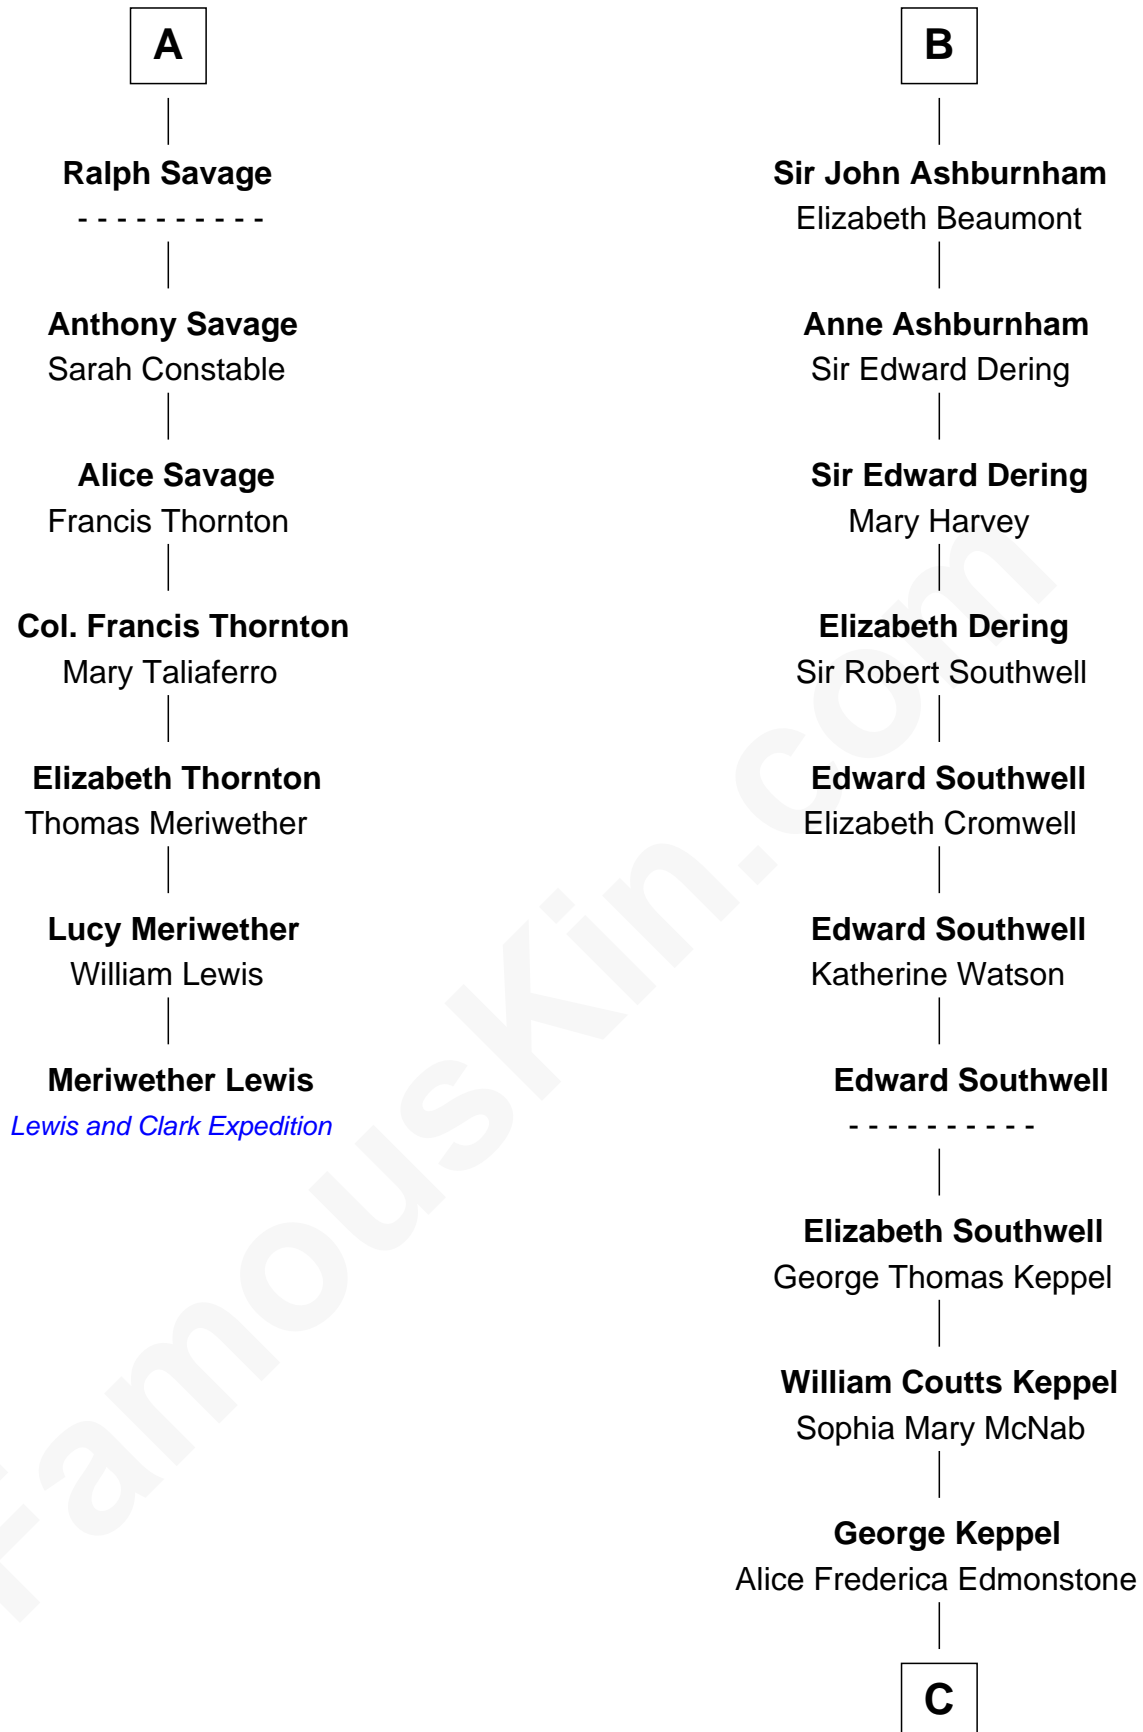

FamousKin.com Relationship Chart of

Meriwether Lewis

Lewis and Clark Expedition

13th cousin 6 times removed of

Camilla Parker Bowles

Queen Consort of the United Kingdom

Sir Richard Fitzalan

Elizabeth de Bohun

C

—
Sonia Rosemary Keppel

Roland Calvert Cubitt

—
Rosalind Maud Cubitt

Bruce Middleton Hope Shand

—
Camilla Parker Bowles

Queen Consort

FamousKin.com