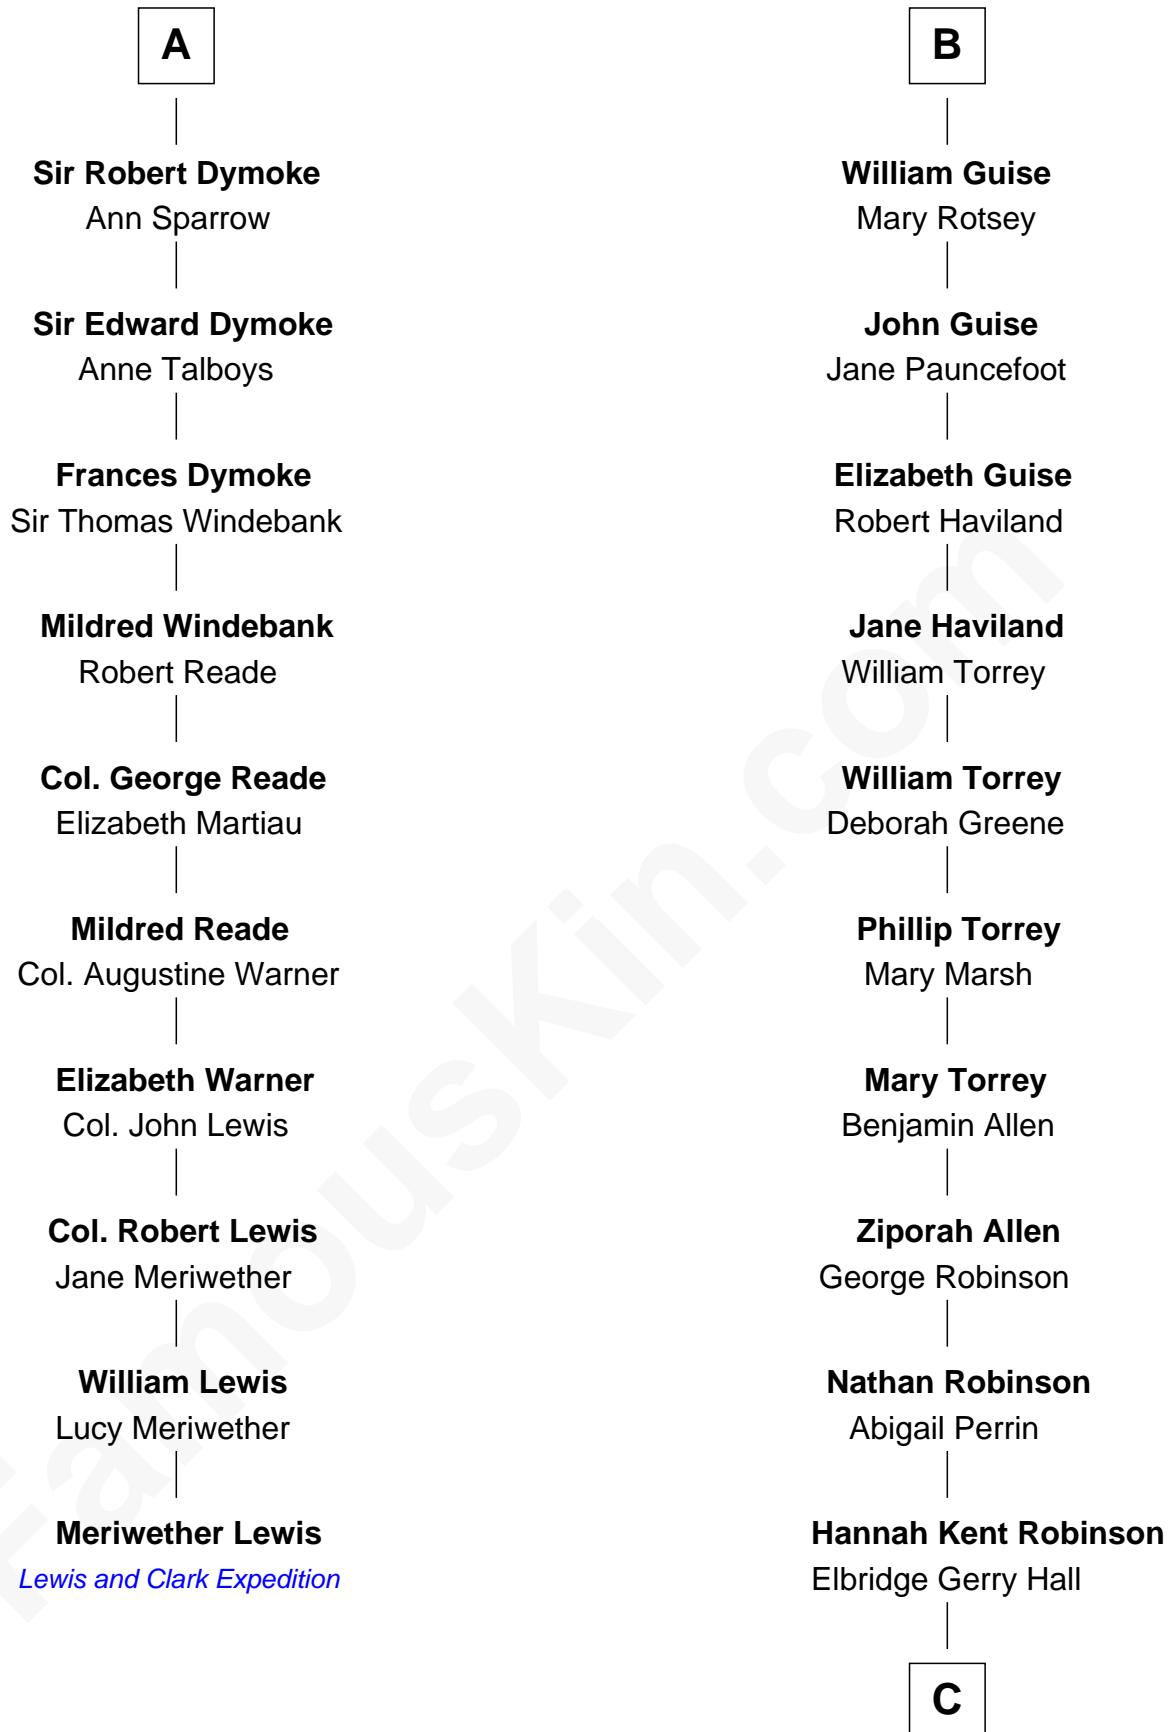

# FamousKin.com Relationship Chart of

**Meriwether Lewis**

*Lewis and Clark Expedition*

16th cousin 4 times removed of

**Raquel Welch**

*Movie Actress*

**Margaret of France**  
Edward I, King of England

**Thomas of Brotherton**

**Joan Plantagenet**

Thomas Holand

**John de Holand**

Elizabeth of Lancaster

**Constance de Holand**

Sir John Grey

**Sir Edmund Grey**

Katherine Percy

**Anne Grey**

Sir John Grey

*Probable*

**Tacy Grey**

John Guise

**B**

**C**

Justin Smith Hall  
Sarah Mehitable Stanford