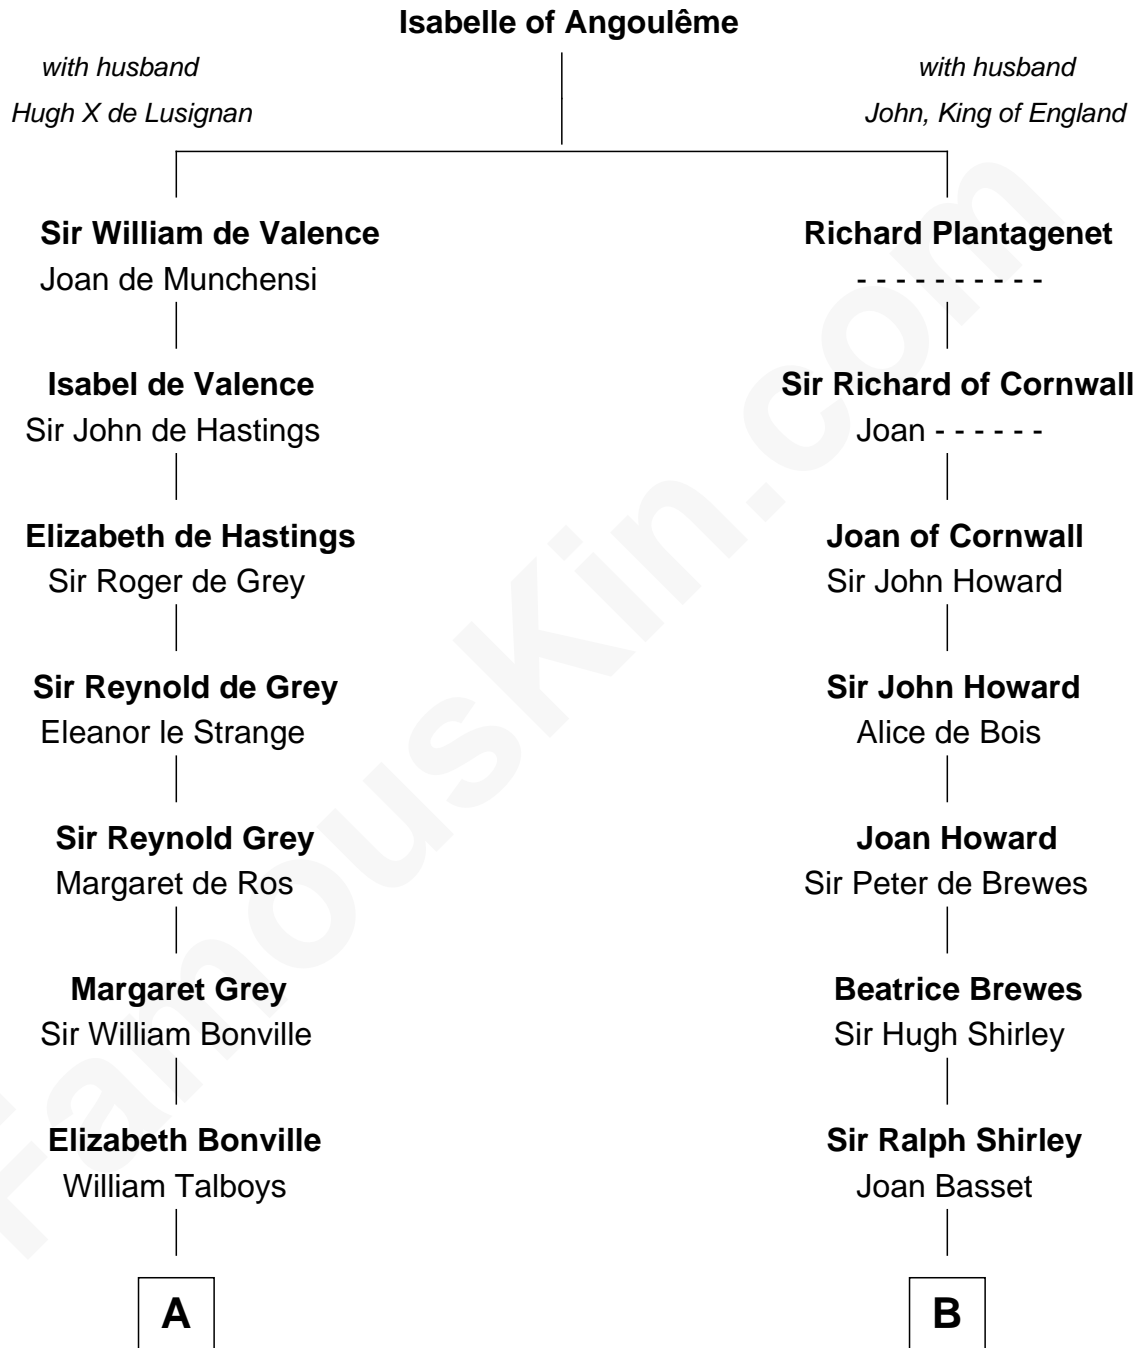

FamousKin.com Relationship Chart of

Meriwether Lewis

Lewis and Clark Expedition

17th cousin 4 times removed of

Helen (Herron) Taft

First Lady of President William H. Taft

C

Joanna Wilcockson

David Welles

Charity Welles

Rev. Isaac Clinton

Maria Clinton

Ela Collins

Harriet Anne Collins

John Williamson Herron

Helen (Herron) Taft