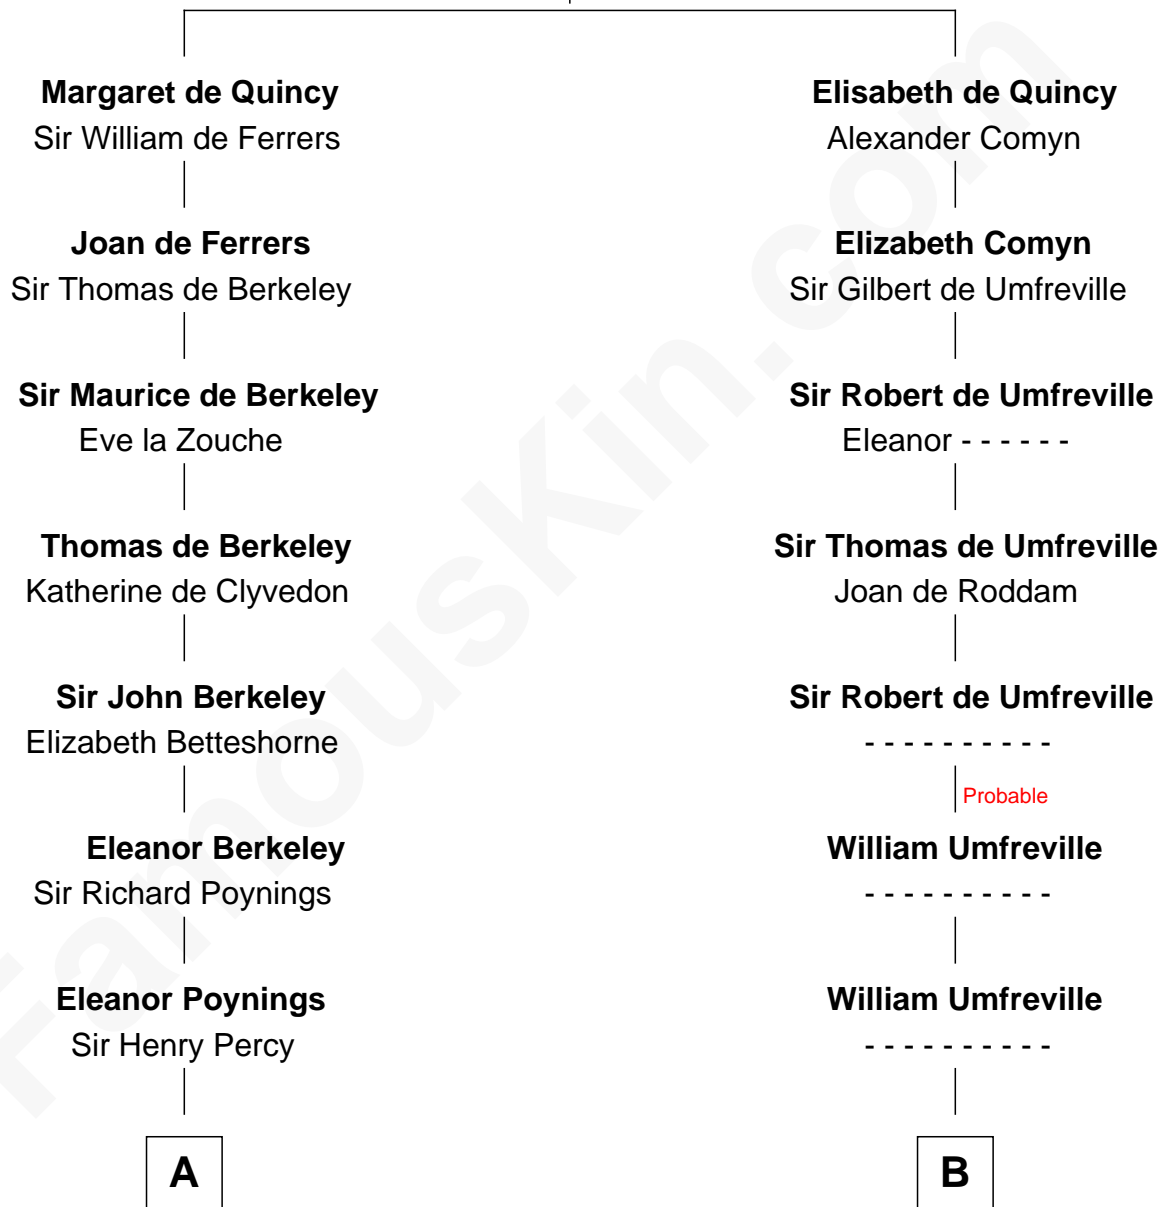

FamousKin.com Relationship Chart of

Meriwether Lewis

Lewis and Clark Expedition

17th cousin 1 time removed of

Helen (Herron) Taft

First Lady of President William H. Taft

Sir Roger de Quincy
Helen of Galloway

C

Harriet Anne Collins
John Williamson Herron

Helen (Herron) Taft
First Lady of William H. Taft

FamousKin.com