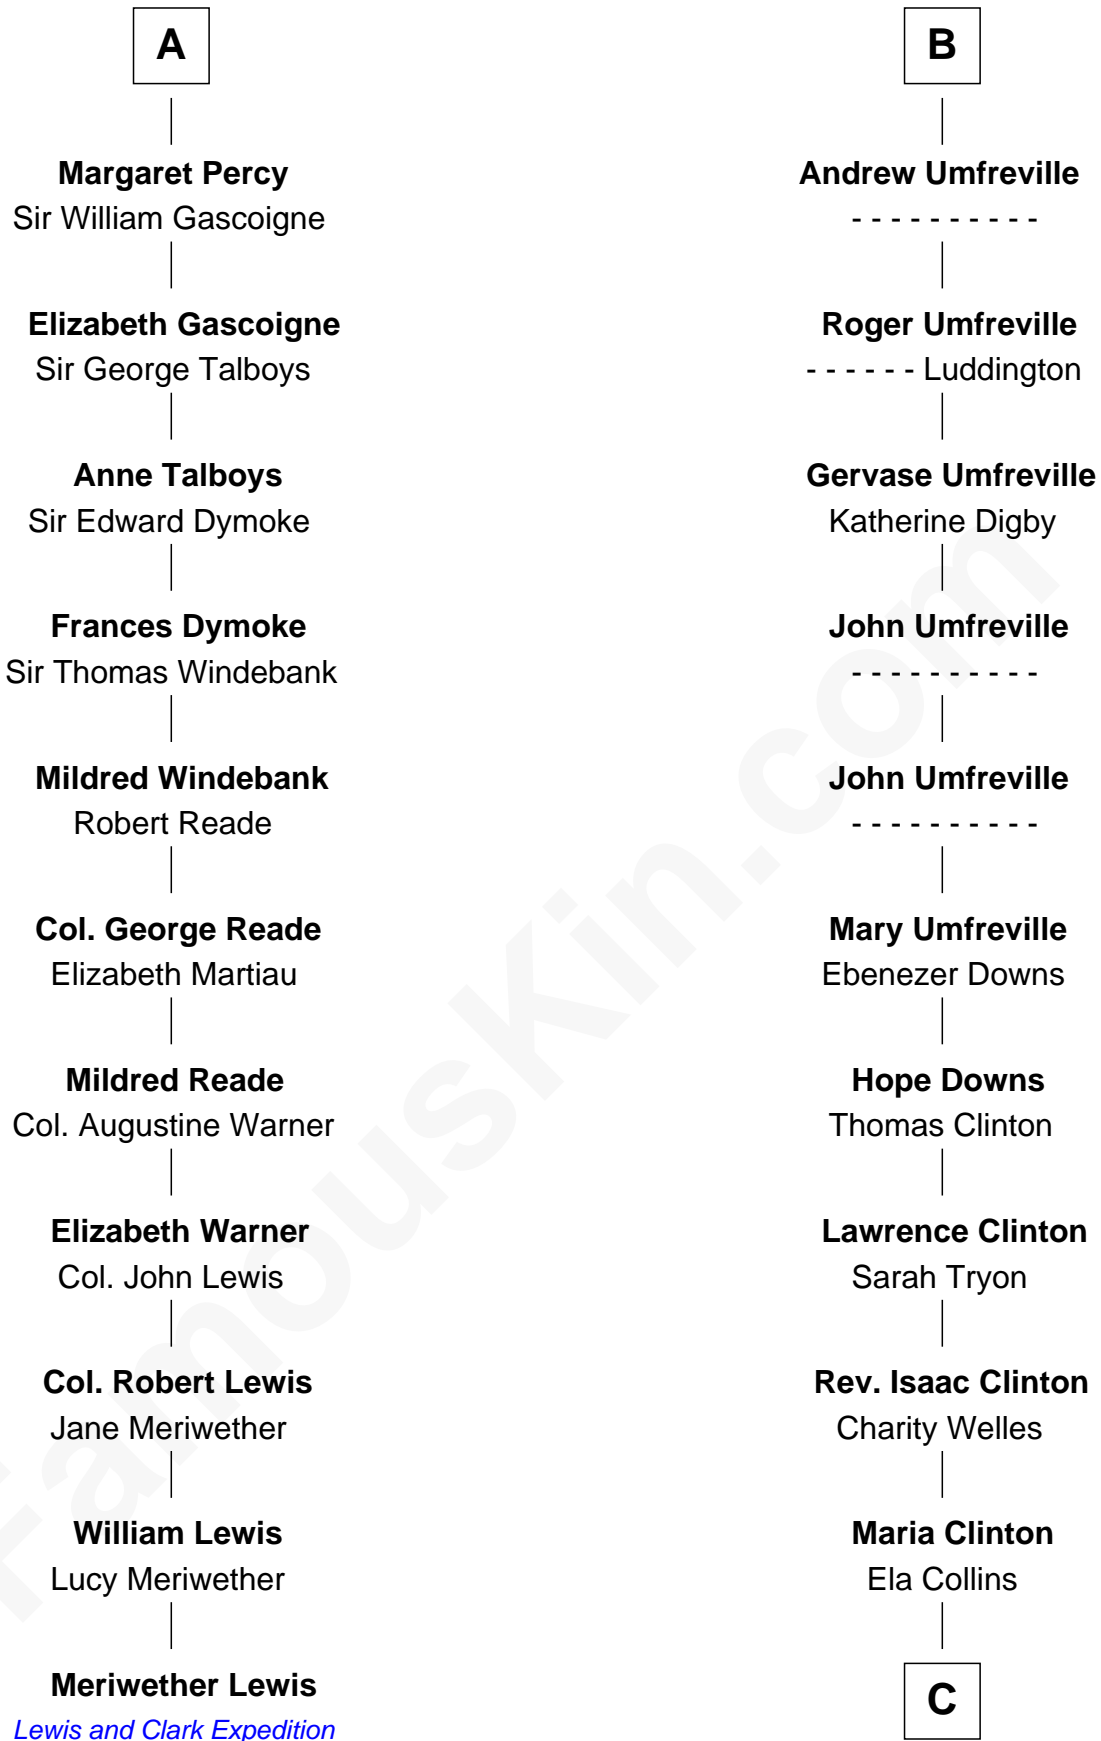

FamousKin.com Relationship Chart of

Meriwether Lewis

Lewis and Clark Expedition

17th cousin 1 time removed of

Helen (Herron) Taft

First Lady of President William H. Taft

Sir Roger de Quincy
Helen of Galloway

C

Harriet Anne Collins
John Williamson Herron

Helen (Herron) Taft
First Lady of William H. Taft

FamousKin.com