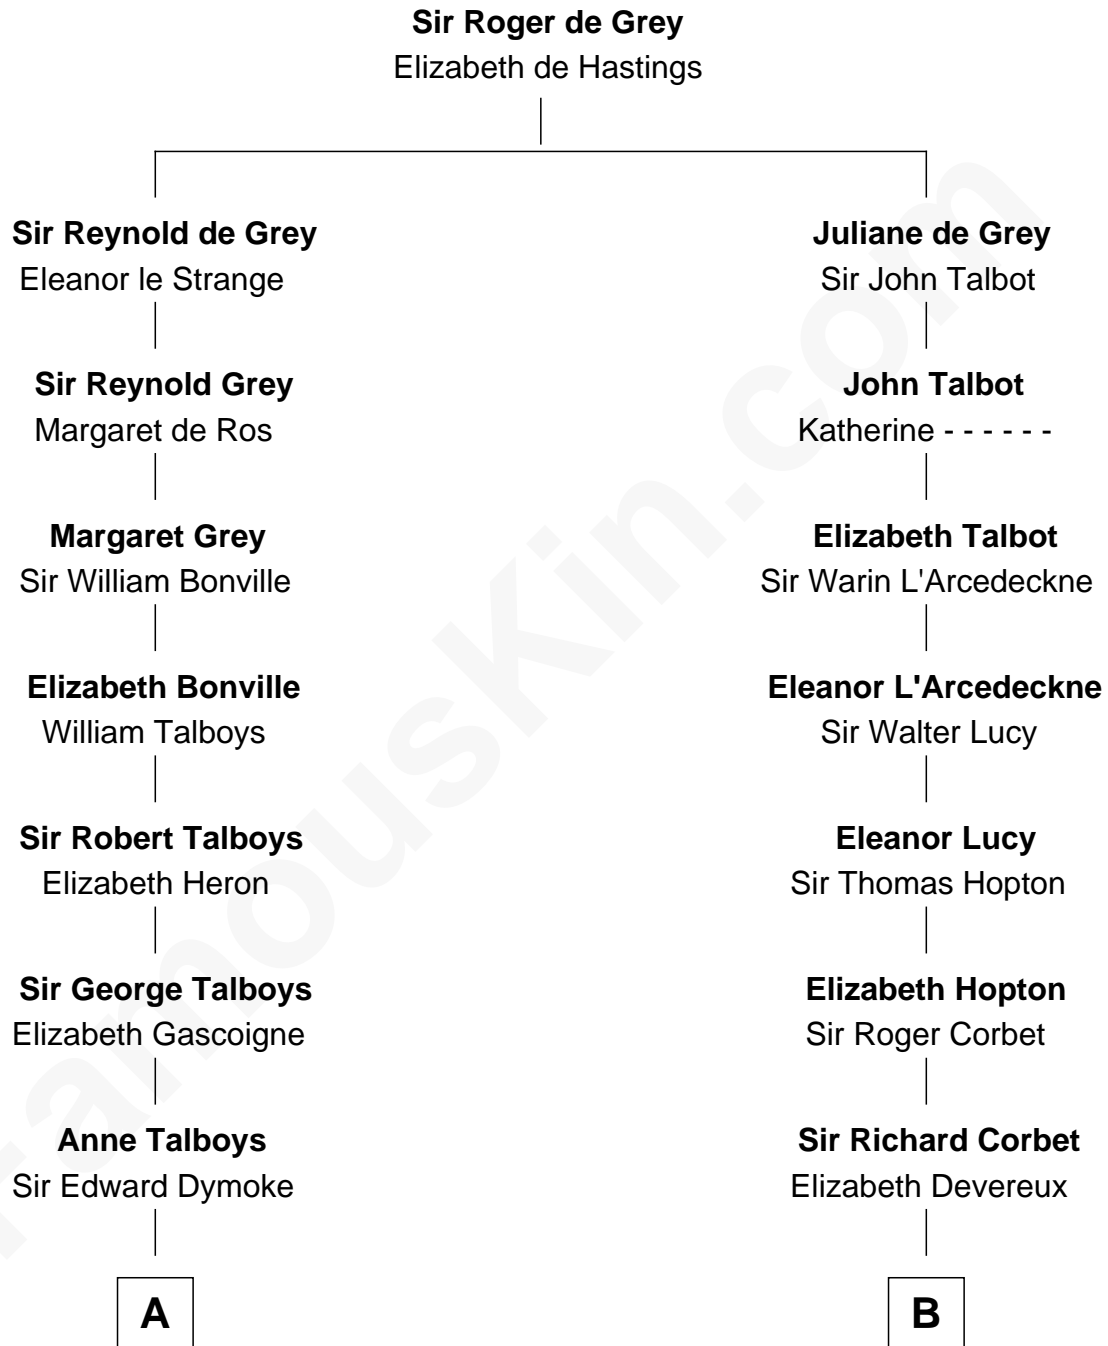

FamousKin.com Relationship Chart of

Meriwether Lewis

Lewis and Clark Expedition

14th cousin 5 times removed of

Grover Cleveland

22nd and 24th U.S. President

C

William Cleveland

Margaret Falley

Rev. Richard Falley Cleveland

Ann Neal

Grover Cleveland

22nd and 24th U.S. President

FamousKin.com