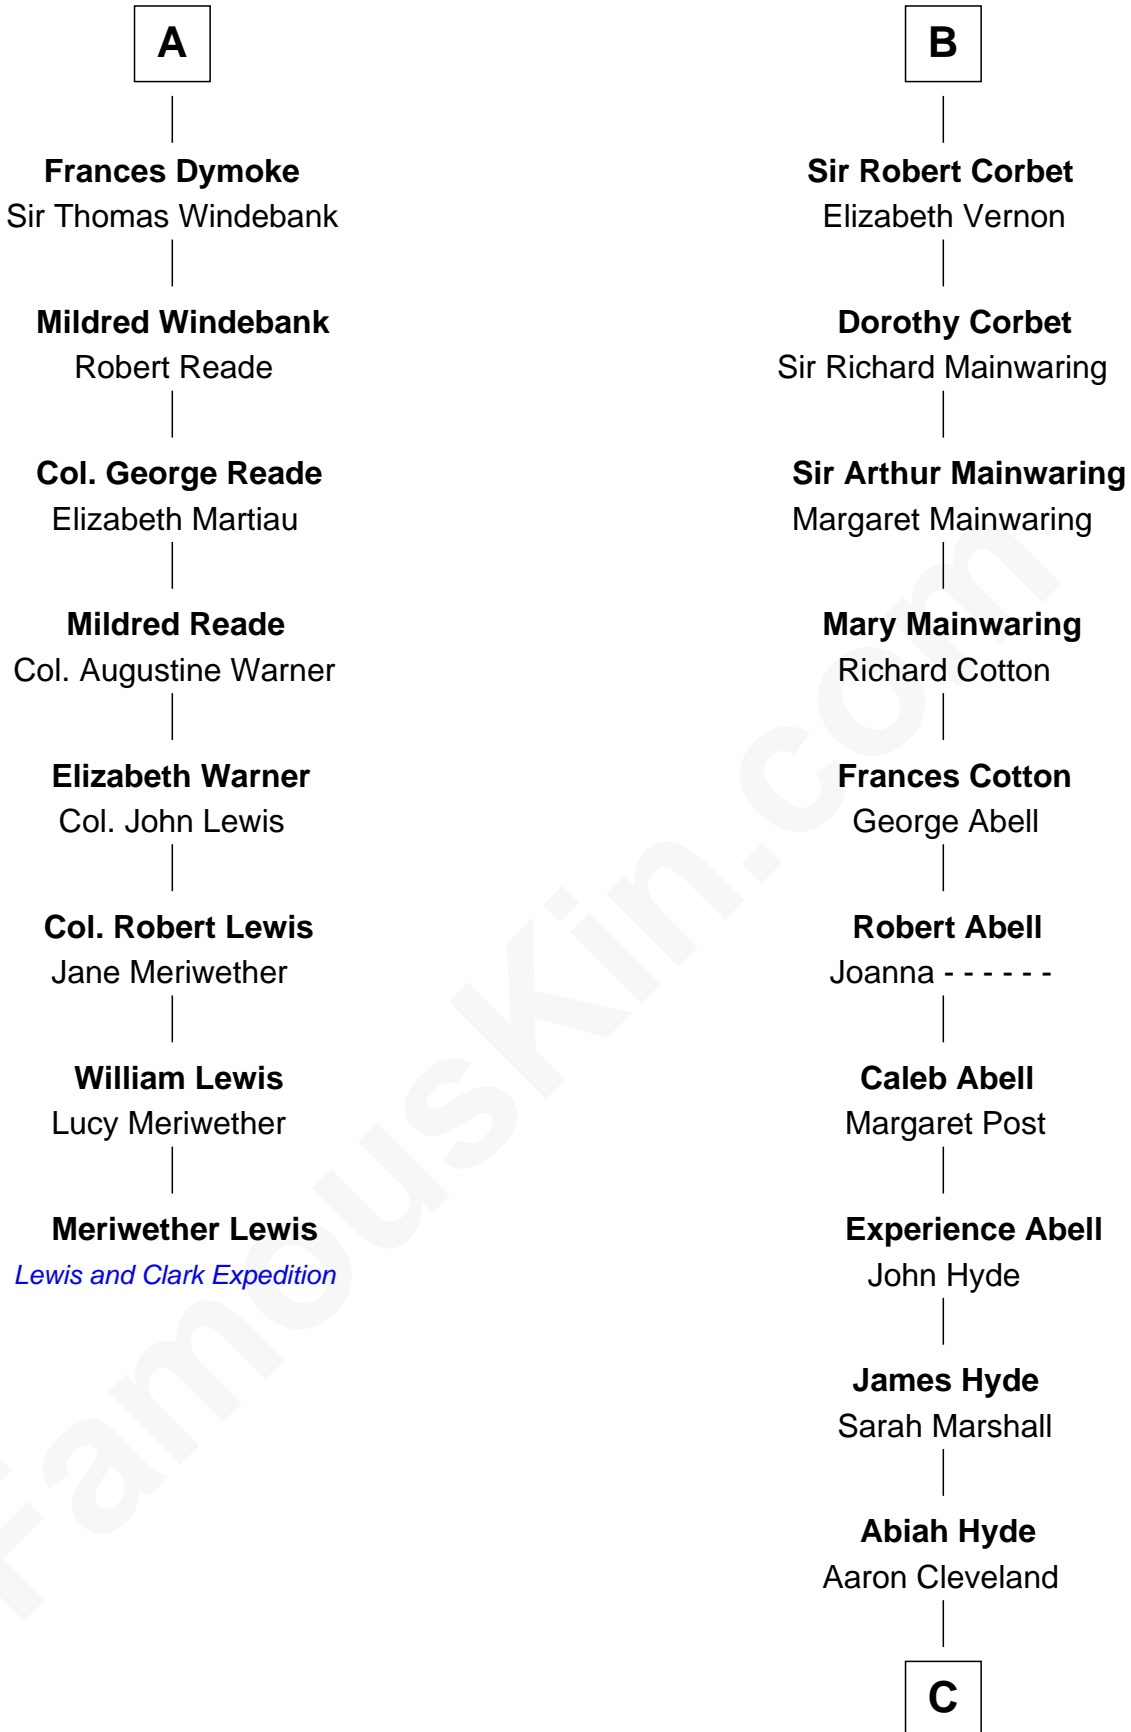

FamousKin.com Relationship Chart of

Meriwether Lewis

Lewis and Clark Expedition

14th cousin 5 times removed of

Grover Cleveland

22nd and 24th U.S. President

C

William Cleveland

Margaret Falley

Rev. Richard Falley Cleveland

Ann Neal

Grover Cleveland

22nd and 24th U.S. President

FamousKin.com