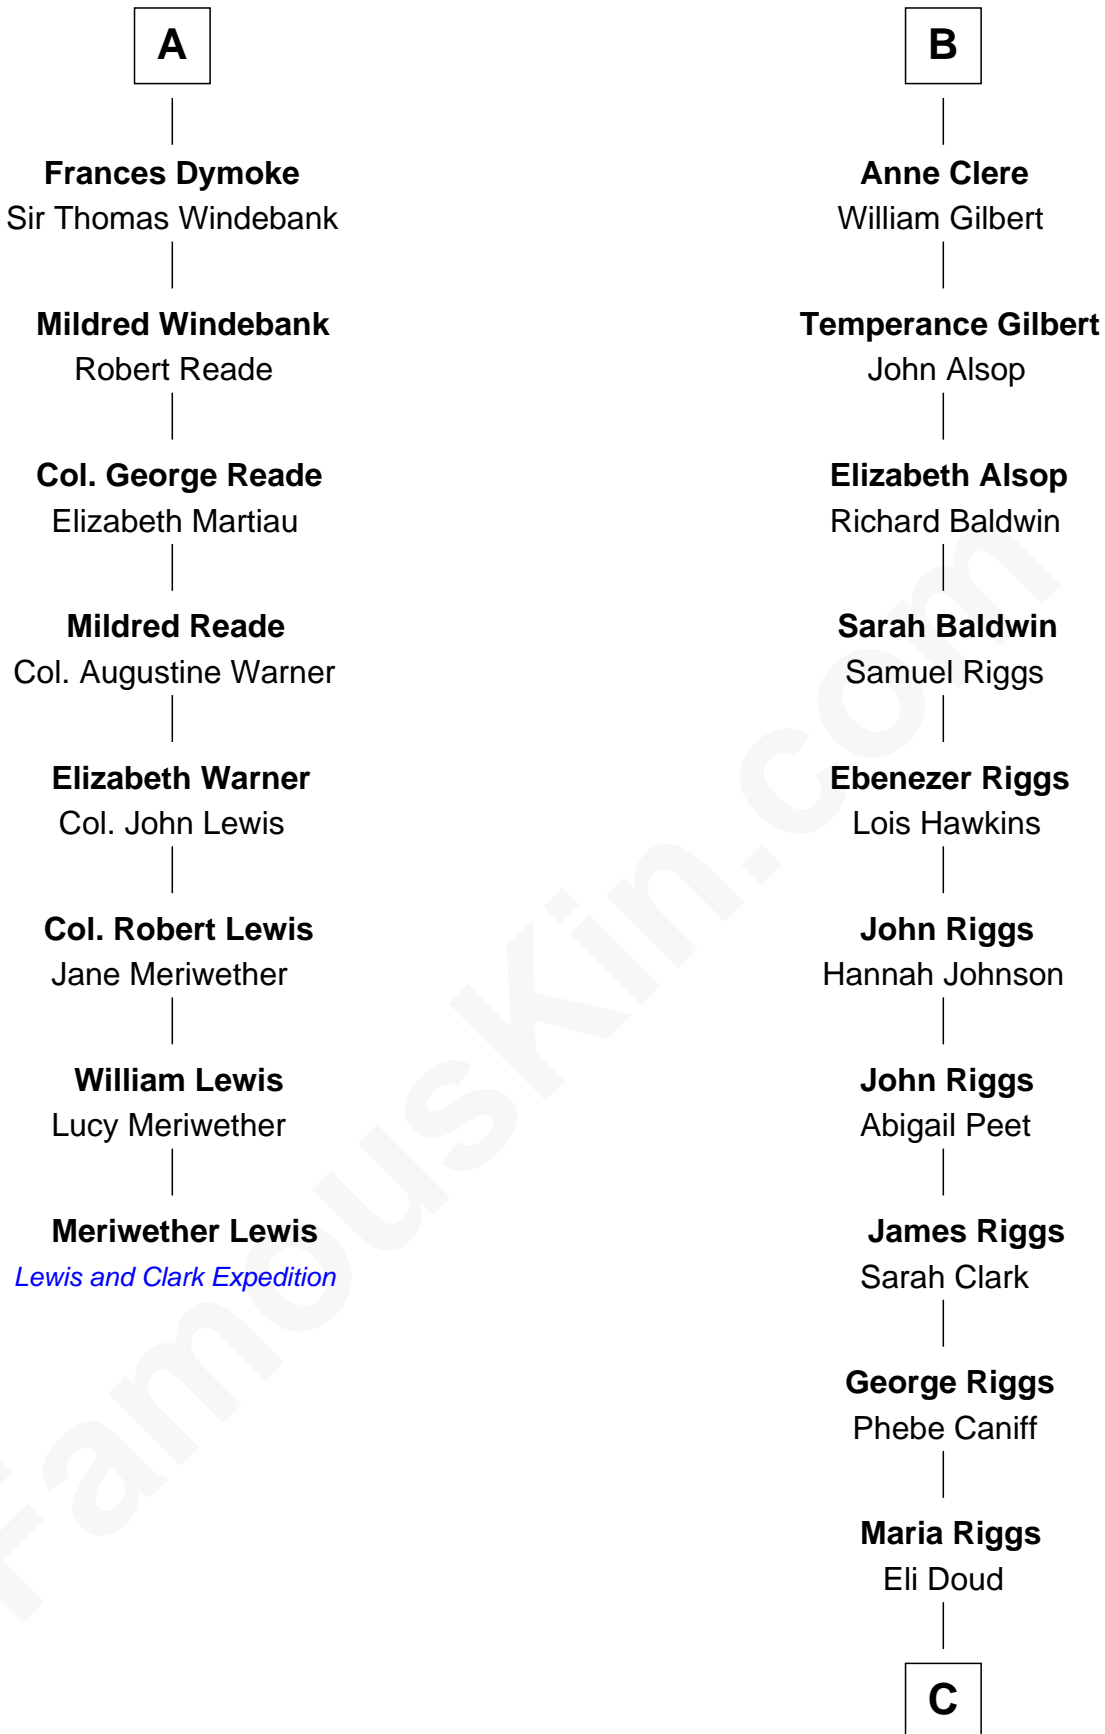

FamousKin.com

Relationship Chart of

Meriwether Lewis

Lewis and Clark Expedition

14th cousin 5 times removed of

Mamie (Doud) Eisenhower

First Lady of President Dwight Eisenhower

Sir Thomas de Beauchamp

Katherine de Mortimer

C

Royal Houghton Doud
Mary Cornelia Sheldon

John Sheldon Doud
Elivera Mathilda Carlson

Mamie (Doud) Eisenhower
First Lady of Dwight Eisenhower

FamousKin.com