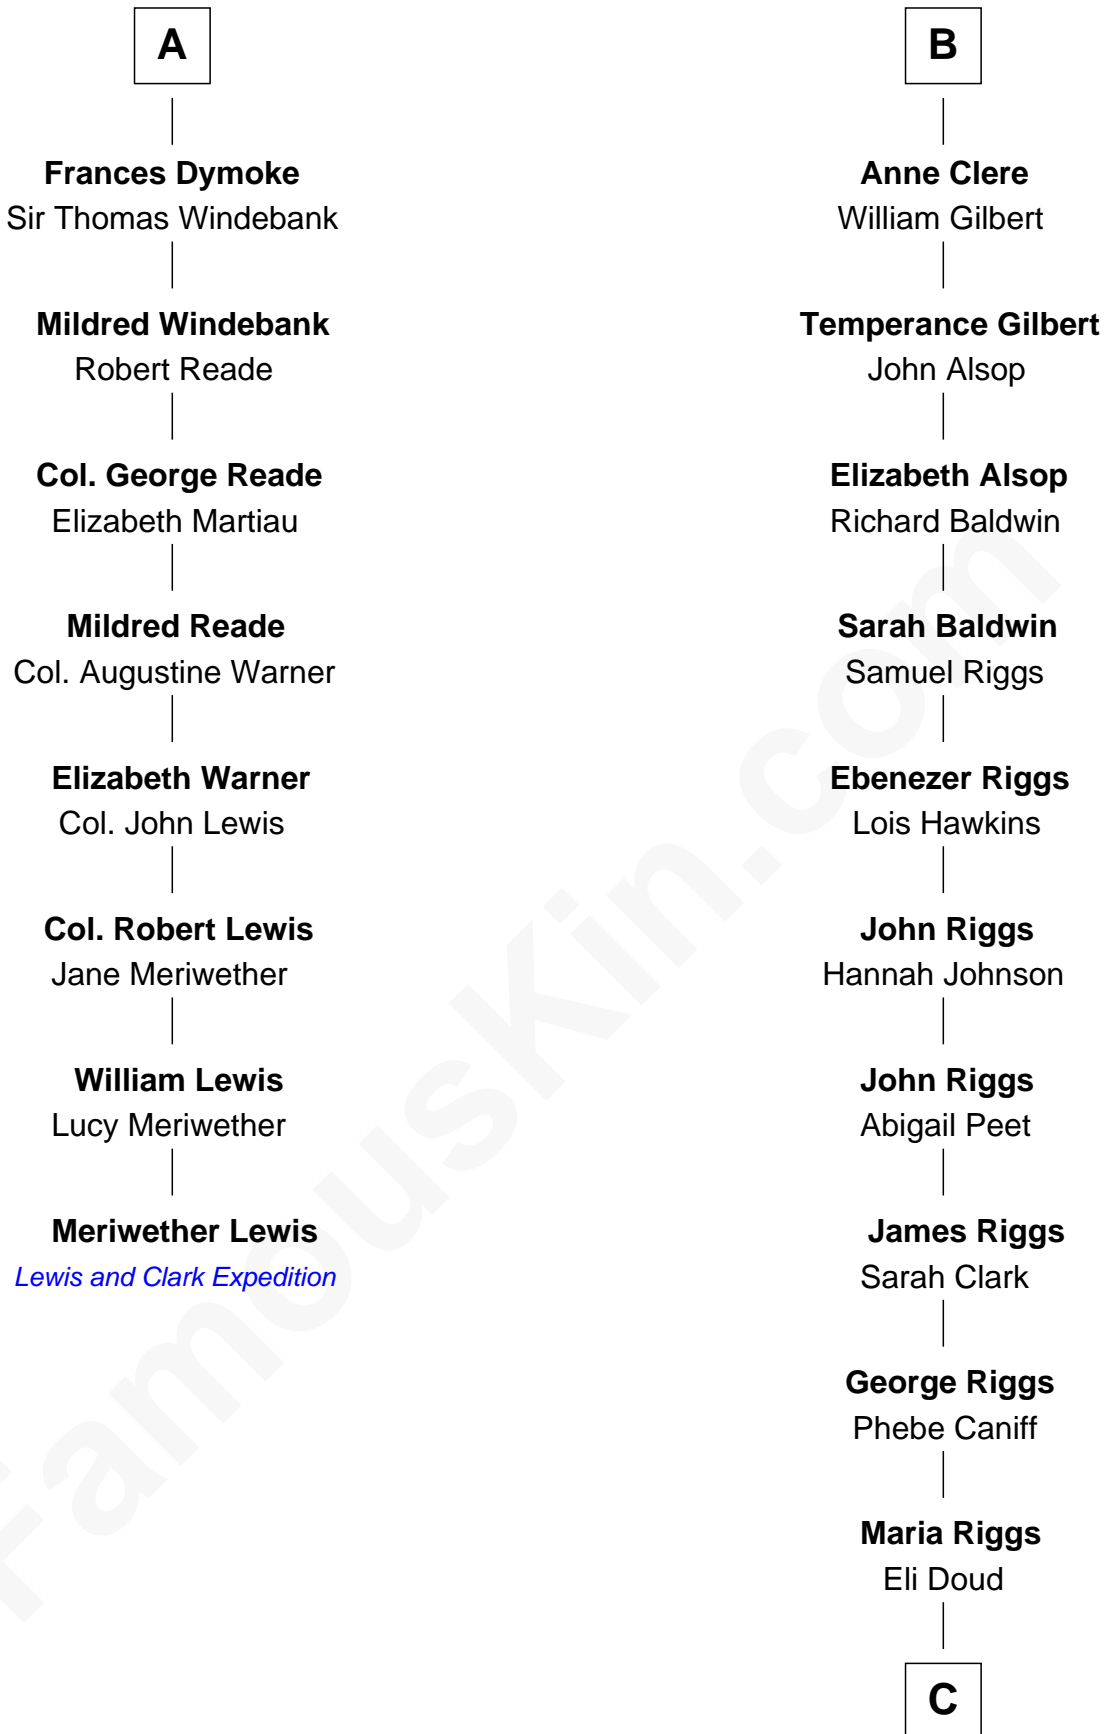

FamousKin.com

Relationship Chart of

Meriwether Lewis

Lewis and Clark Expedition

14th cousin 5 times removed of

Mamie (Doud) Eisenhower

First Lady of President Dwight Eisenhower

C

Royal Houghton Doud
Mary Cornelia Sheldon

John Sheldon Doud
Elivera Mathilda Carlson

Mamie (Doud) Eisenhower
First Lady of Dwight Eisenhower

FamousKin.com