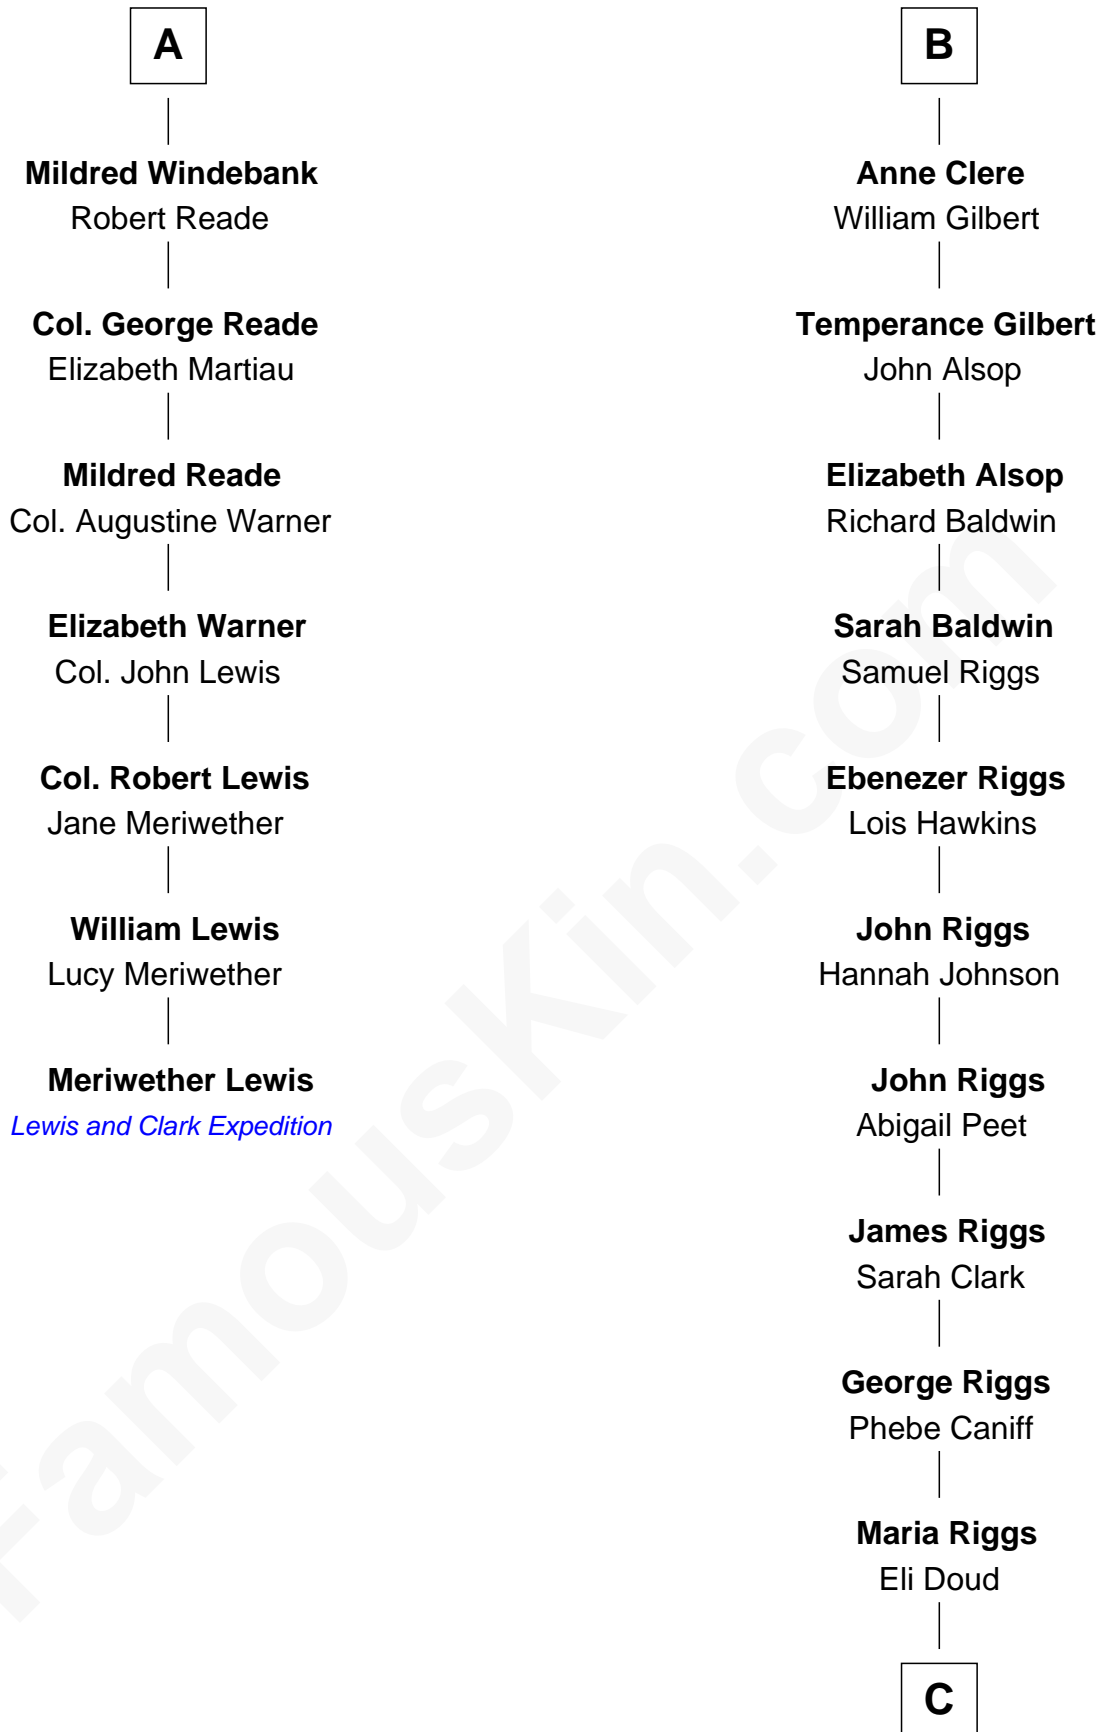

FamousKin.com

Relationship Chart of

Meriwether Lewis

Lewis and Clark Expedition

13th cousin 6 times removed of

Mamie (Doud) Eisenhower

First Lady of President Dwight Eisenhower

John de Welles

Maud de Roos

C

Royal Houghton Doud

Mary Cornelia Sheldon

John Sheldon Doud

Elivera Mathilda Carlson

Mamie (Doud) Eisenhower

First Lady of Dwight Eisenhower