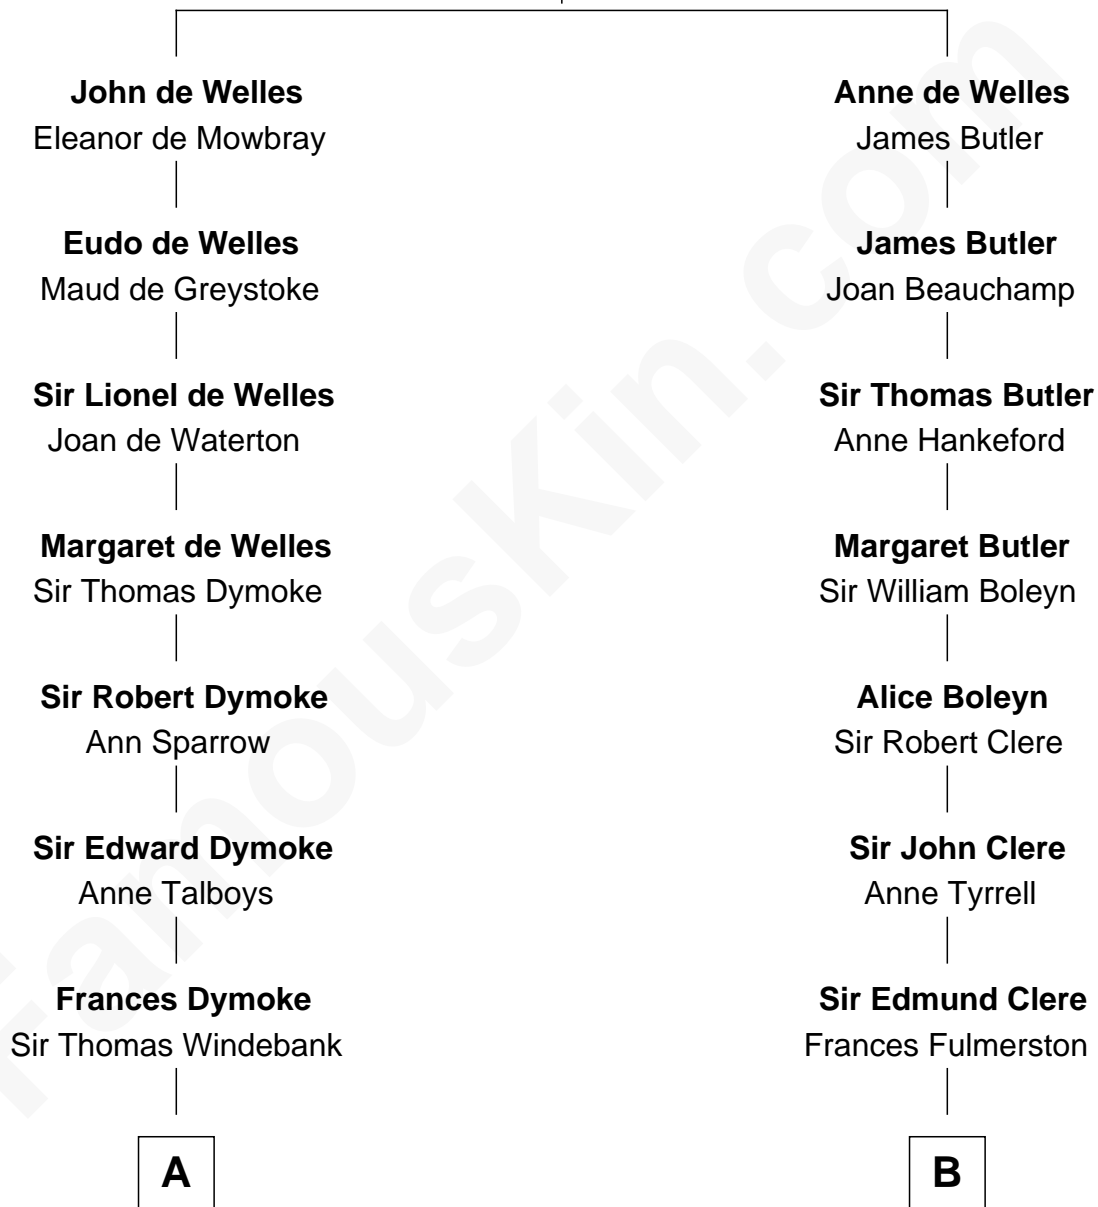

FamousKin.com

Relationship Chart of

Meriwether Lewis

Lewis and Clark Expedition

13th cousin 6 times removed of

Mamie (Doud) Eisenhower

First Lady of President Dwight Eisenhower

John de Welles

Maud de Roos

C

Royal Houghton Doud

Mary Cornelia Sheldon

John Sheldon Doud

Elivera Mathilda Carlson

Mamie (Doud) Eisenhower

First Lady of Dwight Eisenhower