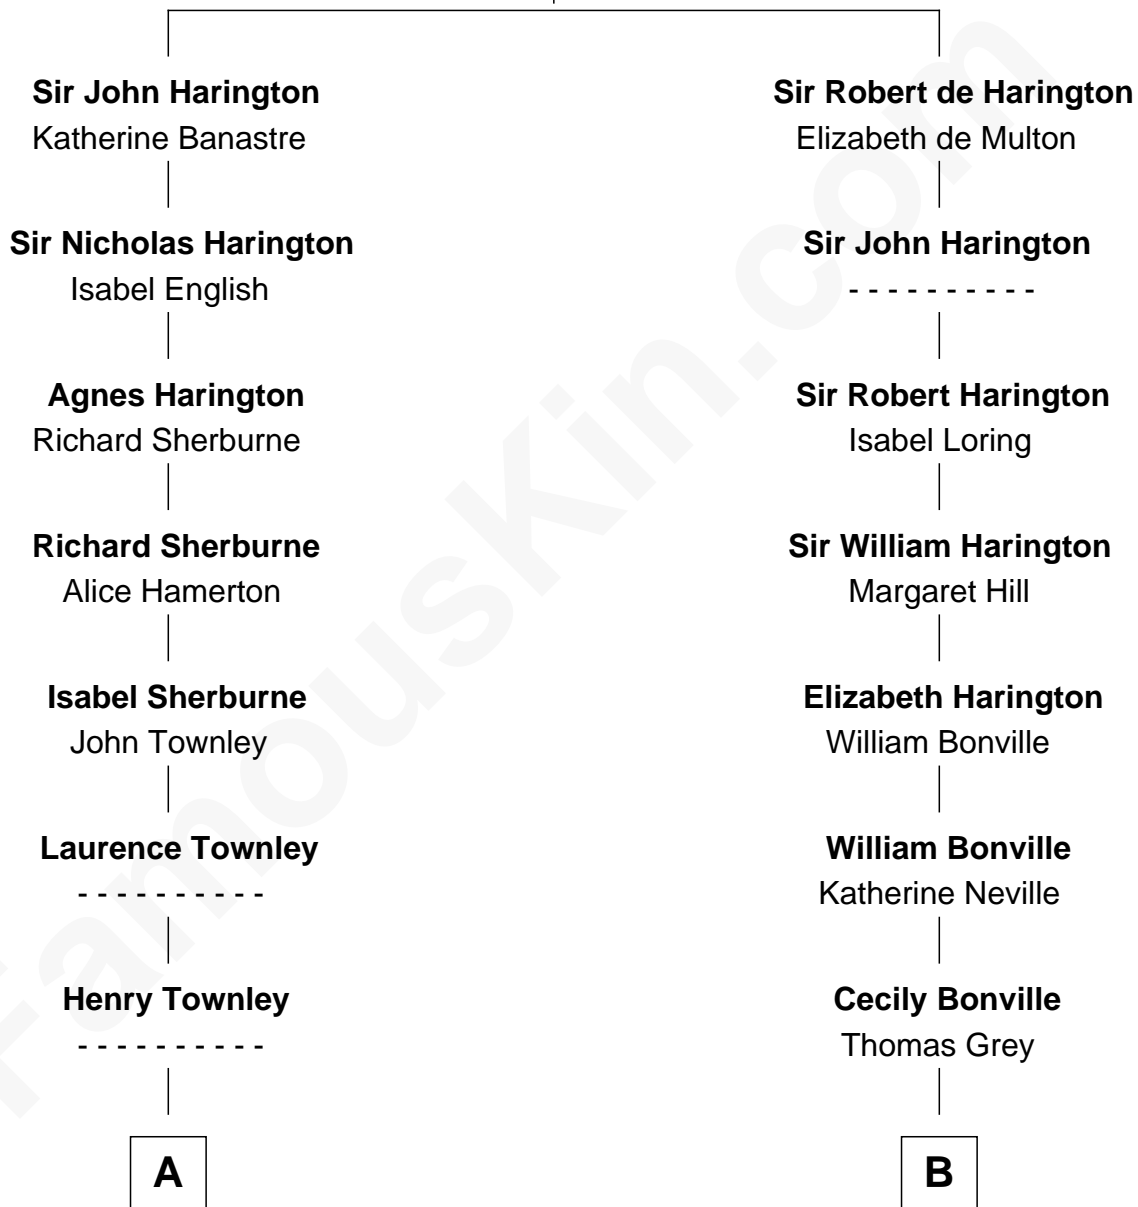

FamousKin.com Relationship Chart of

Meriwether Lewis

Lewis and Clark Expedition

15th cousin 6 times removed of

Herbert Hoover

31st U.S. President

Sir John de Harington

Joan - - - - -

C

—
Endymia Winn

Thomas Sherwood

—
Lucinda Sherwood

John Minthorn

—
Theodore Minthorn

Mary Wasley

—
Hulda Randall Minthorn

Jessie Clark Hoover

—
Herbert Hoover

31st U.S. President

FamousKin.com