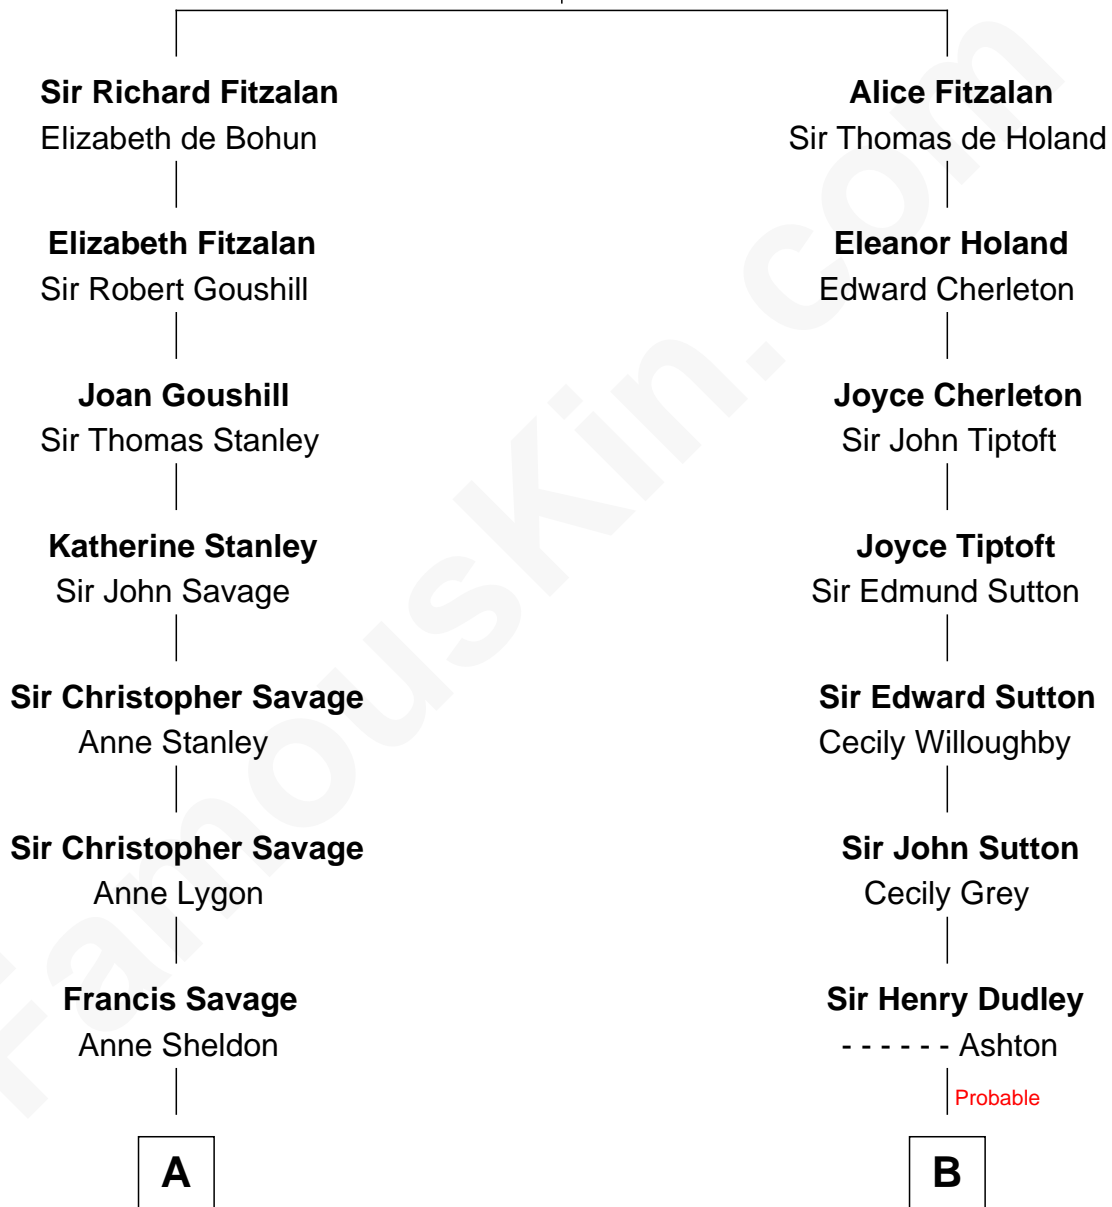

# FamousKin.com Relationship Chart of

**Meriwether Lewis**

*Lewis and Clark Expedition*

14th cousin 5 times removed of

**Herbert Hoover**

*31st U.S. President*

**Richard Fitzalan**  
Eleanor Plantagenet

**C**

**Theodore Minthorn**

Mary Wasley

**Hulda Randall Minthorn**

Jessie Clark Hoover

**Herbert Hoover**

*31st U.S. President*

FamousKin.com