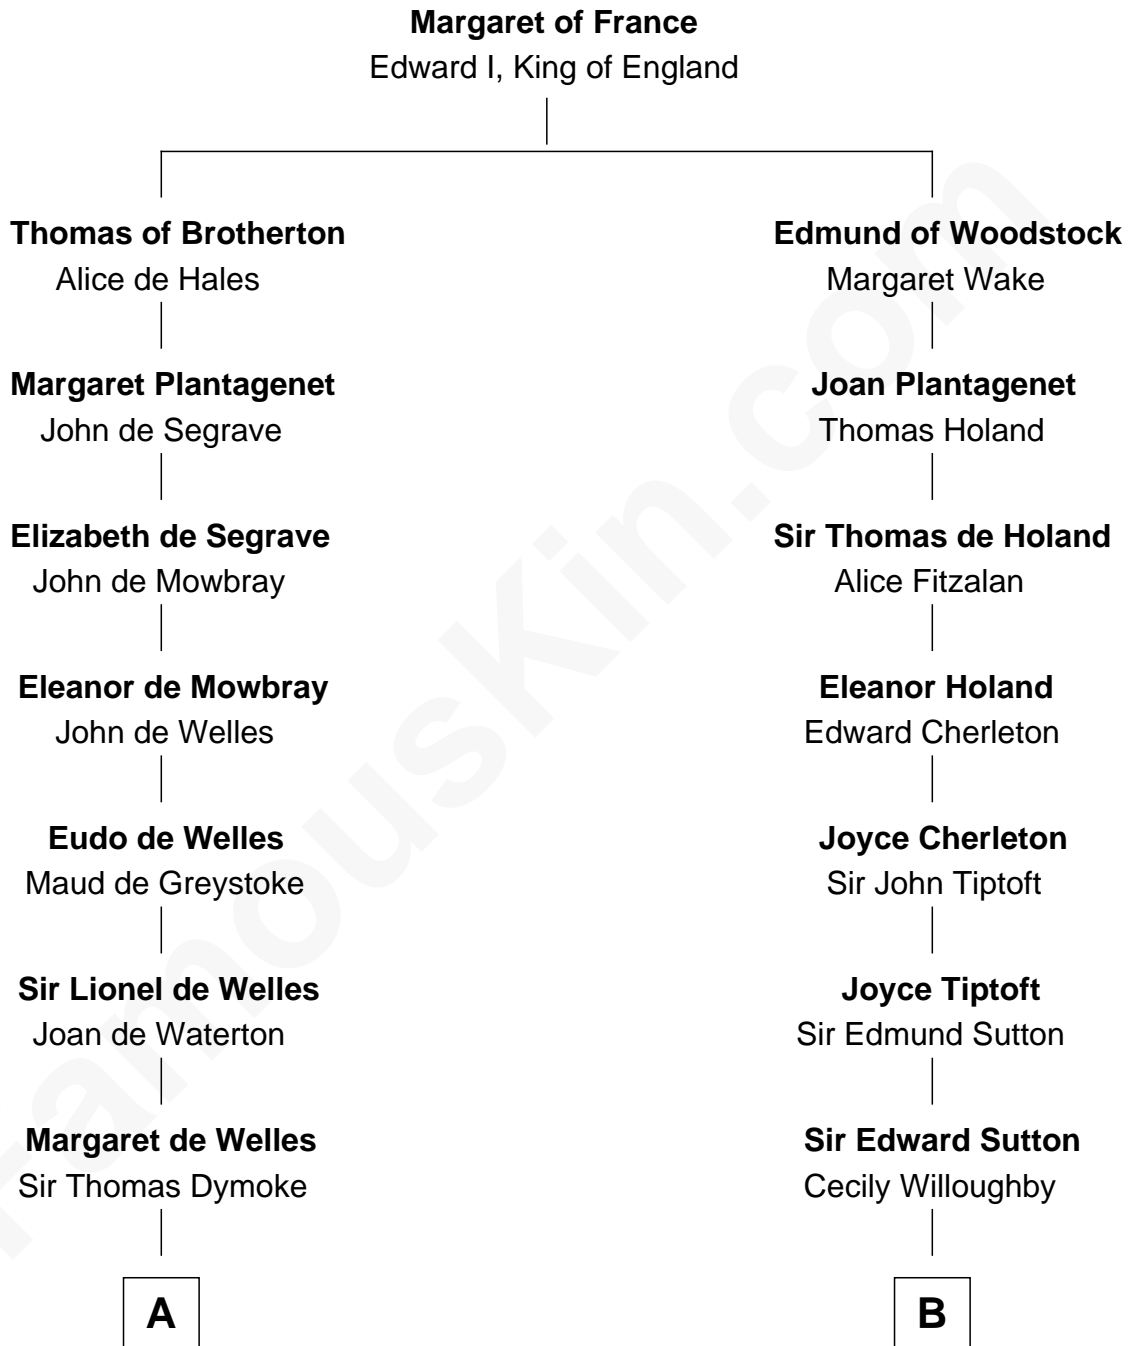

FamousKin.com Relationship Chart of

Meriwether Lewis

Lewis and Clark Expedition

16th cousin 5 times removed of

Herbert Hoover

31st U.S. President

C

—
Endymia Winn

Thomas Sherwood

—
Lucinda Sherwood

John Minthorn

—
Theodore Minthorn

Mary Wasley

—
Hulda Randall Minthorn

Jessie Clark Hoover

—
Herbert Hoover

31st U.S. President