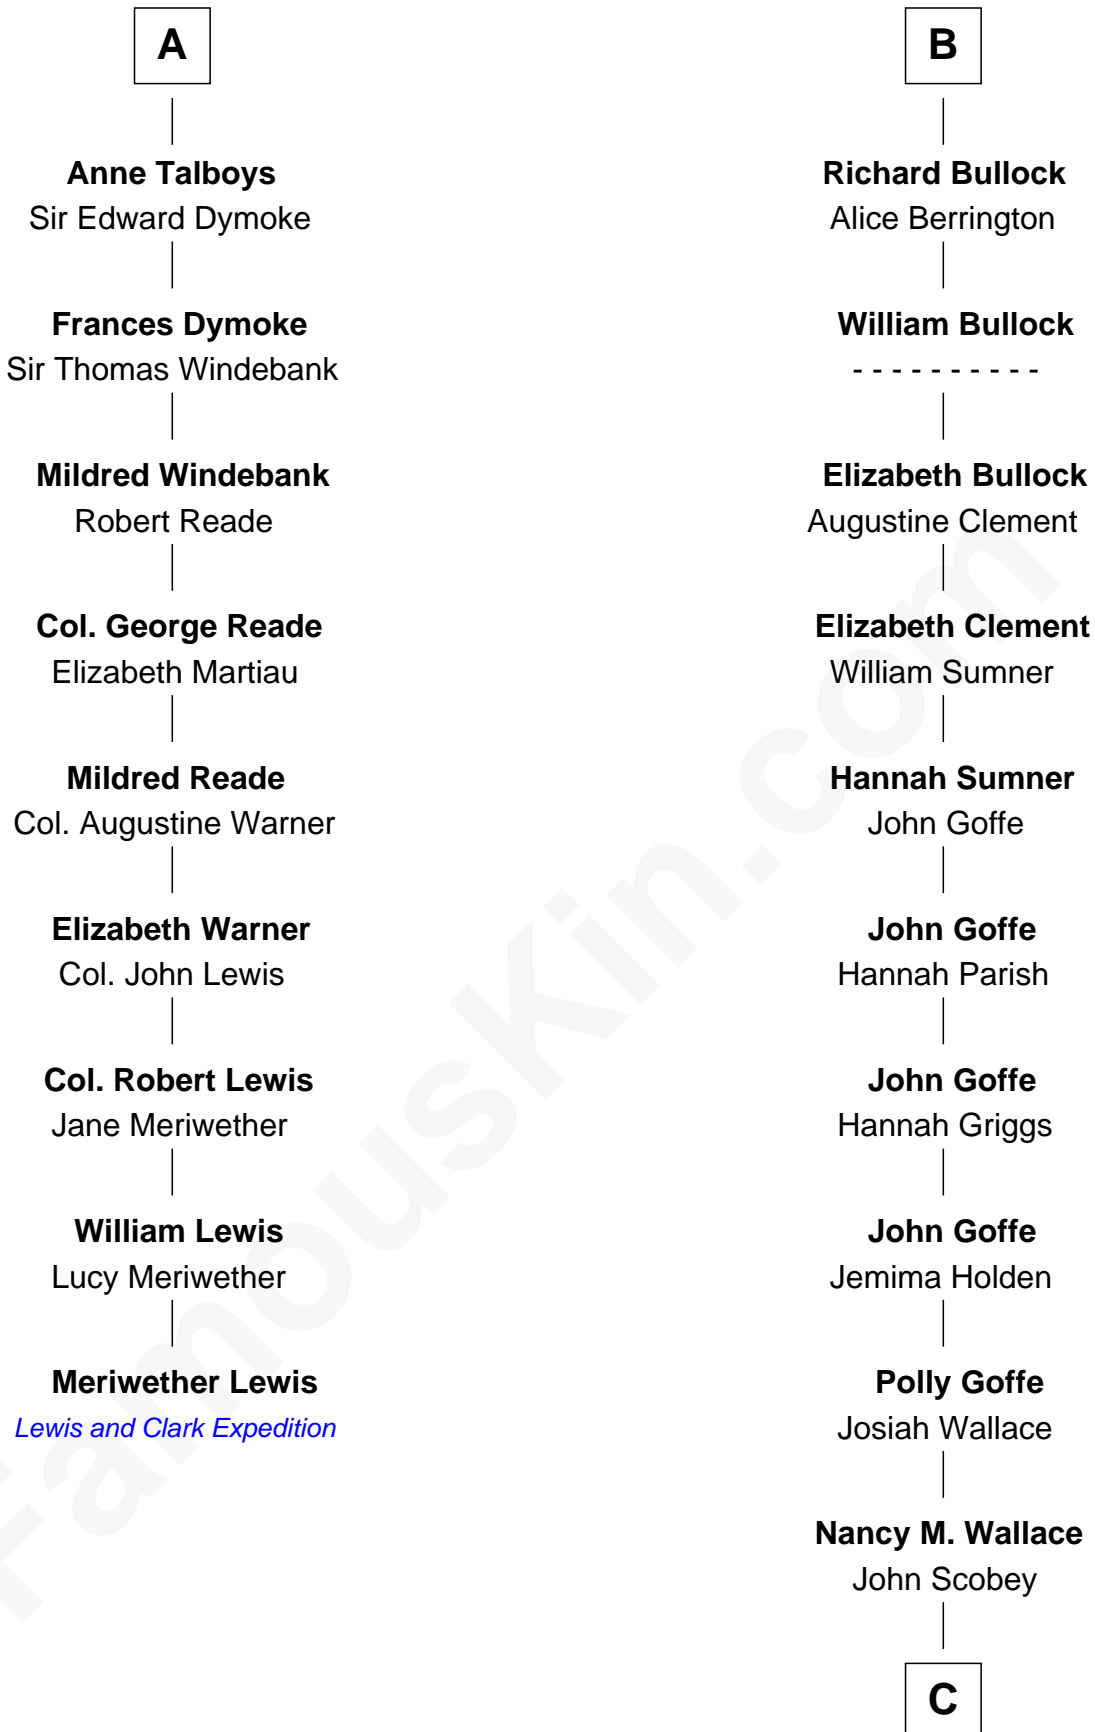

# FamousKin.com Relationship Chart of

**Meriwether Lewis**

*Lewis and Clark Expedition*

15th cousin 4 times removed of

**Lou (Henry) Hoover**

*First Lady of President Herbert Hoover*

**C**

**Philomelia Sophia Scobey**

Phineas Weed

**Florence Ida Weed**

Charles Delano Henry

**Lou (Henry) Hoover**

*First Lady of Herbert Hoover*

FamousKin.com