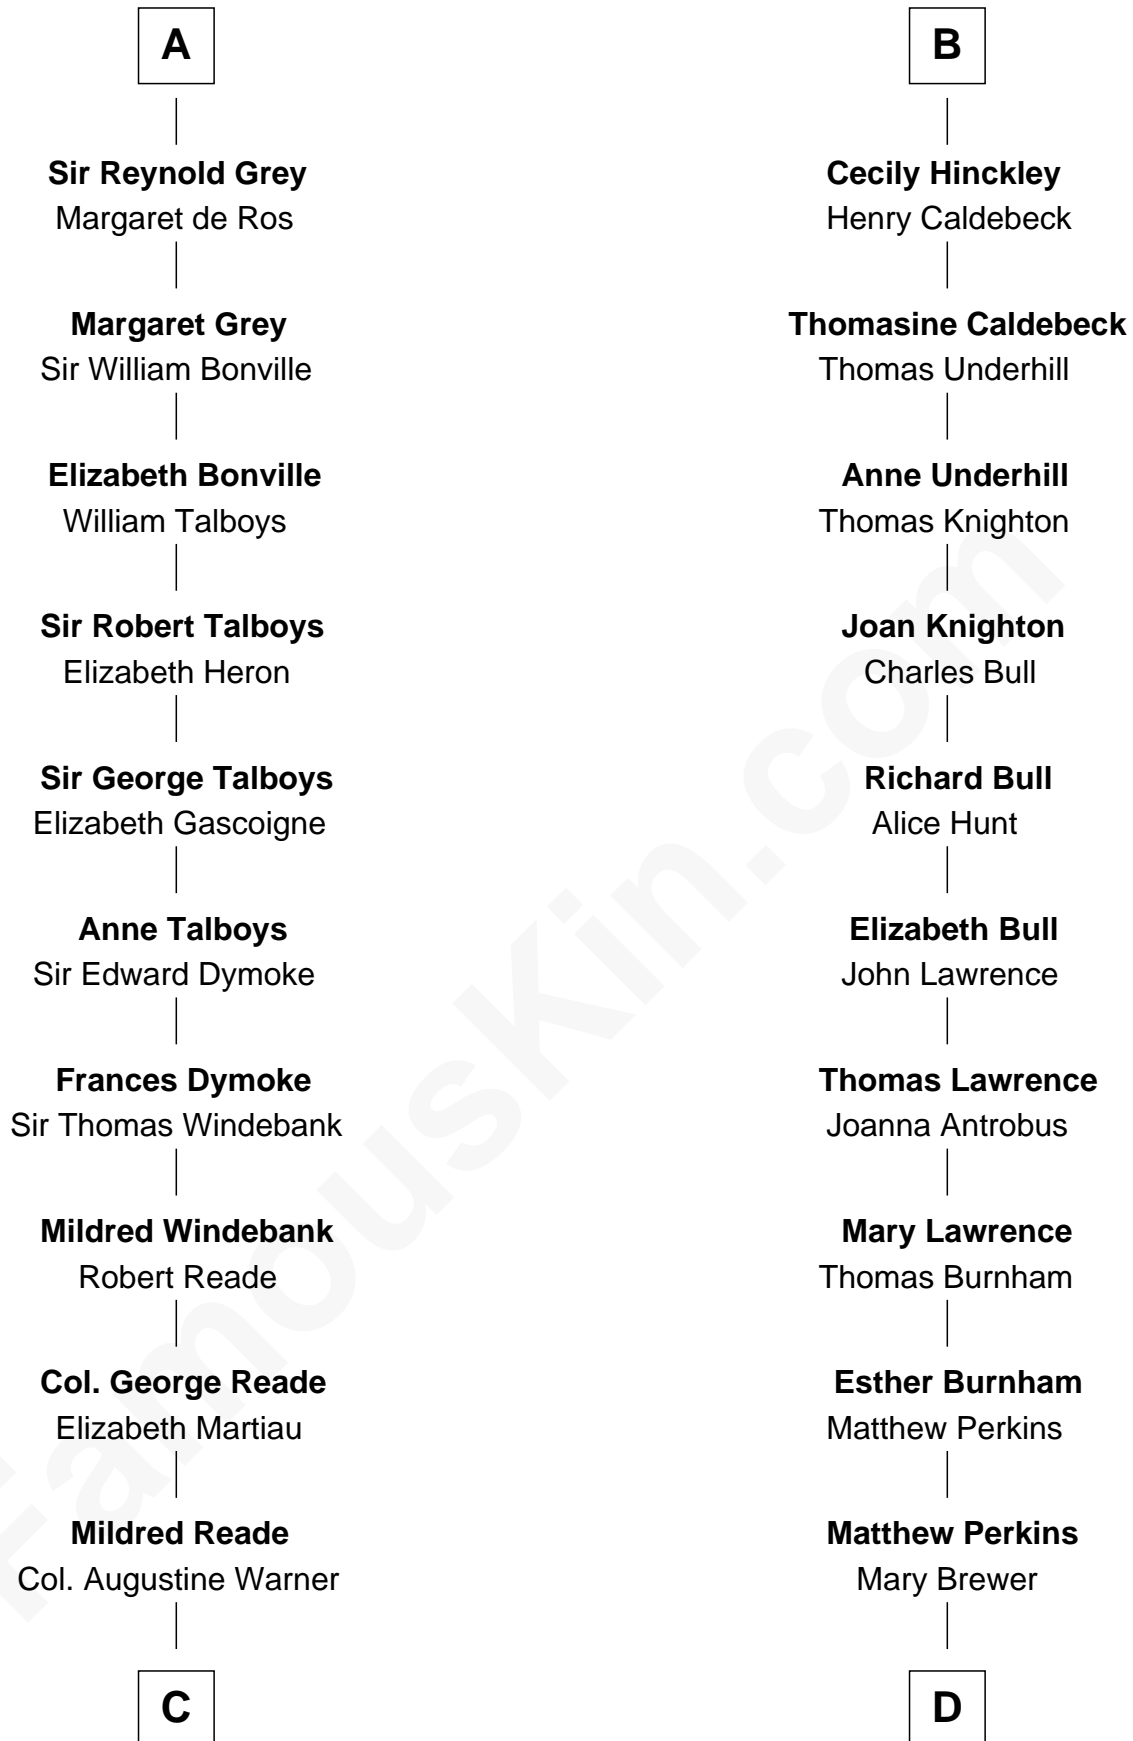

FamousKin.com

Relationship Chart of

Meriwether Lewis

Lewis and Clark Expedition

20th cousin 1 time removed of

Ellen Louise (Axson) Wilson

First Lady of President Woodrow Wilson

C

Elizabeth Warner

Col. John Lewis

Col. Robert Lewis

Jane Meriwether

William Lewis

Lucy Meriwether

Meriwether Lewis

Lewis and Clark Expedition