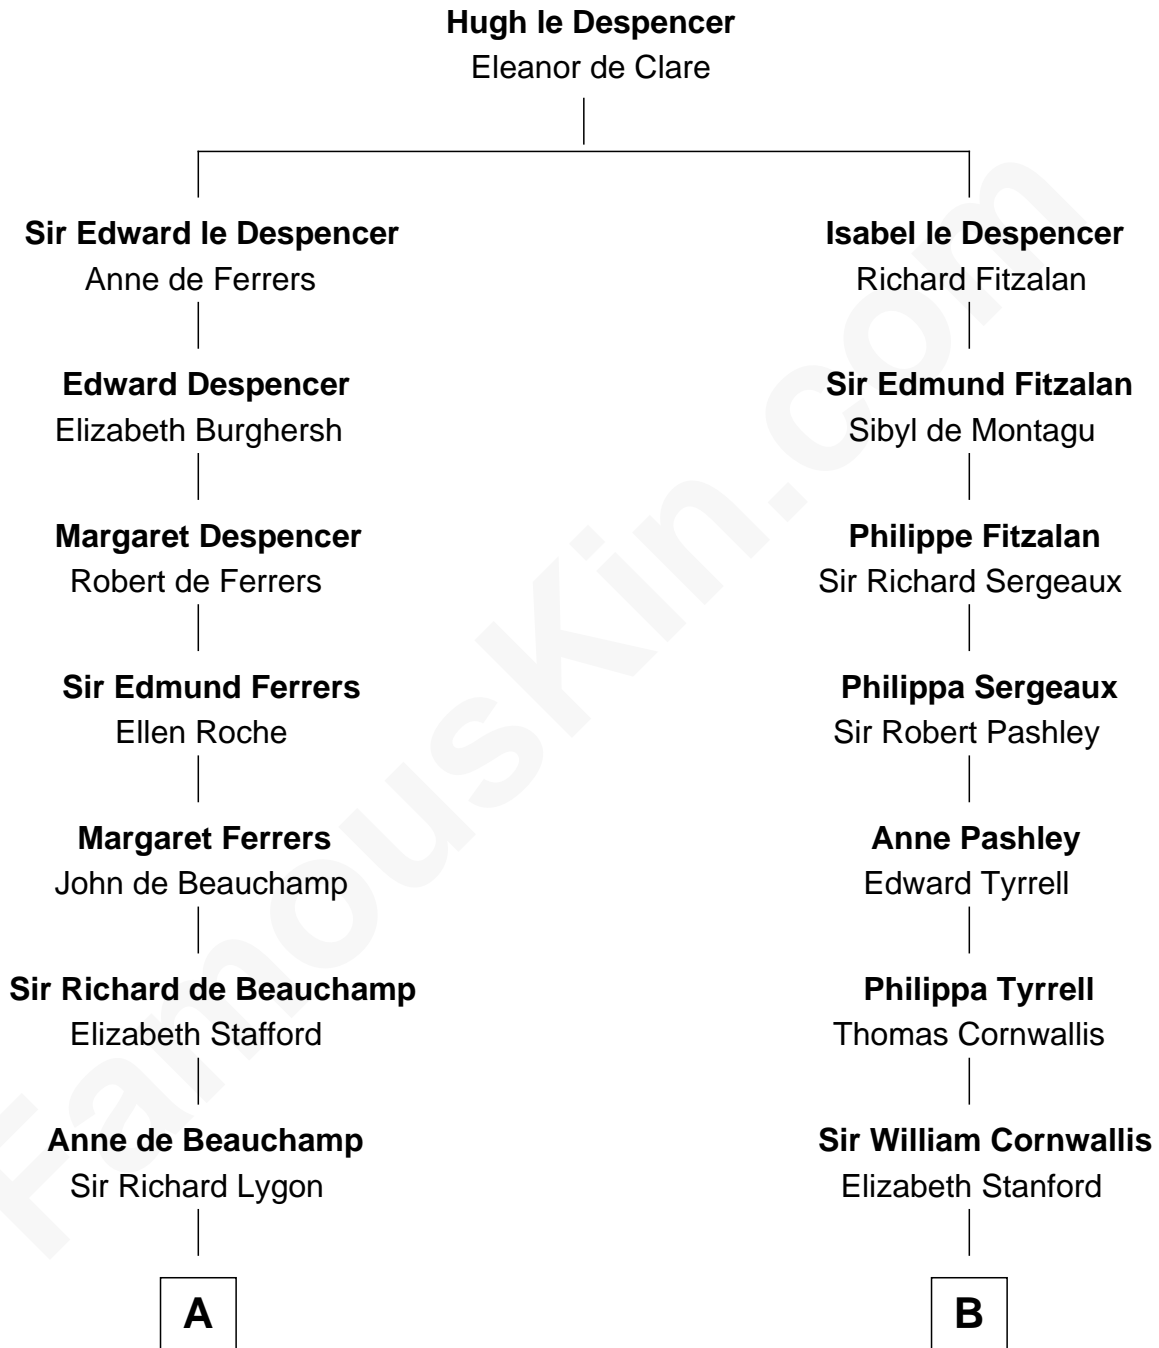

FamousKin.com

Relationship Chart of

Meriwether Lewis

Lewis and Clark Expedition

17th cousin 2 times removed of

Ellen Louise (Axson) Wilson

First Lady of President Woodrow Wilson

C

Rebecca Longstreet FitzRandolph

Rev. Isaac Stockton Keith Axson

Rev. Samuel Edward Axson

Margaret Jane Hoyt

Ellen Louise (Axson) Wilson

First Lady of Woodrow Wilson

FamousKin.com