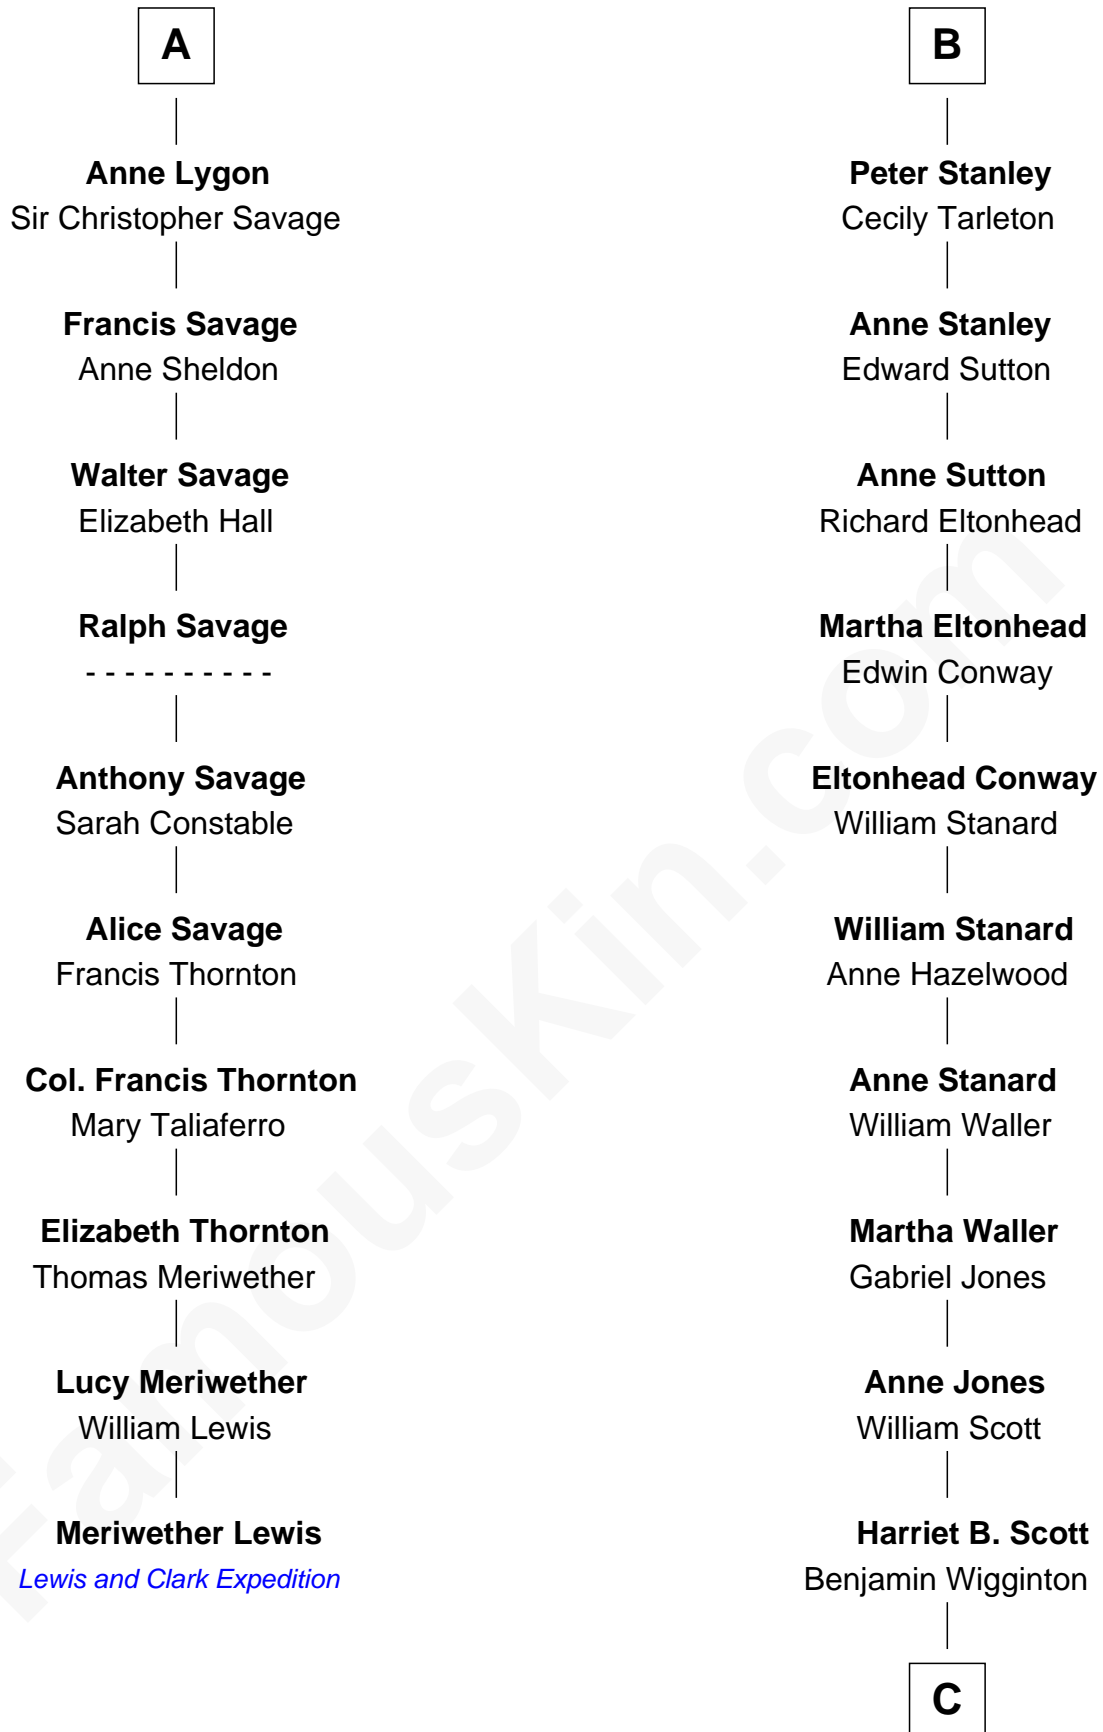

FamousKin.com Relationship Chart of

Meriwether Lewis

Lewis and Clark Expedition

16th cousin 3 times removed of

Edith (Bolling) Wilson

First Lady of President Woodrow Wilson

Katherine de Hastang

Ralph de Stafford

C

Anne E. Wigginton

Archibald Bolling

William Holcombe Bolling

Sarah Spiers White

Edith (Bolling) Wilson

First Lady of Woodrow Wilson

FamousKin.com