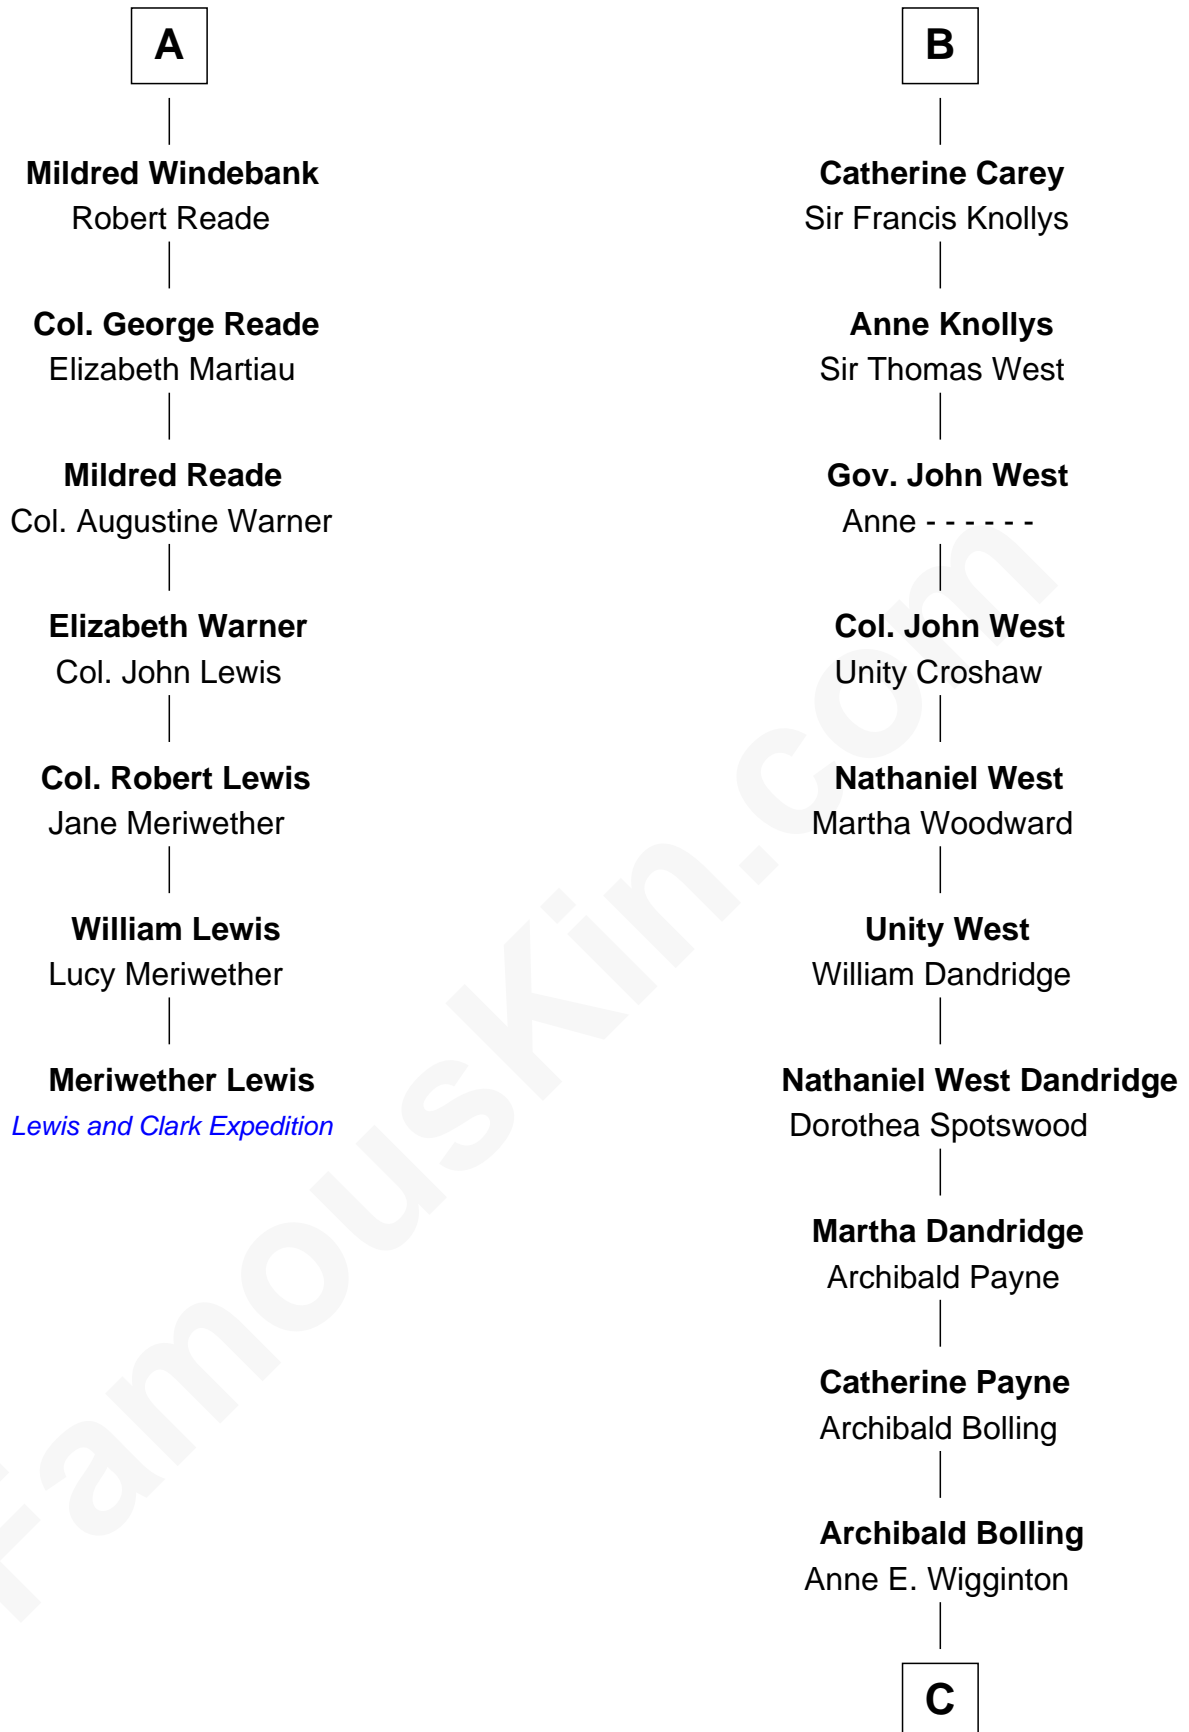

# FamousKin.com Relationship Chart of

**Meriwether Lewis**

*Lewis and Clark Expedition*

13th cousin 5 times removed of

**Edith (Bolling) Wilson**

*First Lady of President Woodrow Wilson*

**Thomas de Berkeley**

**Thomas de Berkeley**  
Margaret de Lisle

**Eleanor Poynings**  
Sir Henry Percy

**Elizabeth de Berkeley**  
Richard de Beauchamp

**Margaret Percy**  
Sir William Gascoigne

**Eleanor Beauchamp**  
Edmund Beaufort

**Elizabeth Gascoigne**  
Sir George Talboys

**Eleanor Beaufort**  
Sir Robert Spencer

**Anne Talboys**  
Sir Edward Dymoke

**Margaret Spencer**  
Sir Thomas Carey

**Frances Dymoke**  
Sir Thomas Windebank

**Sir William Carey**  
Mary Boleyn

**A**

**B**

C

William Holcombe Bolling

Sarah Spiers White

Edith (Bolling) Wilson

*First Lady of Woodrow Wilson*