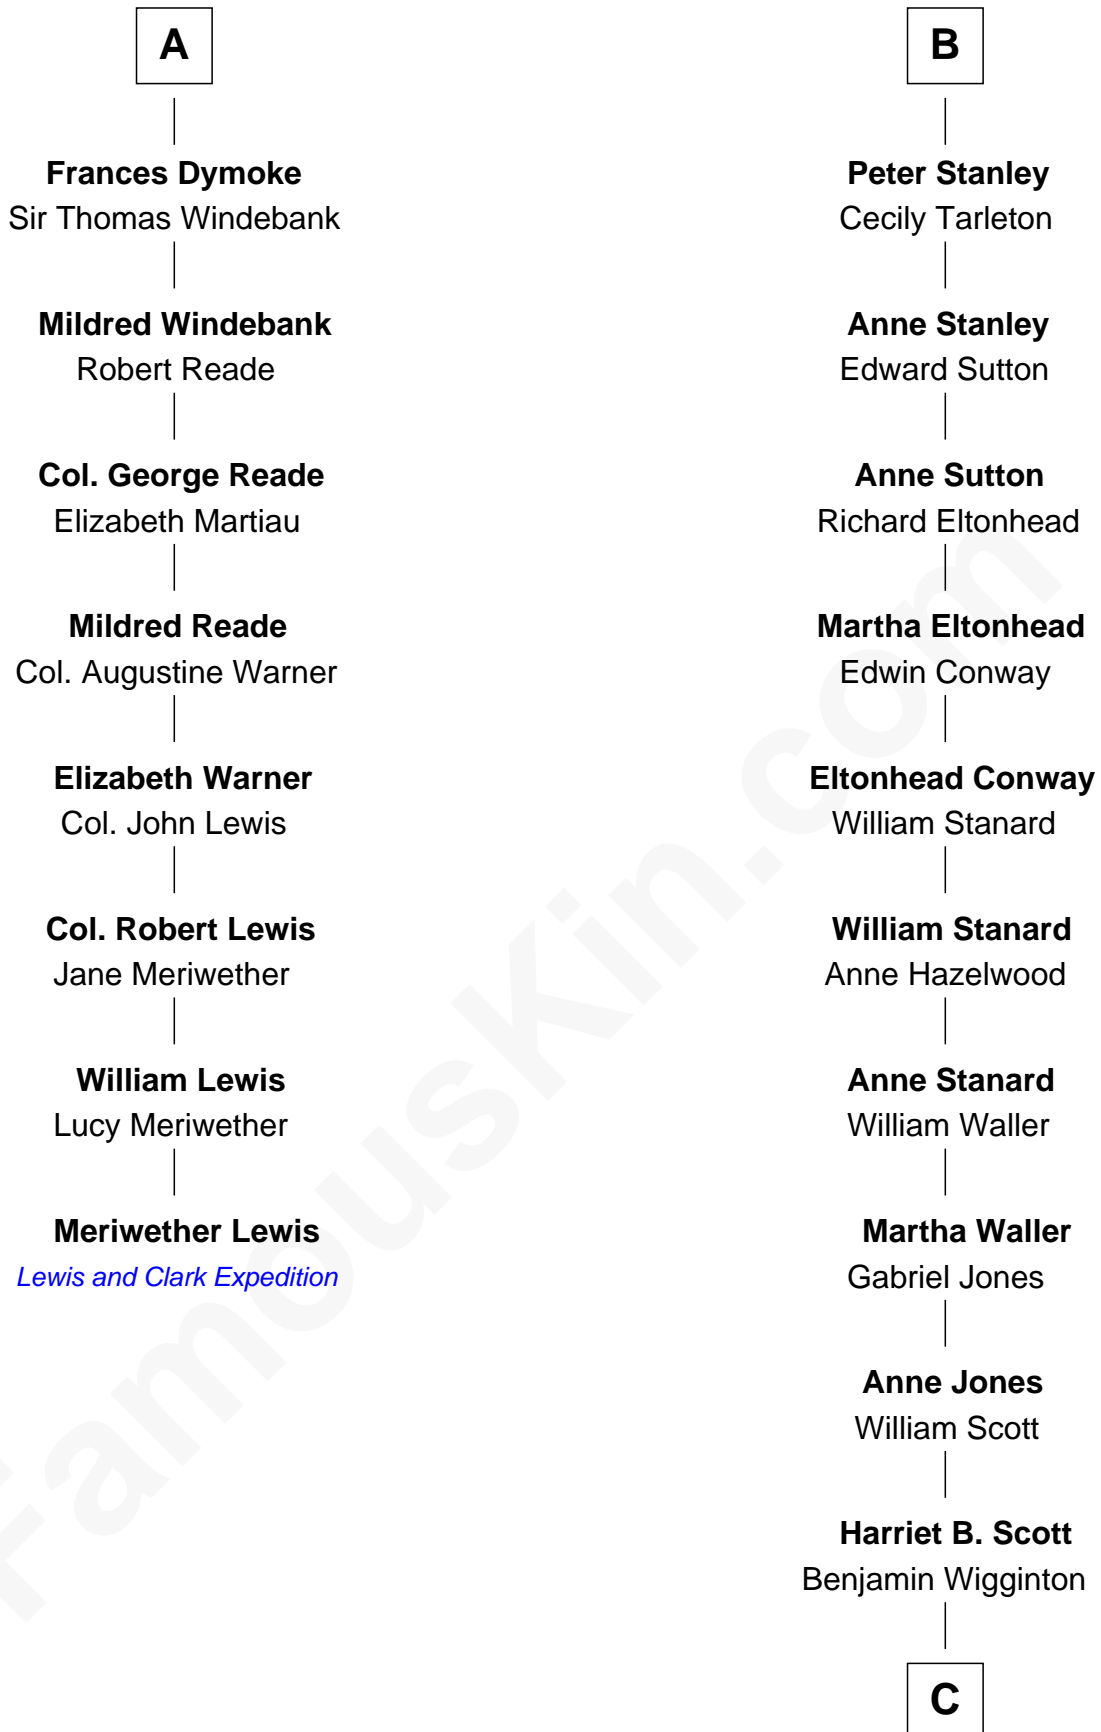

FamousKin.com Relationship Chart of

Meriwether Lewis

Lewis and Clark Expedition

14th cousin 5 times removed of

Edith (Bolling) Wilson

First Lady of President Woodrow Wilson

Ralph de Stafford

with wife
Margaret de Audley

Sir Robert de Swinnerton

Margaret Grey

Sir William Bonville

Maud de Swinnerton

Sir John Savage

Elizabeth Bonville

William Talboys

Mary Savage

Agnes Grosvenor

Anne Talboys

Sir Edward Dymoke

Sir William Stanley

Anne Harington

A

B

C