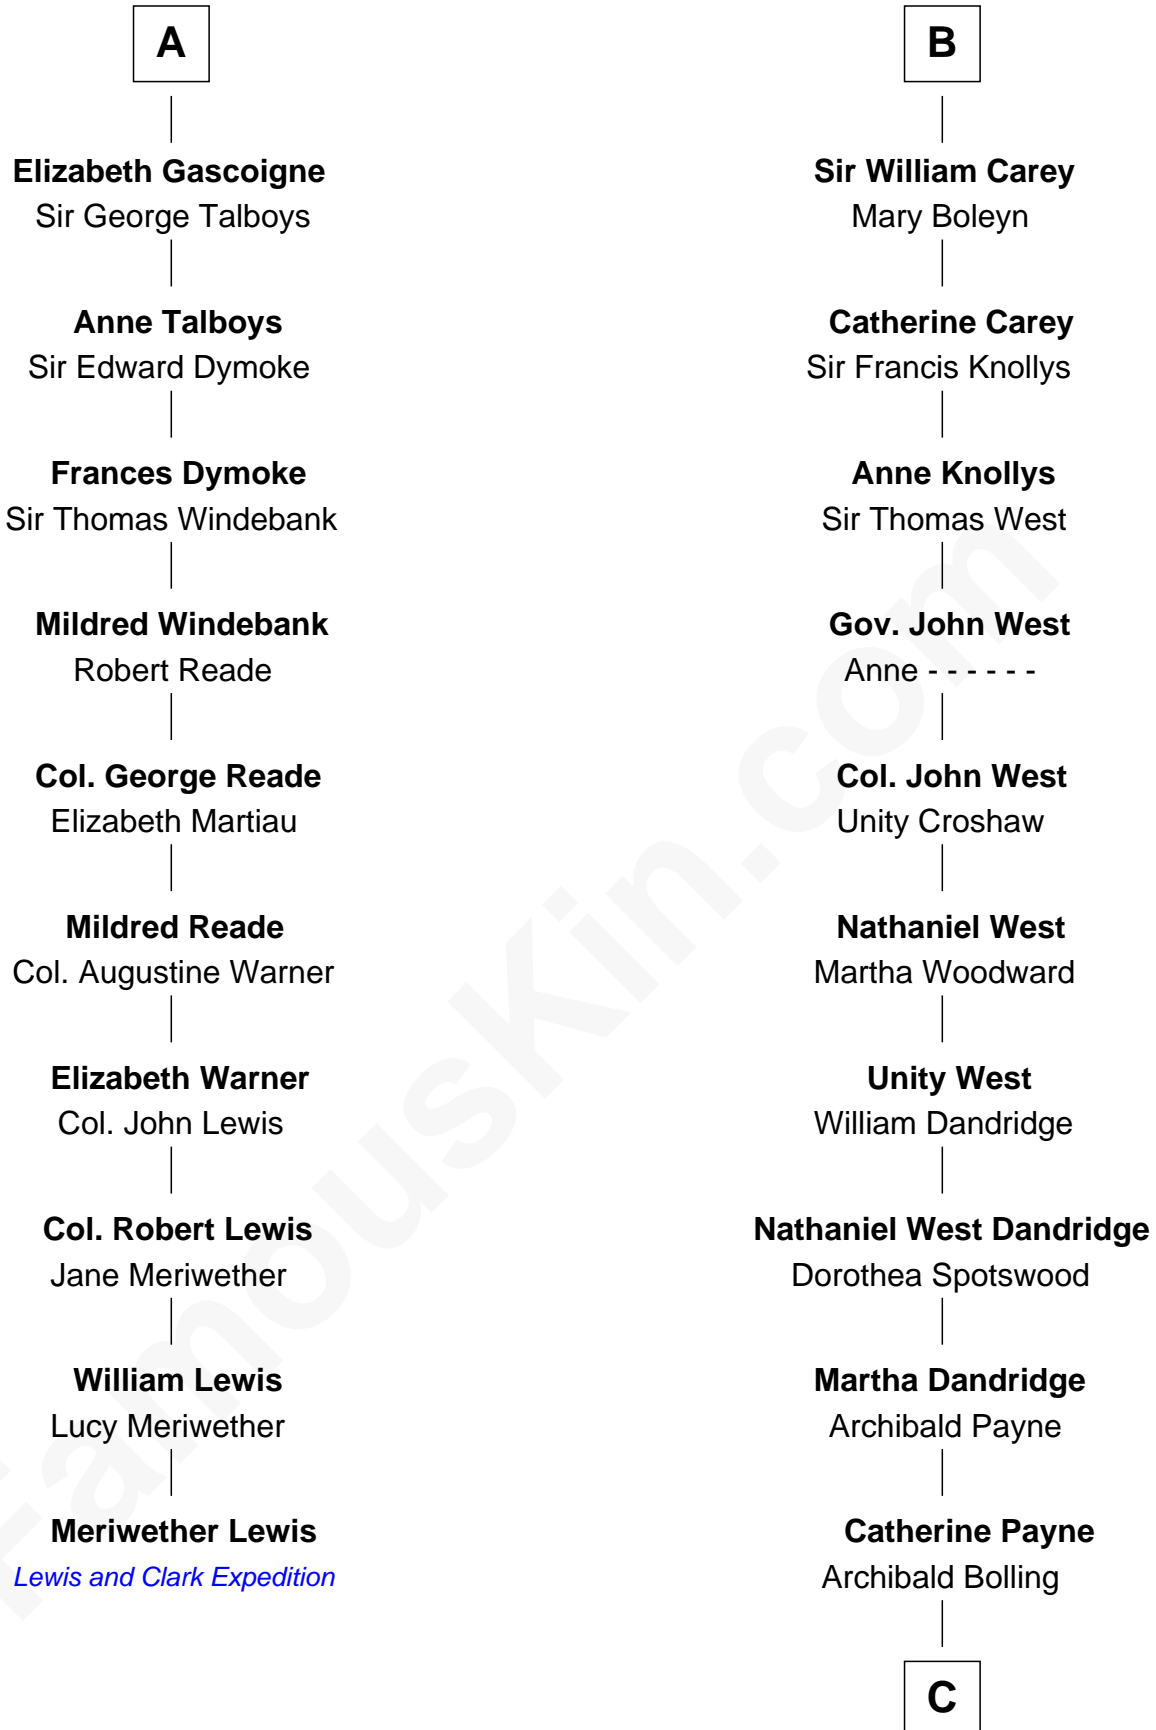

FamousKin.com Relationship Chart of

Meriwether Lewis

Lewis and Clark Expedition

16th cousin 3 times removed of

Edith (Bolling) Wilson

First Lady of President Woodrow Wilson

Roger de Mortimer

Joan de Geneville

Sir Edmund Mortimer
Elizabeth de Badlesmere

Sir Roger de Mortimer
Philippa de Montagu

Edmund Mortimer
Philippa Plantagenet

Elizabeth Mortimer
Sir Henry Percy

Sir Henry Percy
Eleanor Neville

Sir Henry Percy
Eleanor Poynings

Margaret Percy
Sir William Gascoigne

A

Margaret de Mortimer
Thomas de Berkeley

Maurice de Berkeley
Elizabeth le Despencer

Thomas de Berkeley
Margaret de Lisle

Elizabeth de Berkeley
Richard de Beauchamp

Eleanor Beauchamp
Edmund Beaufort

Eleanor Beaufort
Sir Robert Spencer

Margaret Spencer
Sir Thomas Carey

B

C

Archibald Bolling

Anne E. Wigginton

William Holcombe Bolling

Sarah Spiers White