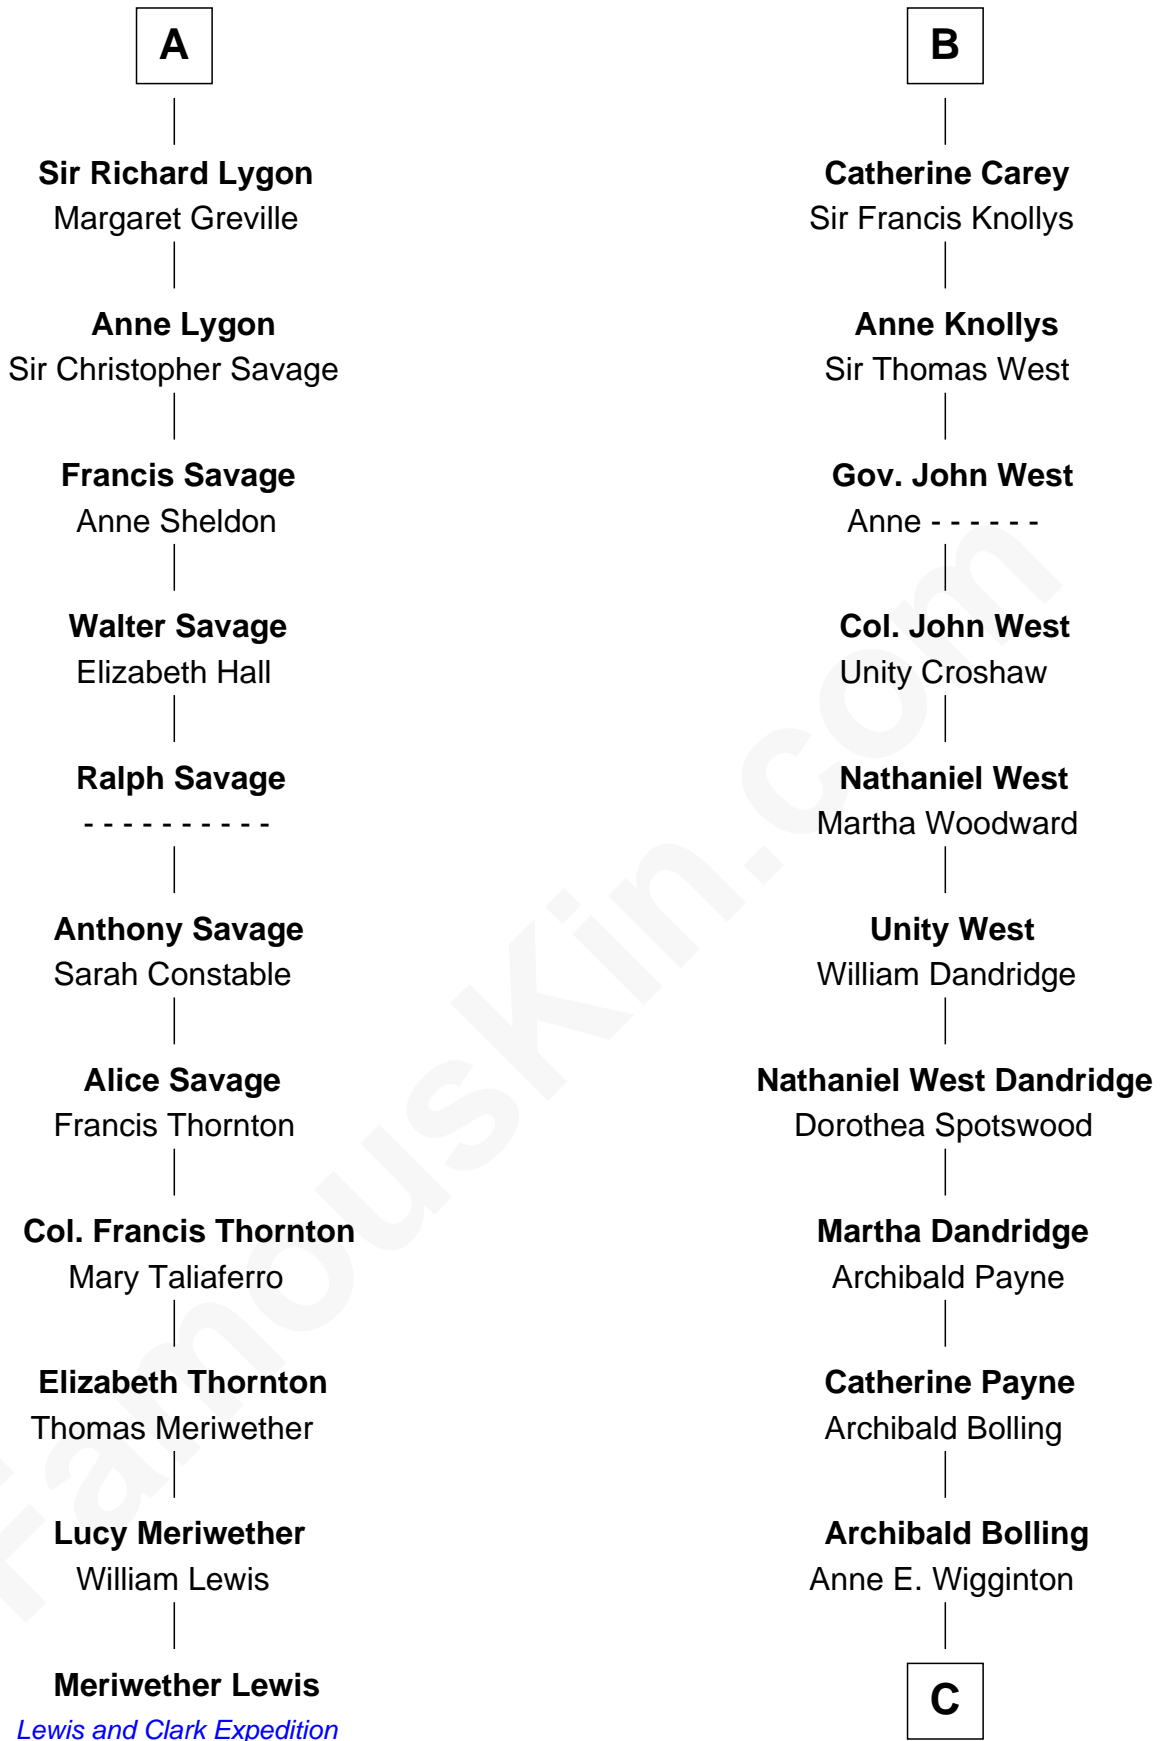

FamousKin.com Relationship Chart of

Meriwether Lewis

Lewis and Clark Expedition

17th cousin 1 time removed of

Edith (Bolling) Wilson

First Lady of President Woodrow Wilson

C

William Holcombe Bolling

Sarah Spiers White

Edith (Bolling) Wilson

First Lady of Woodrow Wilson

FamousKin.com