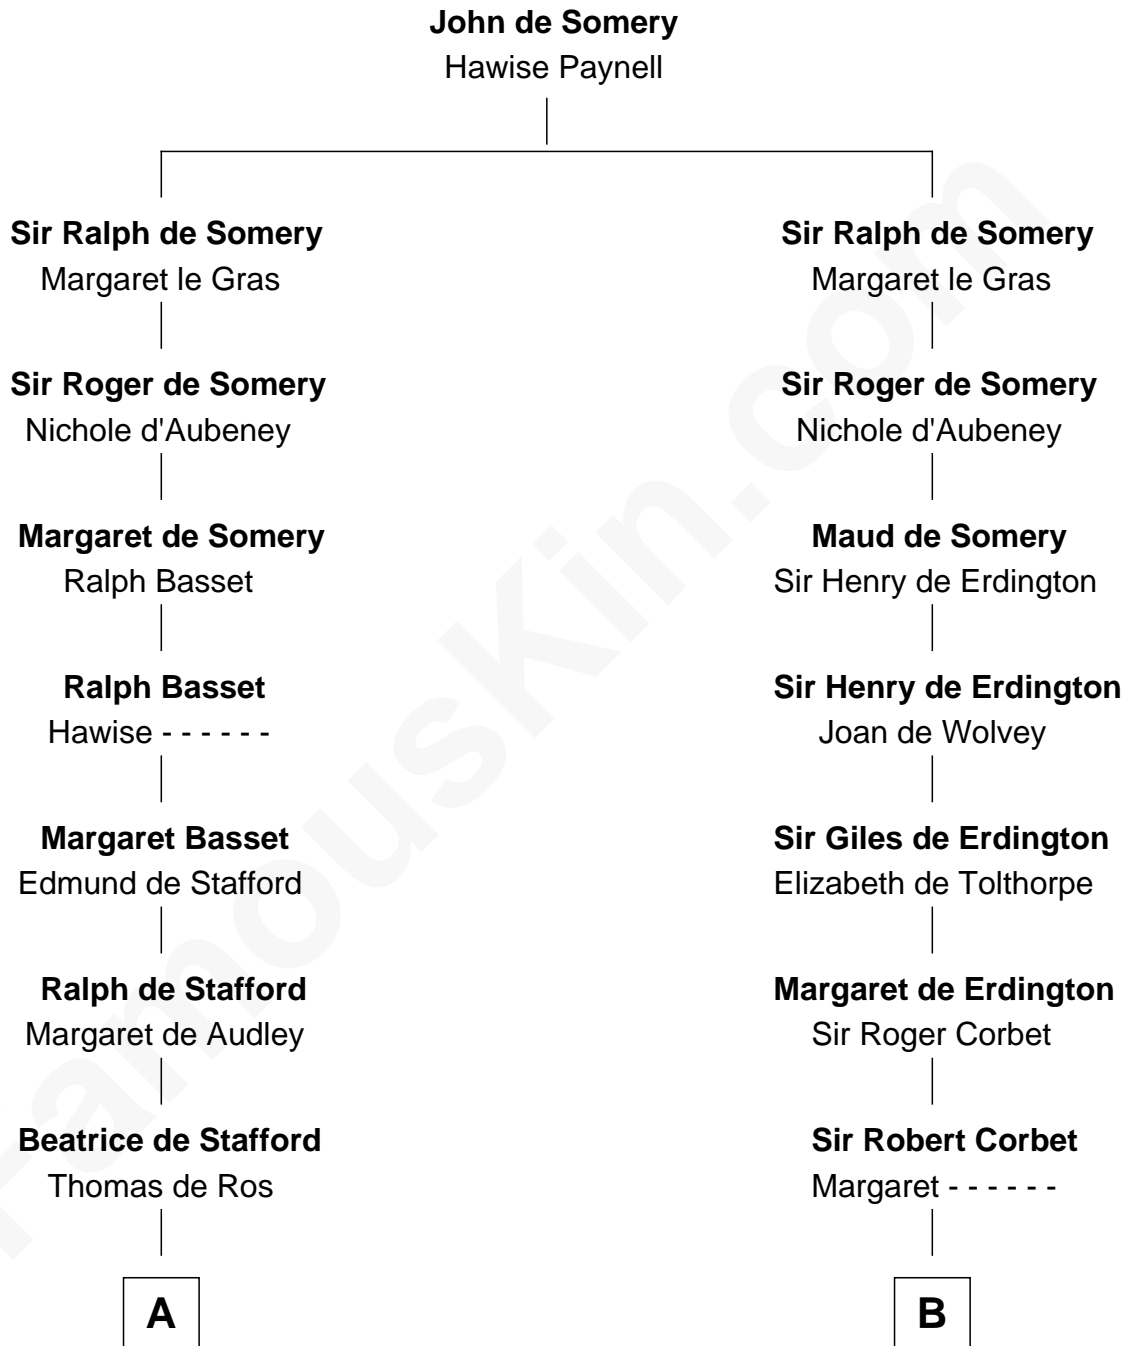

FamousKin.com Relationship Chart of

Meriwether Lewis

Lewis and Clark Expedition

17th cousin 3 times removed of

Samuel Prescott

Completed Paul Revere's Midnight Ride

Completed Paul Revere's Ride

C

—
Elizabeth Warner

Col. John Lewis

—
Col. Robert Lewis

Jane Meriwether

—
William Lewis

Lucy Meriwether

—
Meriwether Lewis

Lewis and Clark Expedition