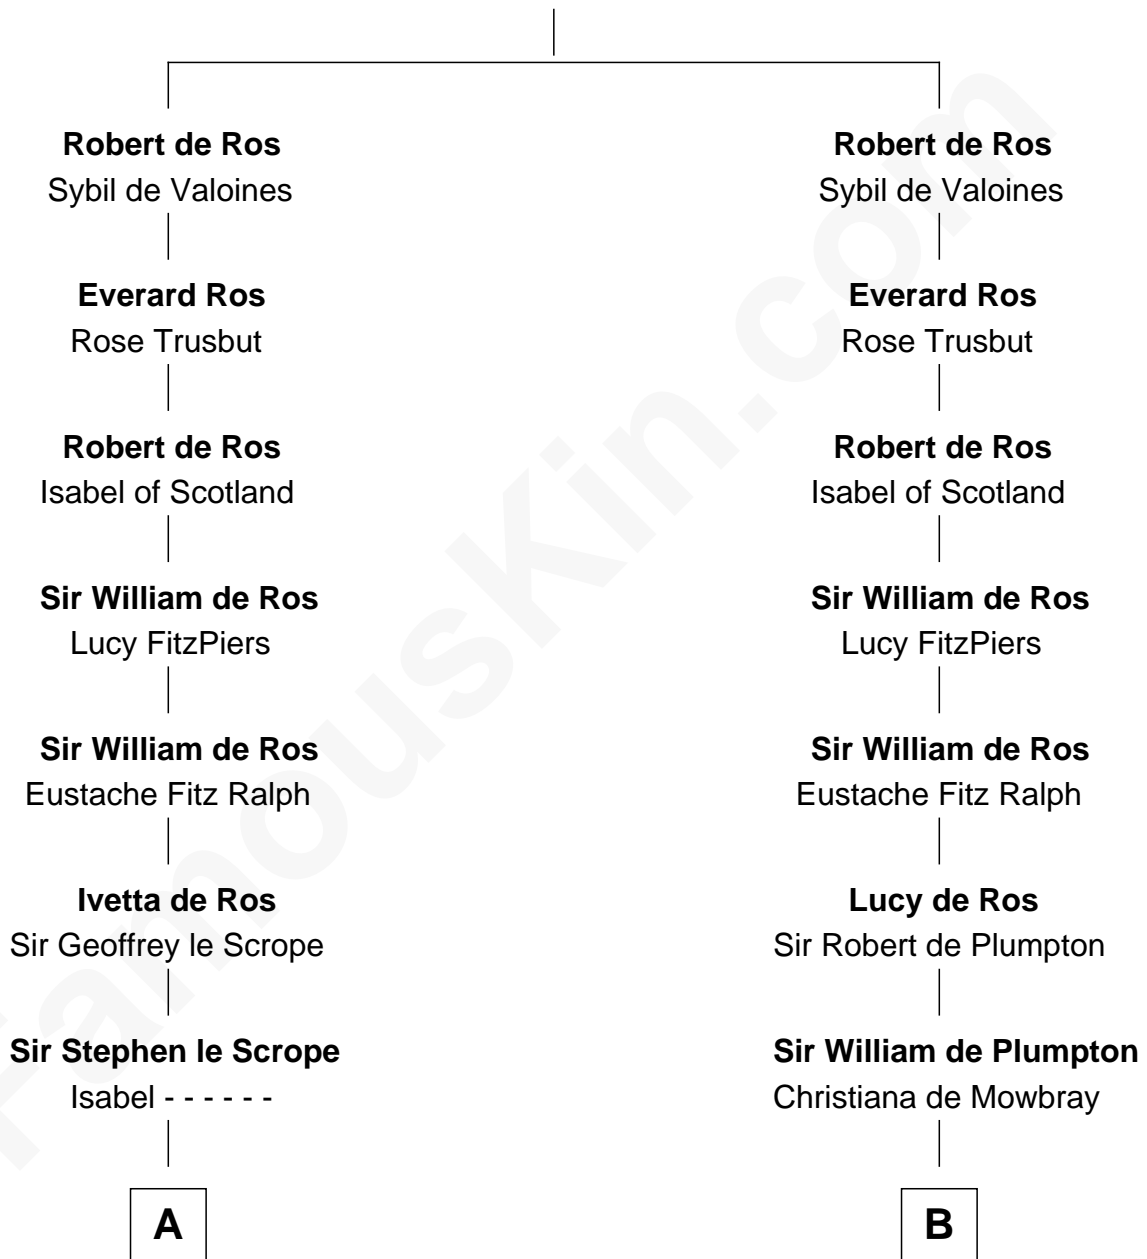

FamousKin.com Relationship Chart of

Meriwether Lewis

Lewis and Clark Expedition

20th cousin of

Samuel Prescott

Completed Paul Revere's Midnight Ride

Peter de Ros
Adeline L'Espec

C

Elizabeth Warner

Col. John Lewis

Col. Robert Lewis

Jane Meriwether

William Lewis

Lucy Meriwether

Meriwether Lewis

Lewis and Clark Expedition

Completed Paul Revere's Ride