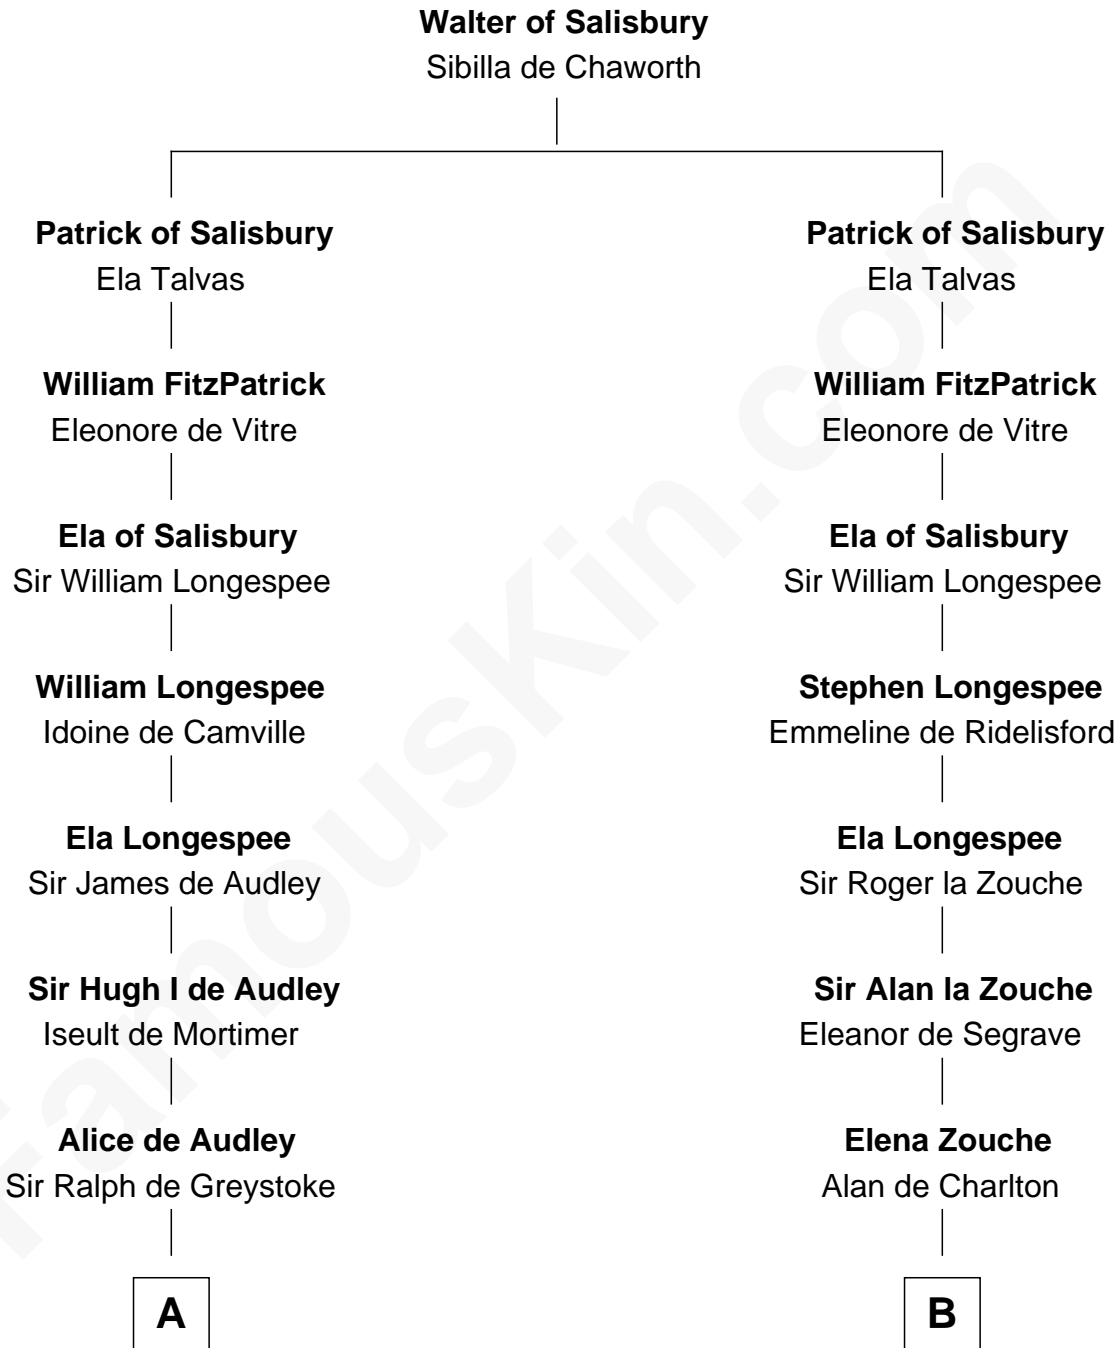

FamousKin.com Relationship Chart of

Meriwether Lewis

Lewis and Clark Expedition

21st cousin of

Samuel Prescott

Completed Paul Revere's Midnight Ride

C

Mildred Reade
Col. Augustine Warner

Elizabeth Warner
Col. John Lewis

Col. Robert Lewis
Jane Meriwether

William Lewis
Lucy Meriwether

Meriwether Lewis
Lewis and Clark Expedition

D

Rev. Edward Bulkeley
Lucian - - - - -

Peter Bulkeley
Rebecca Wheeler

Rebecca Bulkeley
Dr. Jonathan Prescott

Dr. Abel Prescott
Abigail Brigham

Samuel Prescott
Completed Paul Revere's Ride