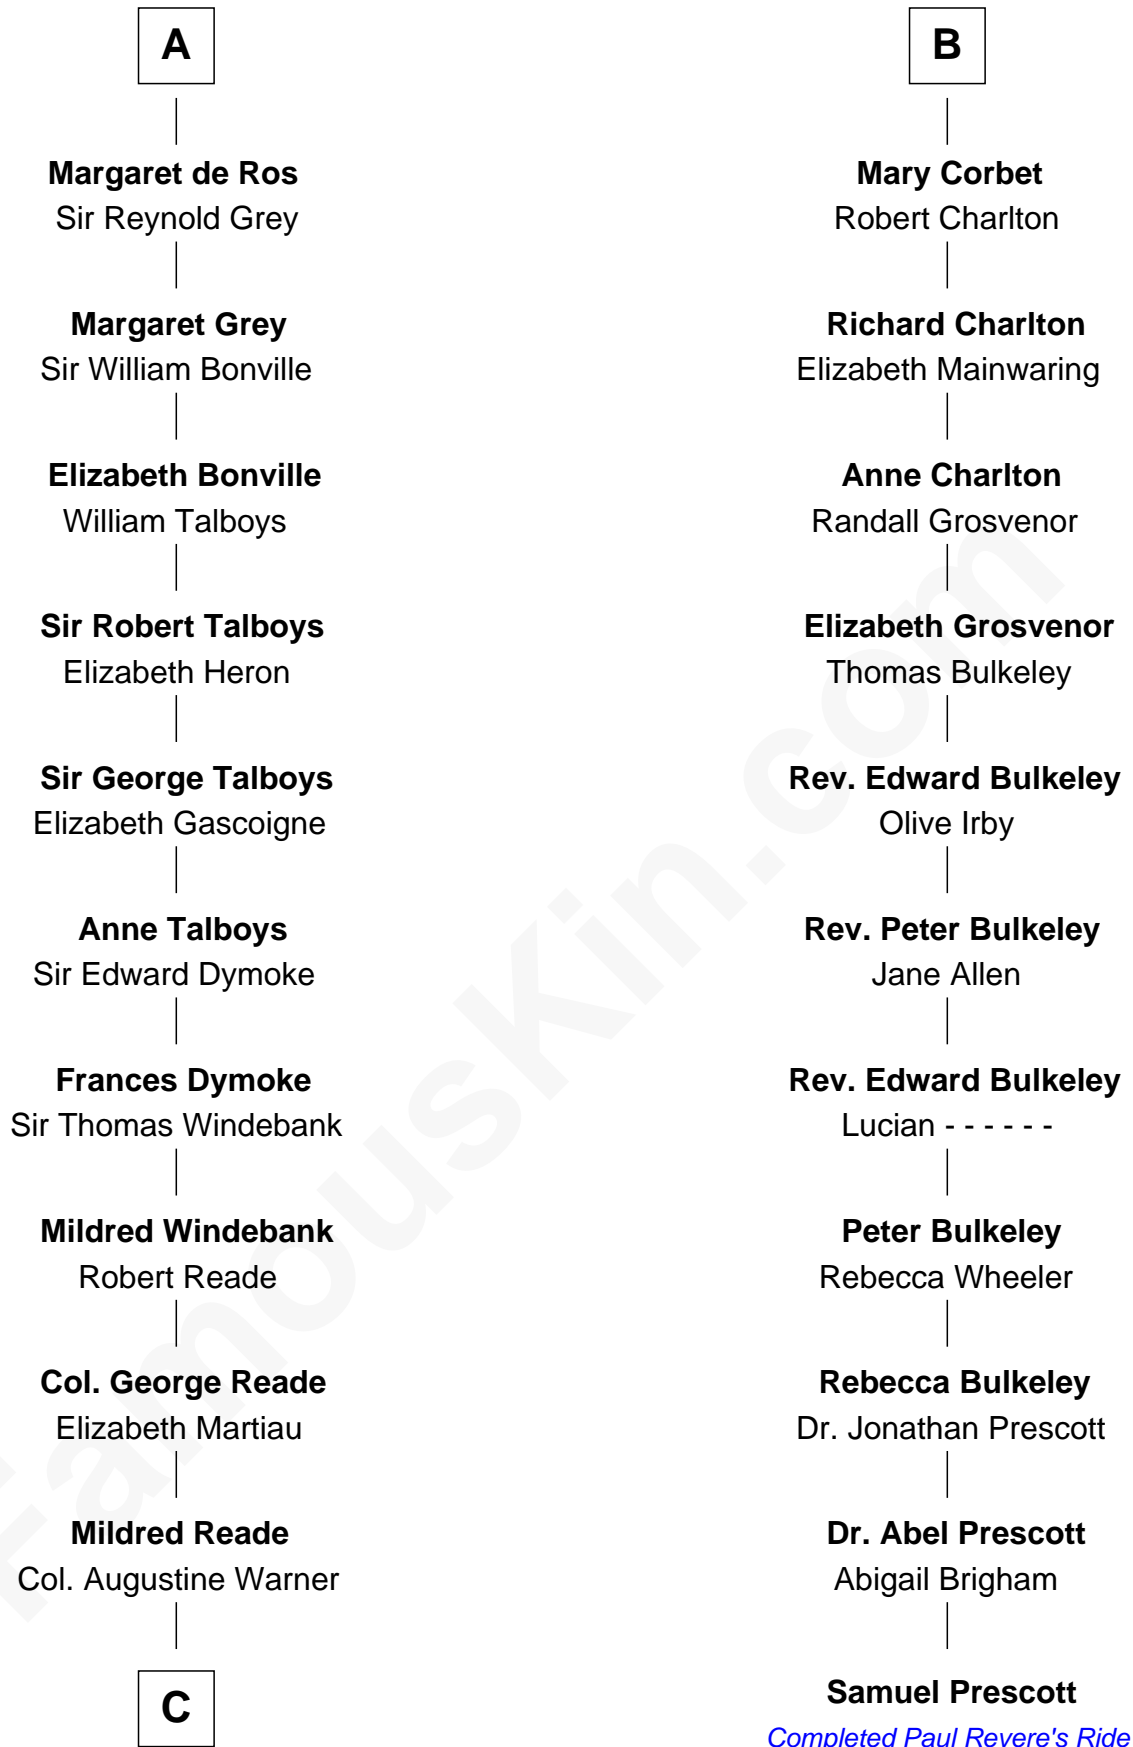

FamousKin.com Relationship Chart of

Meriwether Lewis

Lewis and Clark Expedition

17th cousin 3 times removed of

Samuel Prescott

Completed Paul Revere's Midnight Ride

Completed Paul Revere's Ride

C

—
Elizabeth Warner

Col. John Lewis

—
Col. Robert Lewis

Jane Meriwether

—
William Lewis

Lucy Meriwether

—
Meriwether Lewis

Lewis and Clark Expedition