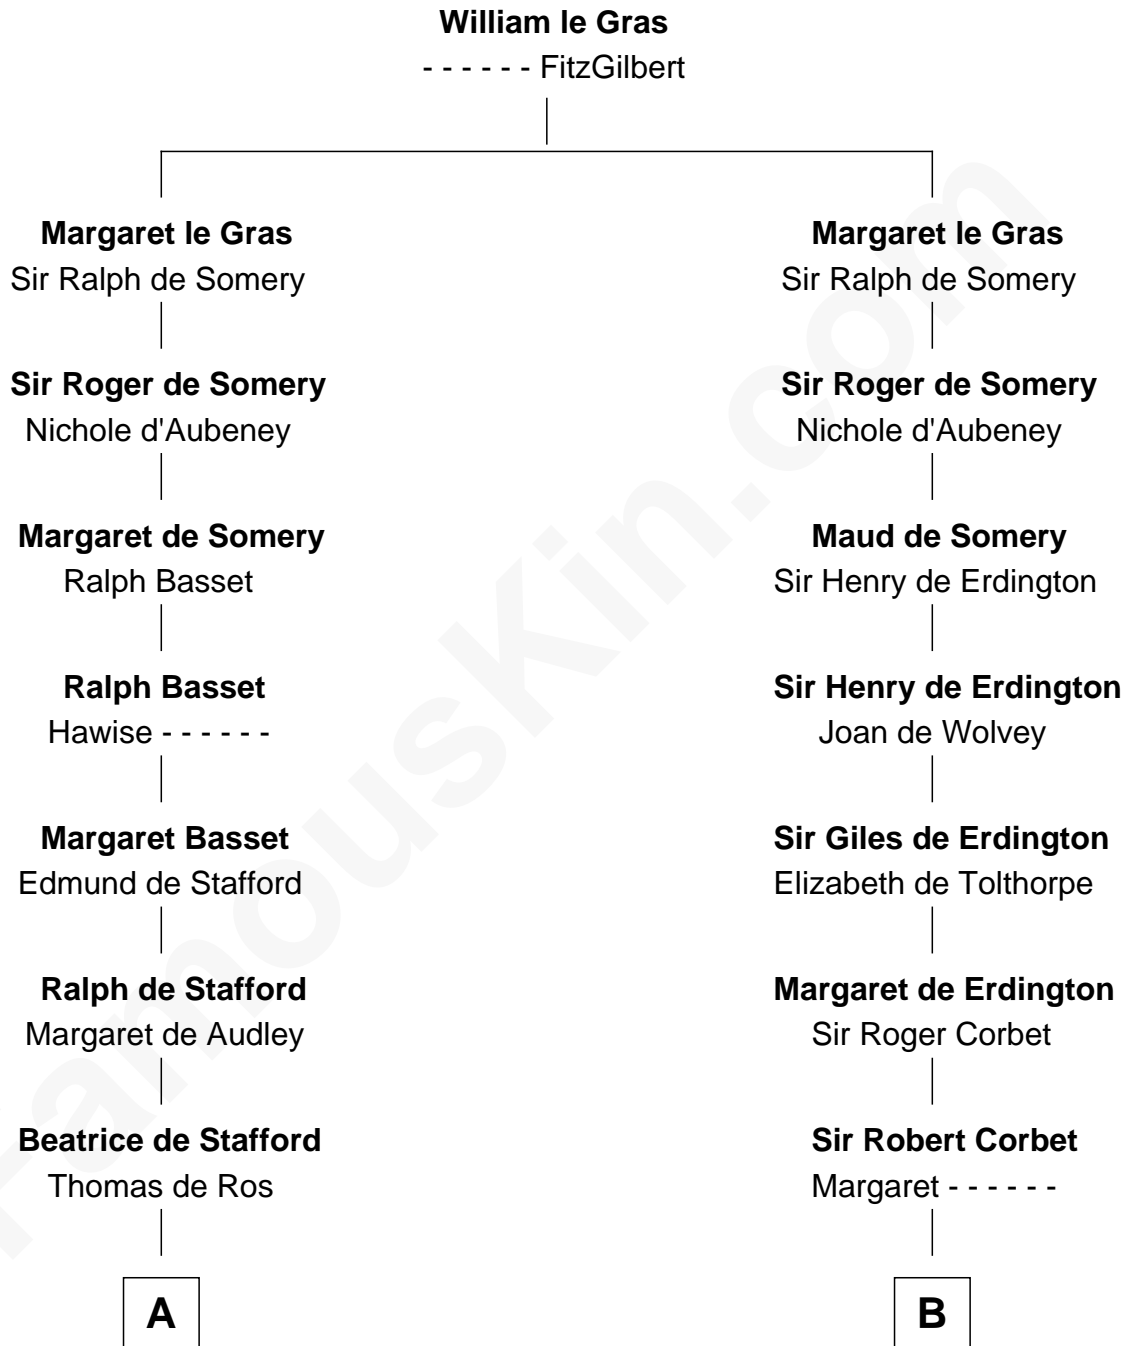

FamousKin.com Relationship Chart of

Meriwether Lewis

Lewis and Clark Expedition

17th cousin 3 times removed of

Samuel Prescott

Completed Paul Revere's Midnight Ride

Completed Paul Revere's Ride

C

—
Elizabeth Warner

Col. John Lewis

—
Col. Robert Lewis

Jane Meriwether

—
William Lewis

Lucy Meriwether

—
Meriwether Lewis

Lewis and Clark Expedition