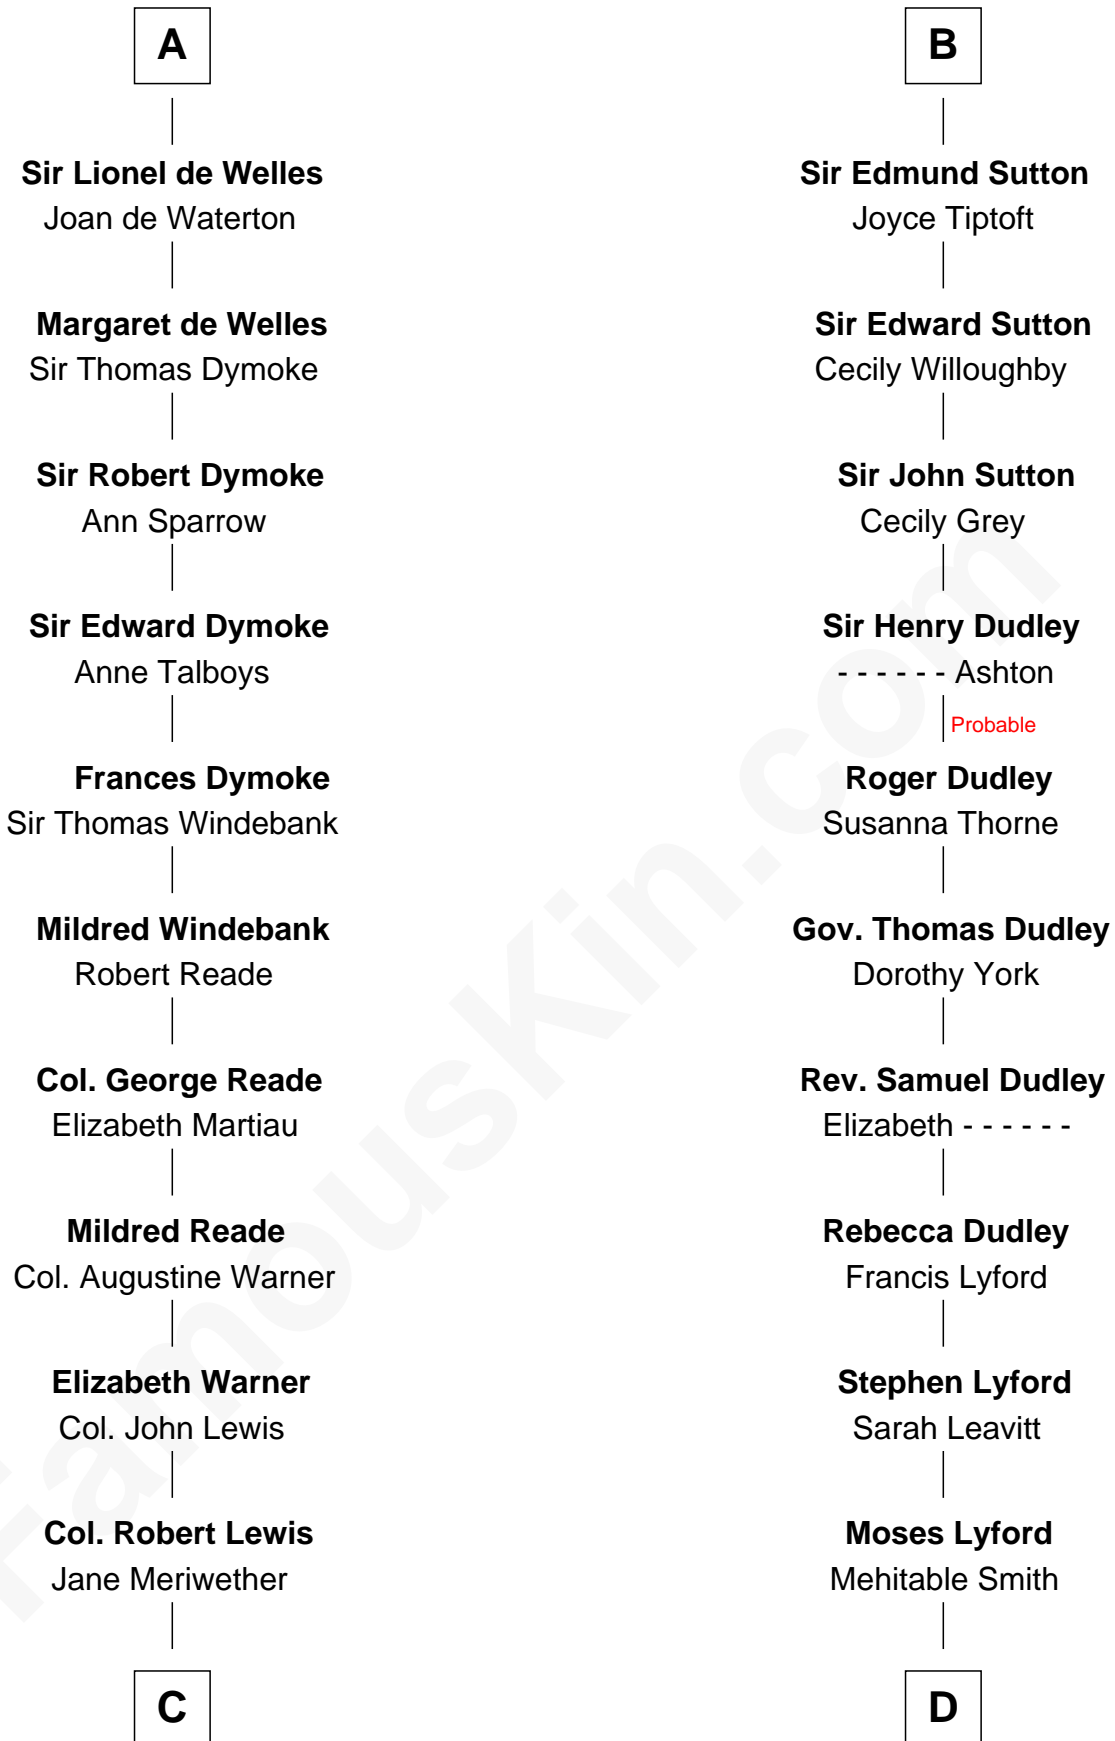

# FamousKin.com Relationship Chart of

**Meriwether Lewis**

*Lewis and Clark Expedition*

18th cousin 2 times removed of

**Milton Bradley**

*Founder, Milton Bradley Company*

**C**

**William Lewis**  
Lucy Meriwether

**Meriwether Lewis**  
*Lewis and Clark Expedition*

**D**

**Oliver Smith Lyford**  
Elizabeth Johnson

**Dudley Lyford**  
Betsey Smith

**Fanny Lyford**  
Lewis Bradley

**Milton Bradley**  
*Founder, Milton Bradley Company*