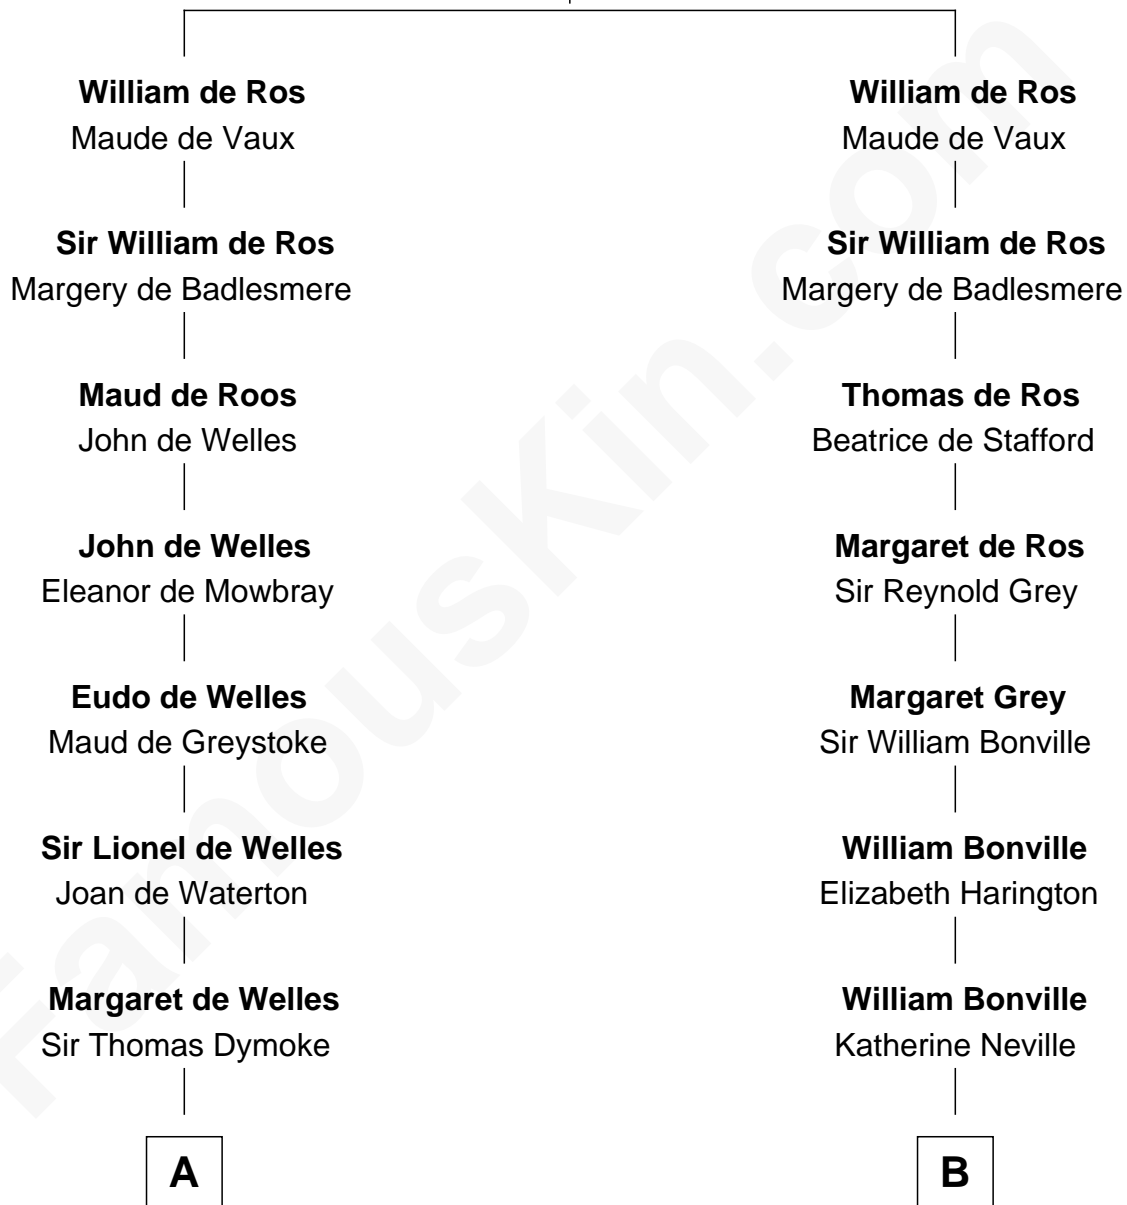

# FamousKin.com Relationship Chart of

**Meriwether Lewis**

*Lewis and Clark Expedition*

16th cousin 3 times removed of

**Milton Bradley**

*Founder, Milton Bradley Company*

**Sir Robert de Ros**

Isabel de Aubeney

**C**

|  
**Dudley Lyford**

Betsy Smith

|  
**Fanny Lyford**

Lewis Bradley

|  
**Milton Bradley**

*Founder, Milton Bradley Company*

FamousKin.com