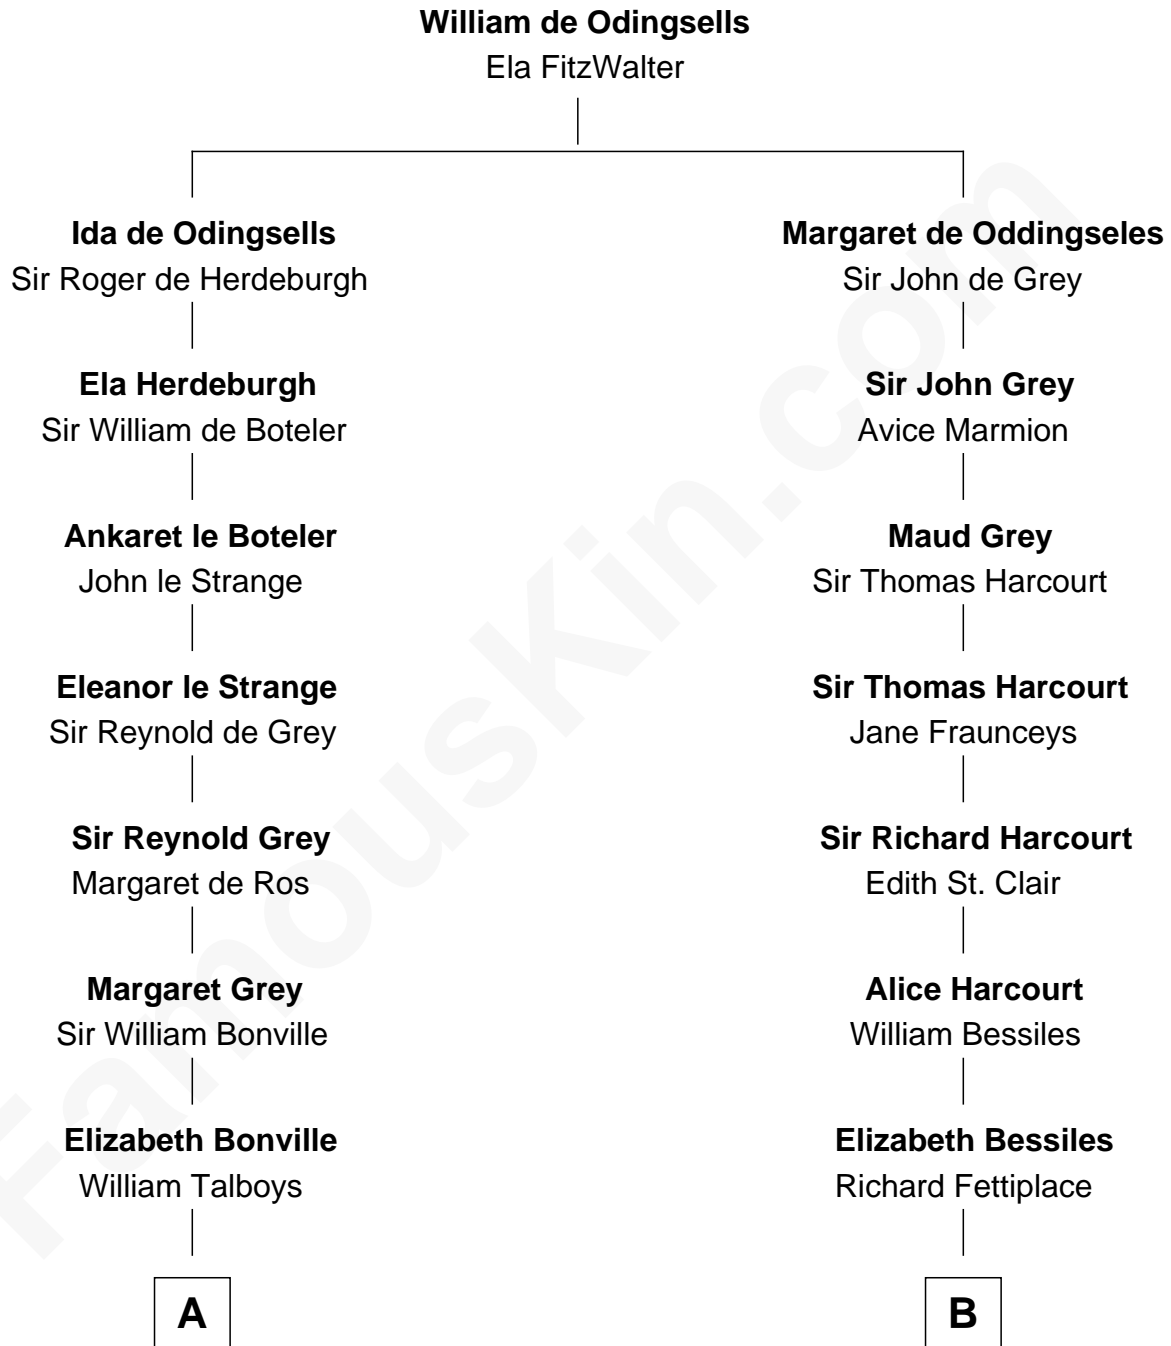

FamousKin.com Relationship Chart of

Meriwether Lewis

Lewis and Clark Expedition

17th cousin 1 time removed of

Milton Bradley

Founder, Milton Bradley Company

C

Fanny Lyford
Lewis Bradley