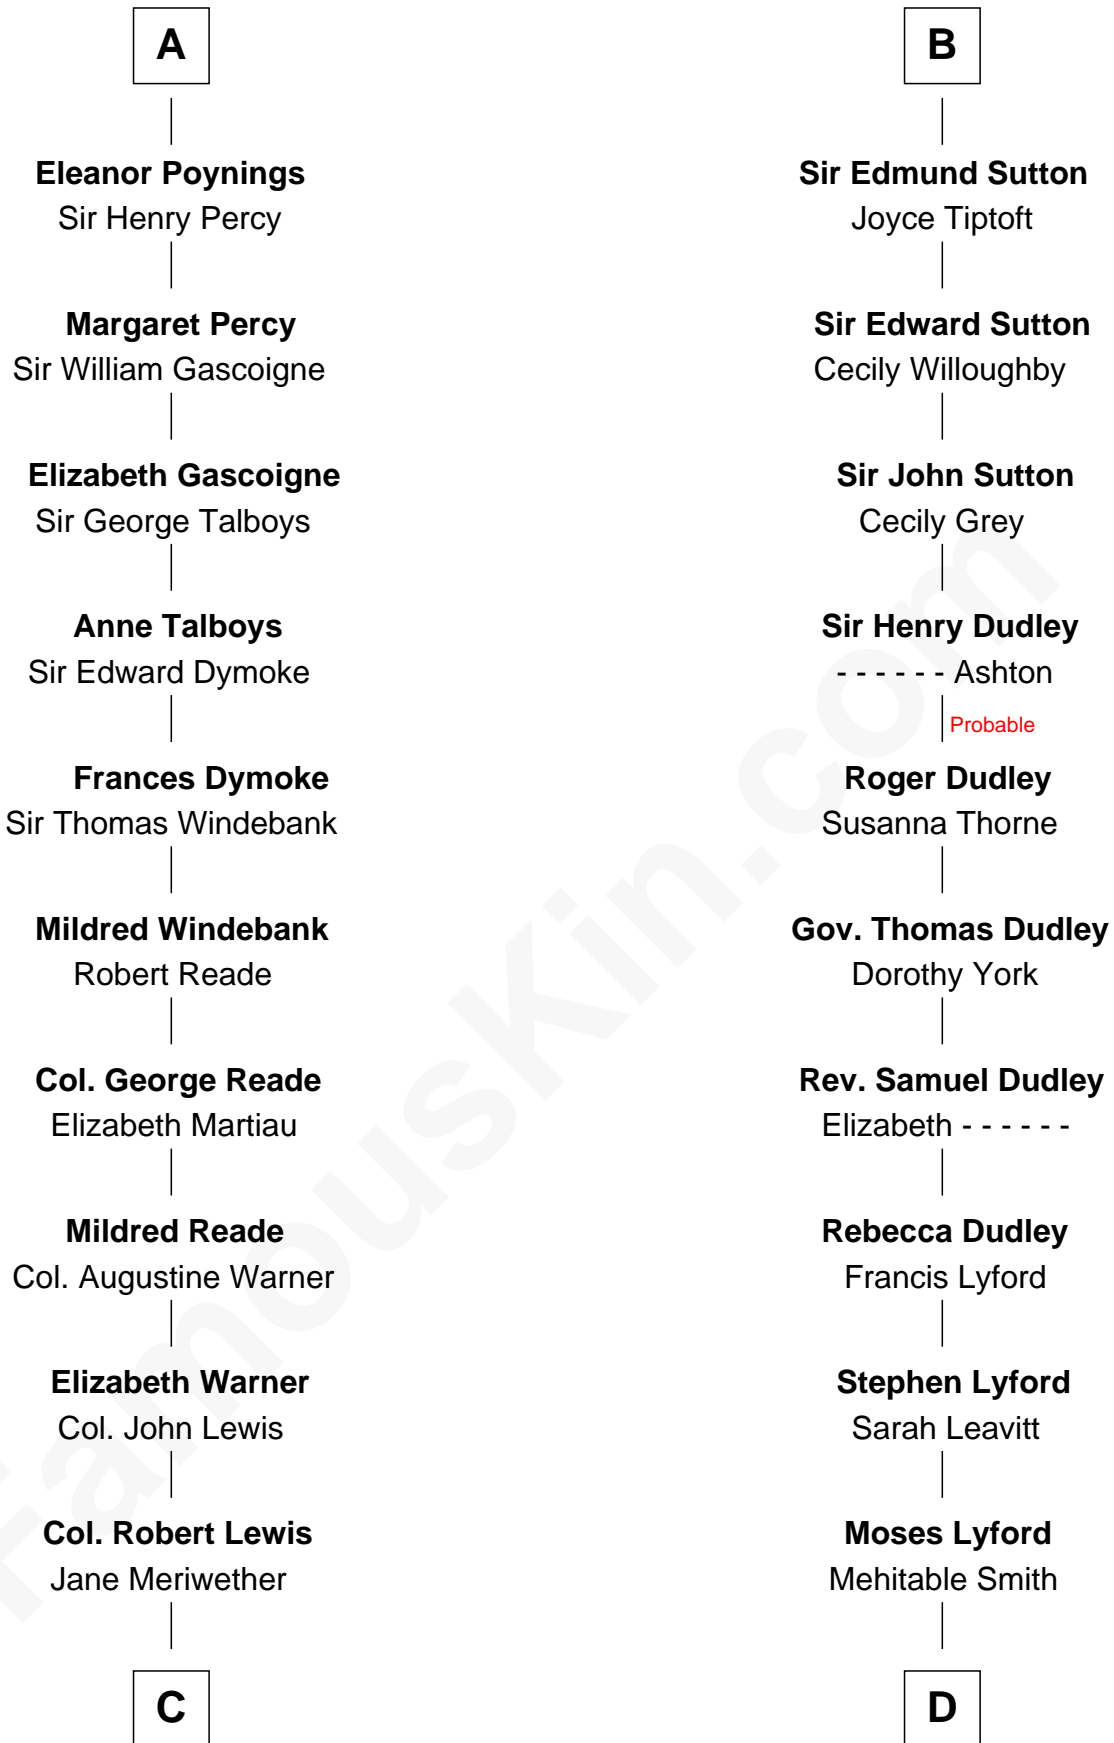

FamousKin.com

Relationship Chart of

Meriwether Lewis

Lewis and Clark Expedition

18th cousin 2 times removed of

Milton Bradley

Founder, Milton Bradley Company

Saher de Quincy
Margaret de Beaumont

C

William Lewis
Lucy Meriwether

Meriwether Lewis
Lewis and Clark Expedition

D

Oliver Smith Lyford
Elizabeth Johnson

Dudley Lyford
Betsey Smith

Fanny Lyford
Lewis Bradley

Milton Bradley
Founder, Milton Bradley Company