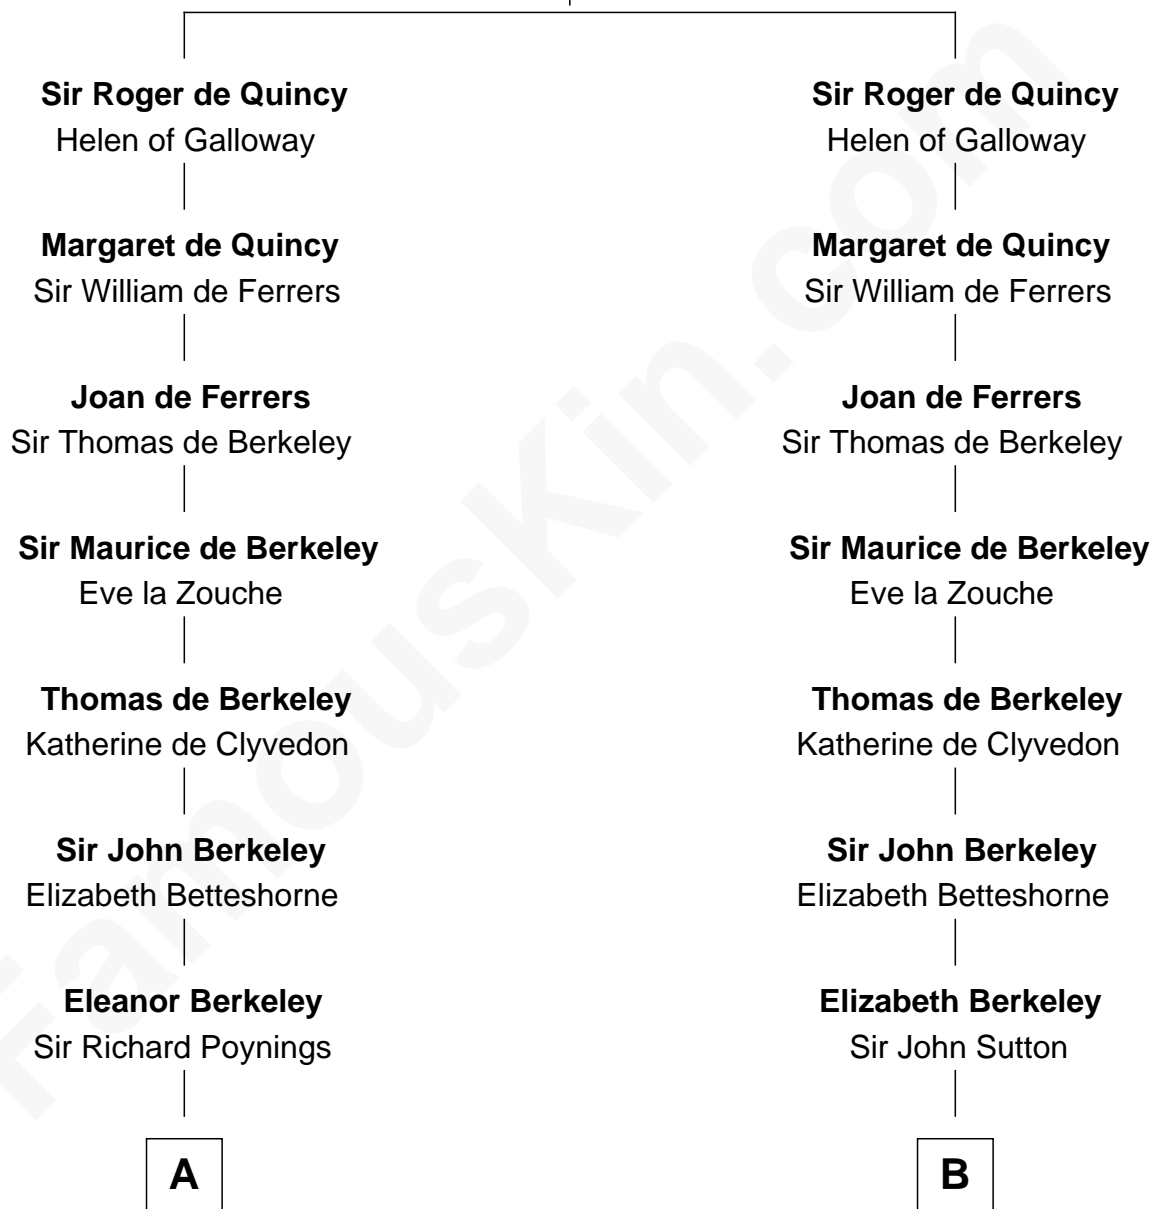

FamousKin.com

Relationship Chart of

Meriwether Lewis

Lewis and Clark Expedition

18th cousin 2 times removed of

Milton Bradley

Founder, Milton Bradley Company

Saher de Quincy
Margaret de Beaumont

C

William Lewis
Lucy Meriwether

Meriwether Lewis
Lewis and Clark Expedition

D

Oliver Smith Lyford
Elizabeth Johnson

Dudley Lyford
Betsey Smith

Fanny Lyford
Lewis Bradley

Milton Bradley
Founder, Milton Bradley Company