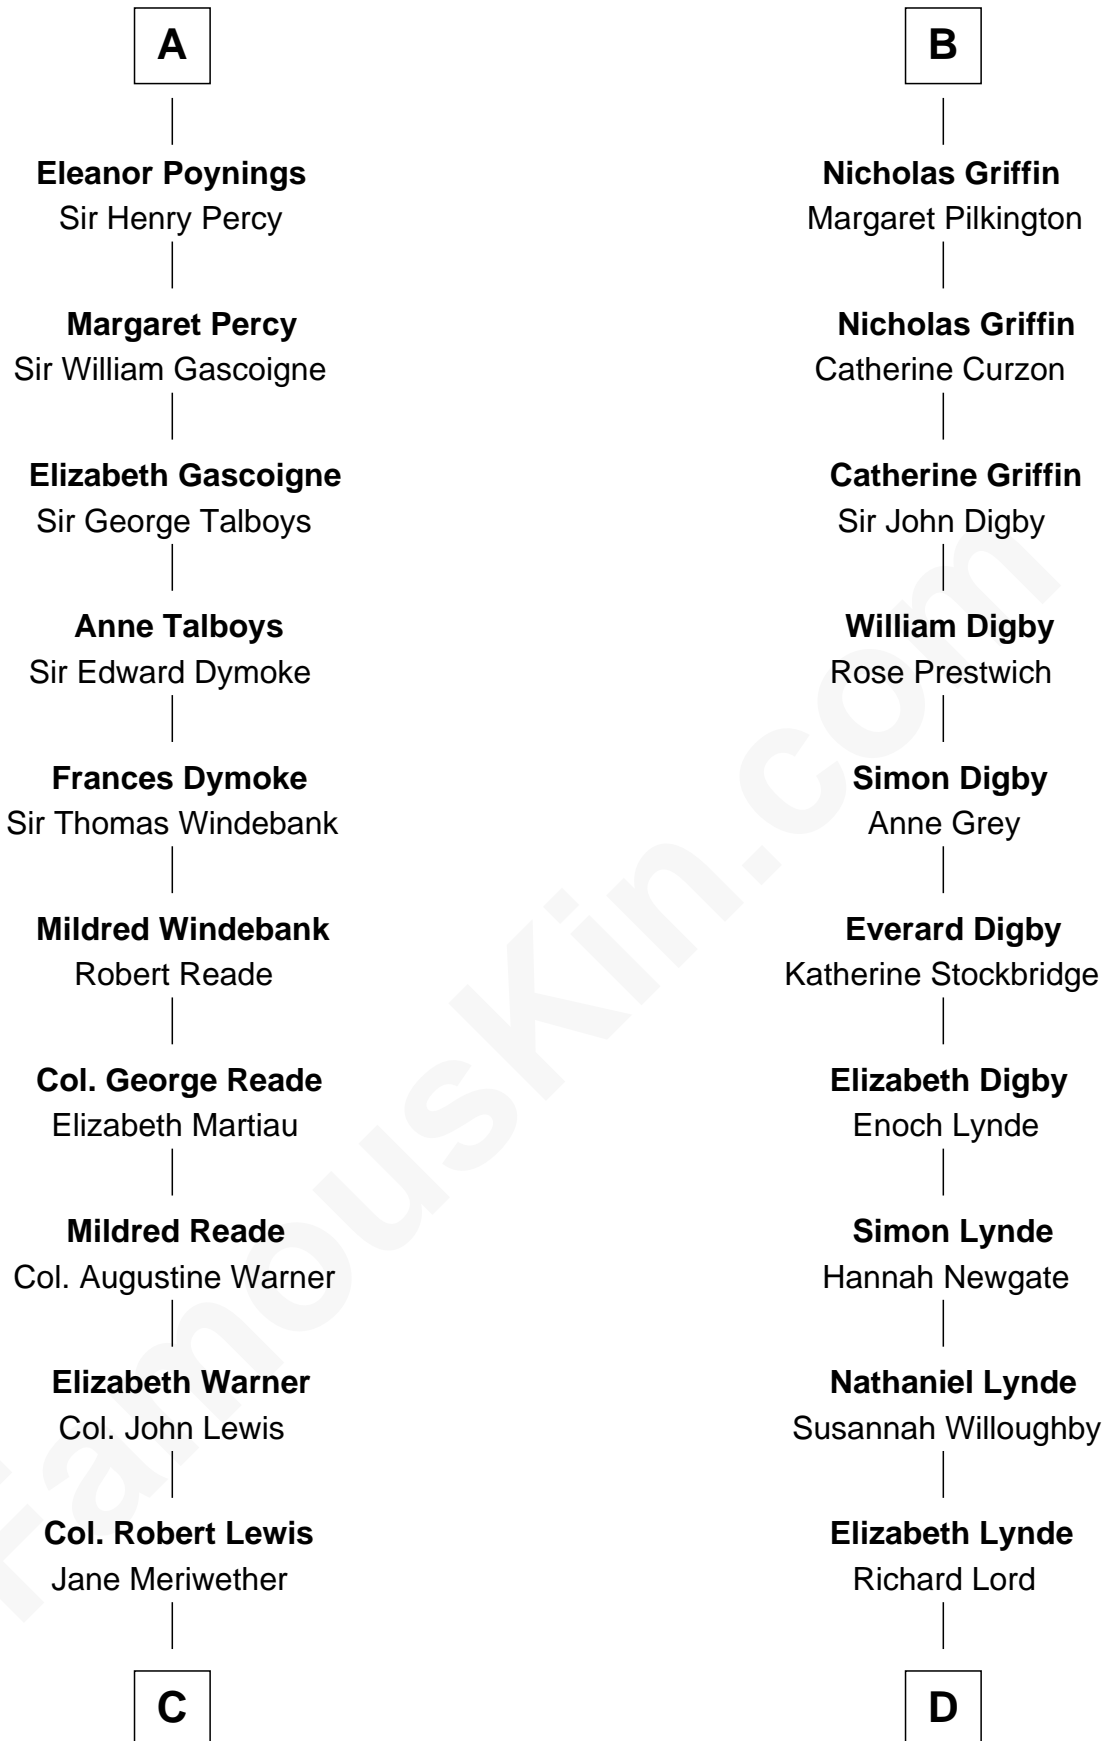

# FamousKin.com Relationship Chart of

**Meriwether Lewis**

*Lewis and Clark Expedition*

18th cousin 3 times removed of

**J.P. Morgan**

*American Banker and Art Collector*

**Alan of Galloway**

*with wife  
Helen de l'Isle*

**Thomas de Berkeley**  
Katherine de Clyvedon

**Sir John Berkeley**  
Elizabeth Betteshorne

**Eleanor Berkeley**  
Sir Richard Poynings

**Dervorguilla of Galloway**  
John de Baliol

**Cecily de Baliol**  
Sir John de Burgh

**Hawise de Burgh**  
Sir Robert de Grelle

**Joan de Grelle**  
John de la Warre

**Catherine de la Warre**  
Sir Warin le Latimer

**Elizabeth le Latimer**  
Sir Thomas Griffin

**Richard Griffin**  
Anna Chamberlain

**A**

**B**

**C**

**William Lewis**  
Lucy Meriwether

**Meriwether Lewis**  
*Lewis and Clark Expedition*

**D**

**Lynde Lord**  
Lois Sheldon

**Lynde Lord**  
Mary Lyman