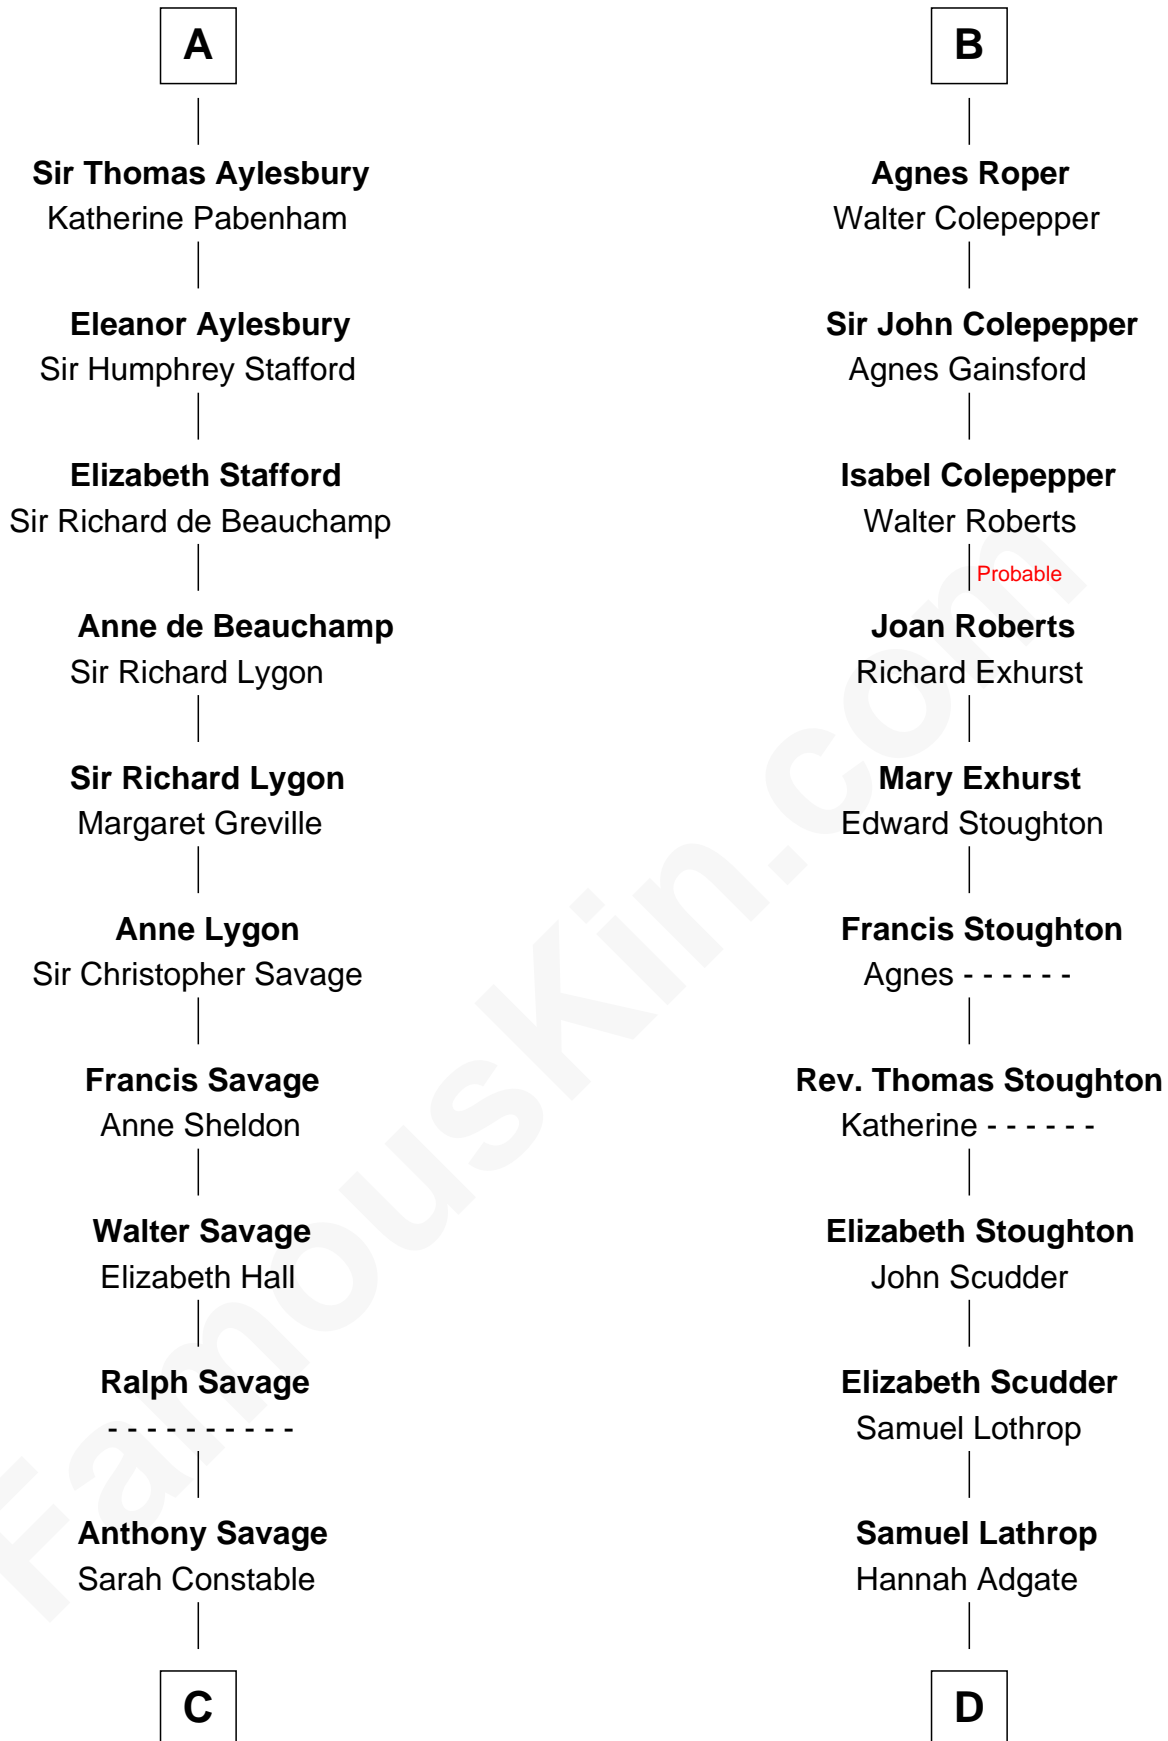

FamousKin.com Relationship Chart of

Meriwether Lewis

Lewis and Clark Expedition

19th cousin 2 times removed of

Benedict Arnold

Traitor of the American Revolution

C

Alice Savage
Francis Thornton

Col. Francis Thornton
Mary Taliaferro

Elizabeth Thornton
Thomas Meriwether

Lucy Meriwether
William Lewis

Meriwether Lewis
Lewis and Clark Expedition

D

Elizabeth Lathrop
John Waterman

Hannah Waterman
Benedict Arnold

Benedict Arnold
Traitor of the American Revolution

FamousKin.com