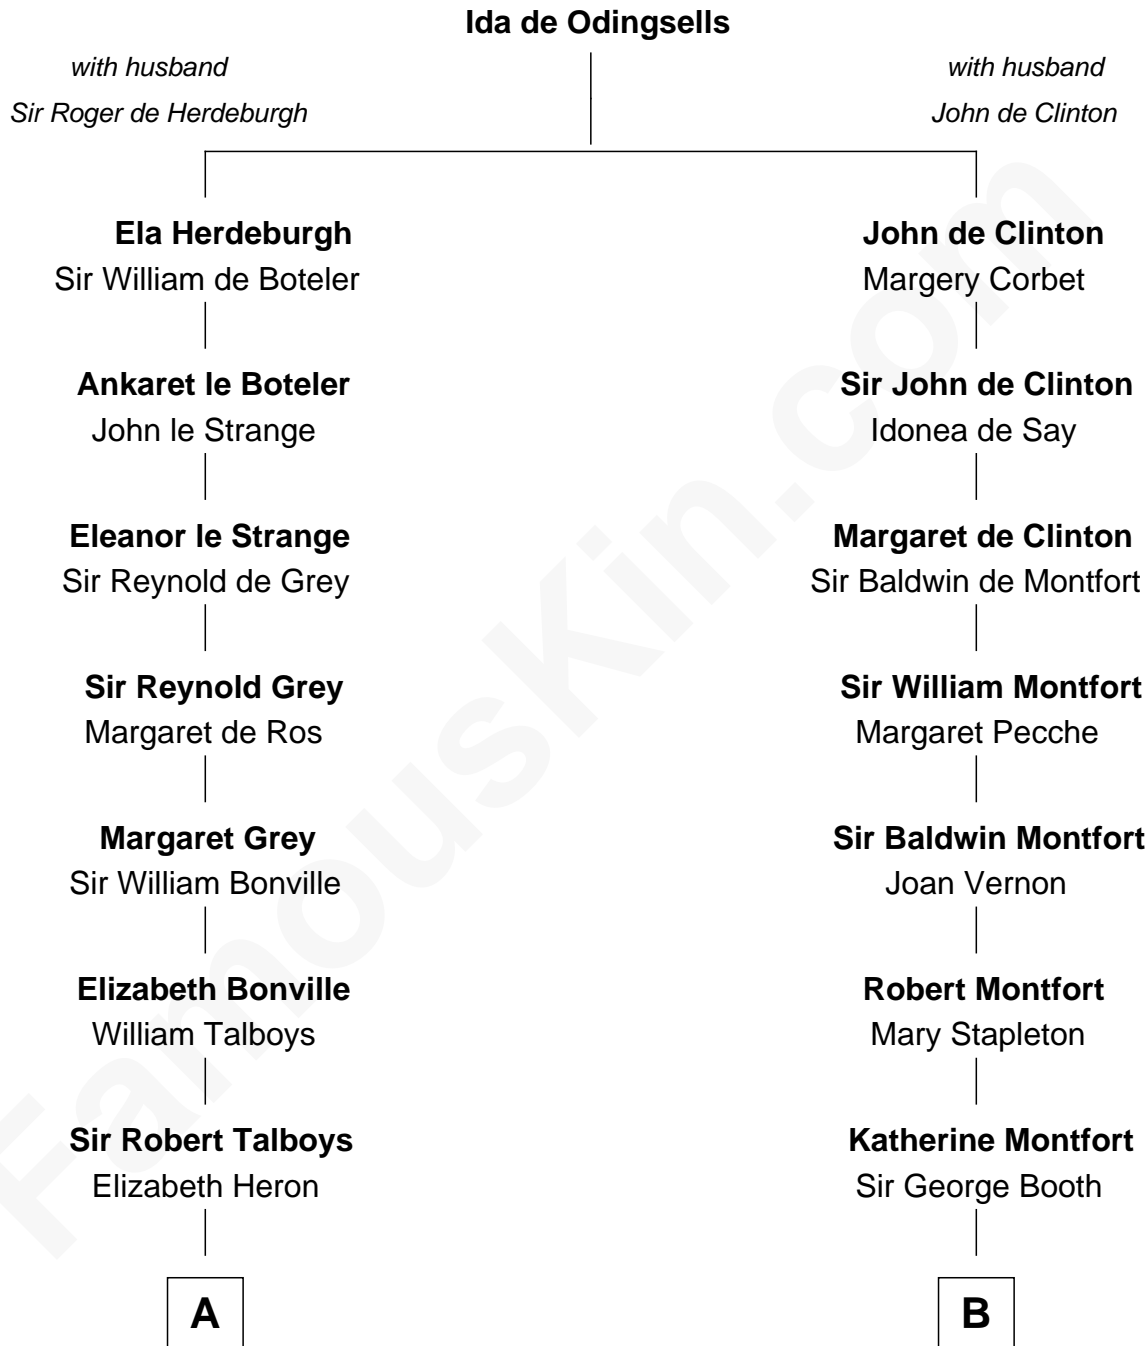

FamousKin.com Relationship Chart of

Meriwether Lewis

Lewis and Clark Expedition

16th cousin 2 times removed of

Stephen A. Douglas

Participated in Lincoln-Douglas Debates

C

Sarah Fiske