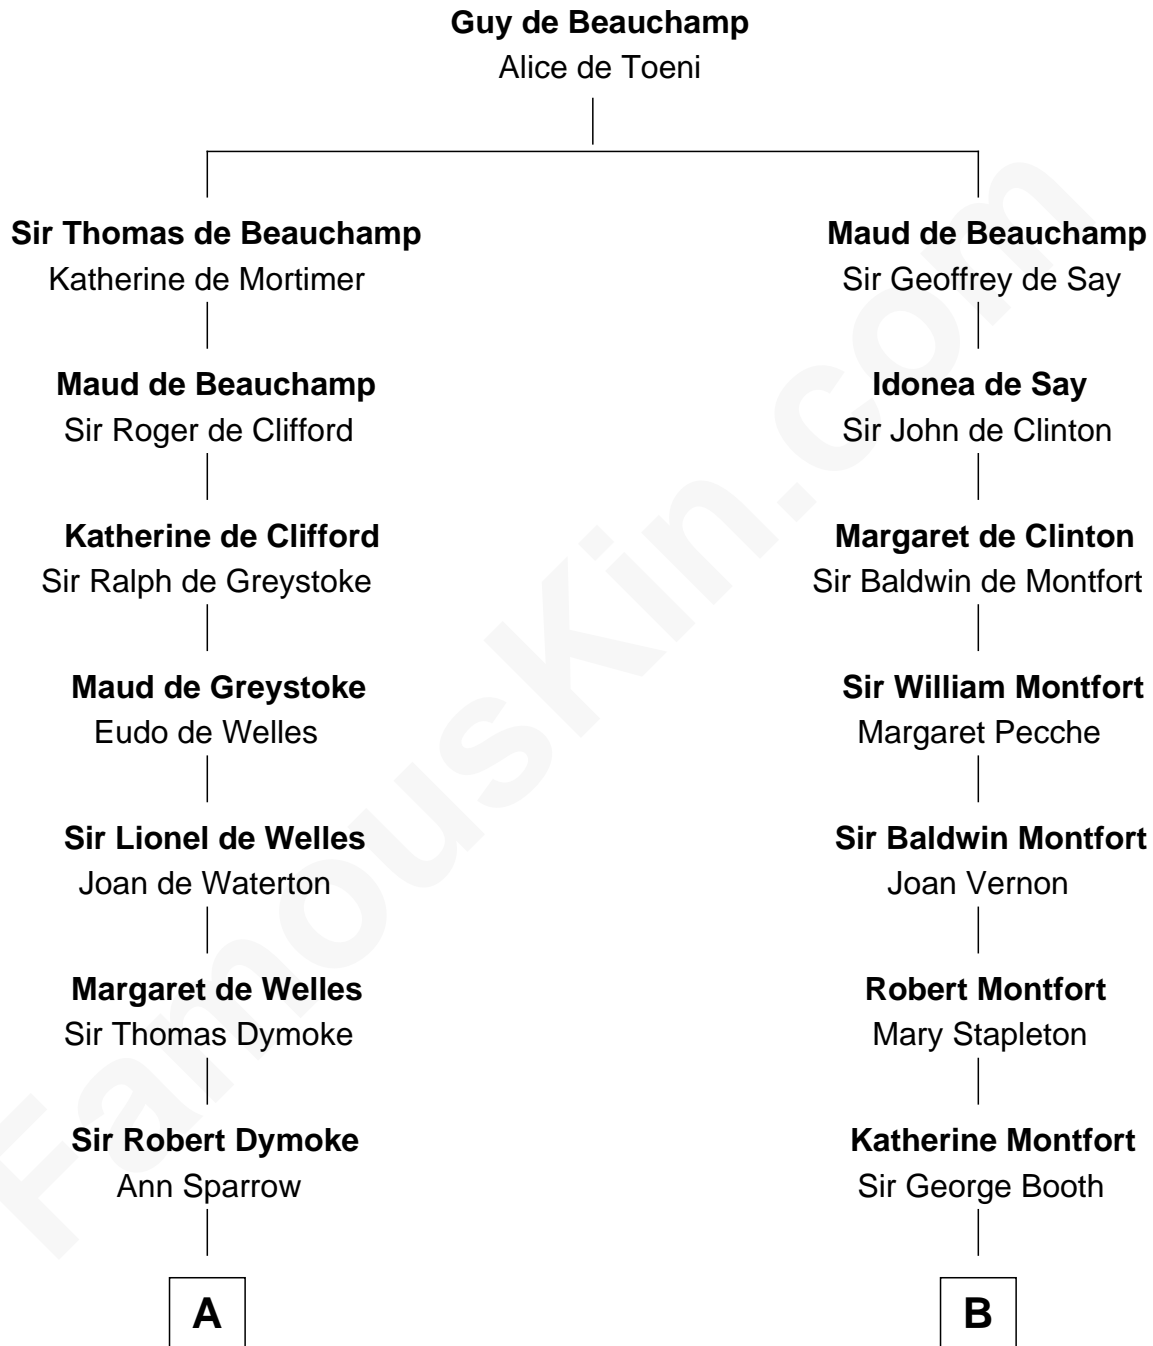

FamousKin.com Relationship Chart of

Meriwether Lewis

Lewis and Clark Expedition

15th cousin 3 times removed of

Stephen A. Douglas

Participated in Lincoln-Douglas Debates

C

Sarah Fiske