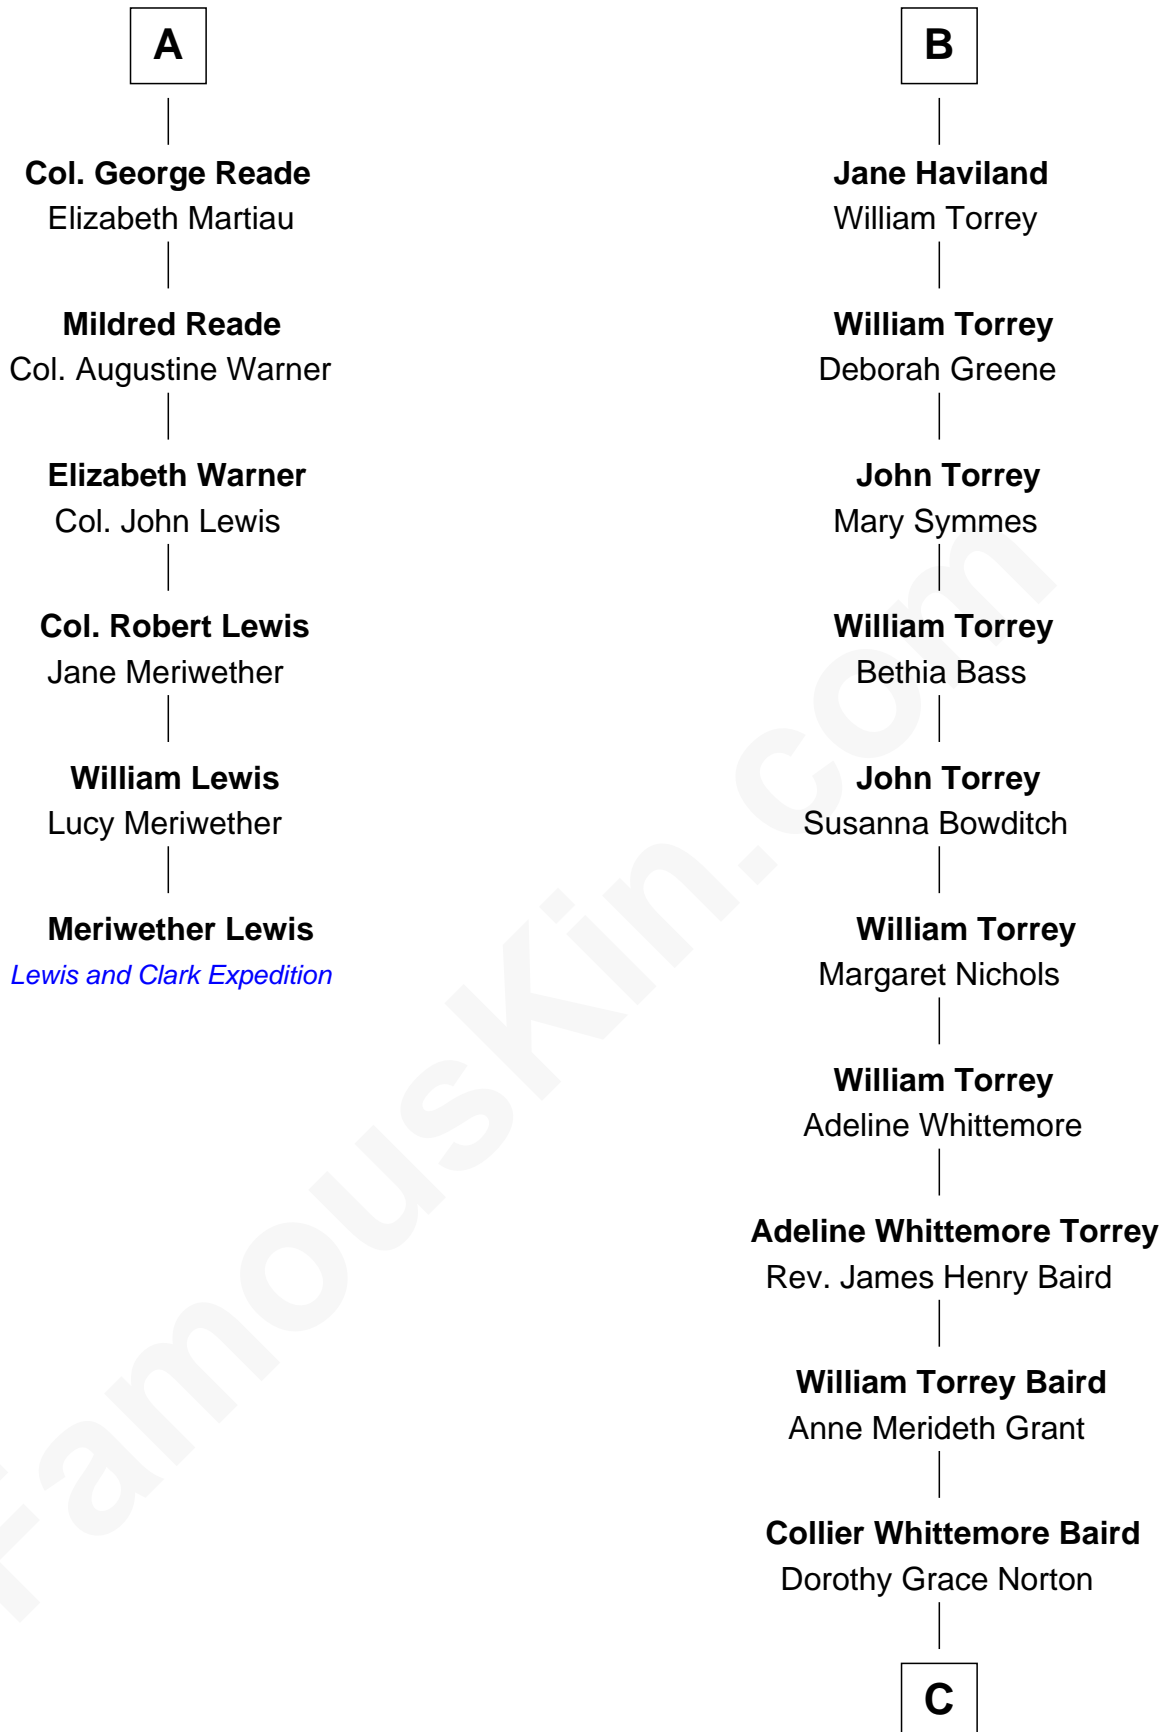

FamousKin.com Relationship Chart of

Meriwether Lewis

Lewis and Clark Expedition

12th cousin 7 times removed of

Billie Eilish

Singer and Songwriter

Sir Reynold Grey

Margaret de Ros

Margaret Grey
Sir William Bonville

Elizabeth Bonville
William Talboys

Sir Robert Talboys
Elizabeth Heron

Sir George Talboys
Elizabeth Gascoigne

Anne Talboys
Sir Edward Dymoke

Frances Dymoke
Sir Thomas Windebank

Mildred Windebank
Robert Reade

A

Sir John Grey
Constance de Holand

Sir Edmund Grey
Katherine Percy

Anne Grey
Sir John Grey

Probable

Tacy Grey
John Guise

William Guise
Mary Rotsey

John Guise
Jane Pauncefoot

Elizabeth Guise
Robert Haviland

B

C

William Norton Baird

Edith May Shaw

Maggie May Baird

Patrick O'Connell