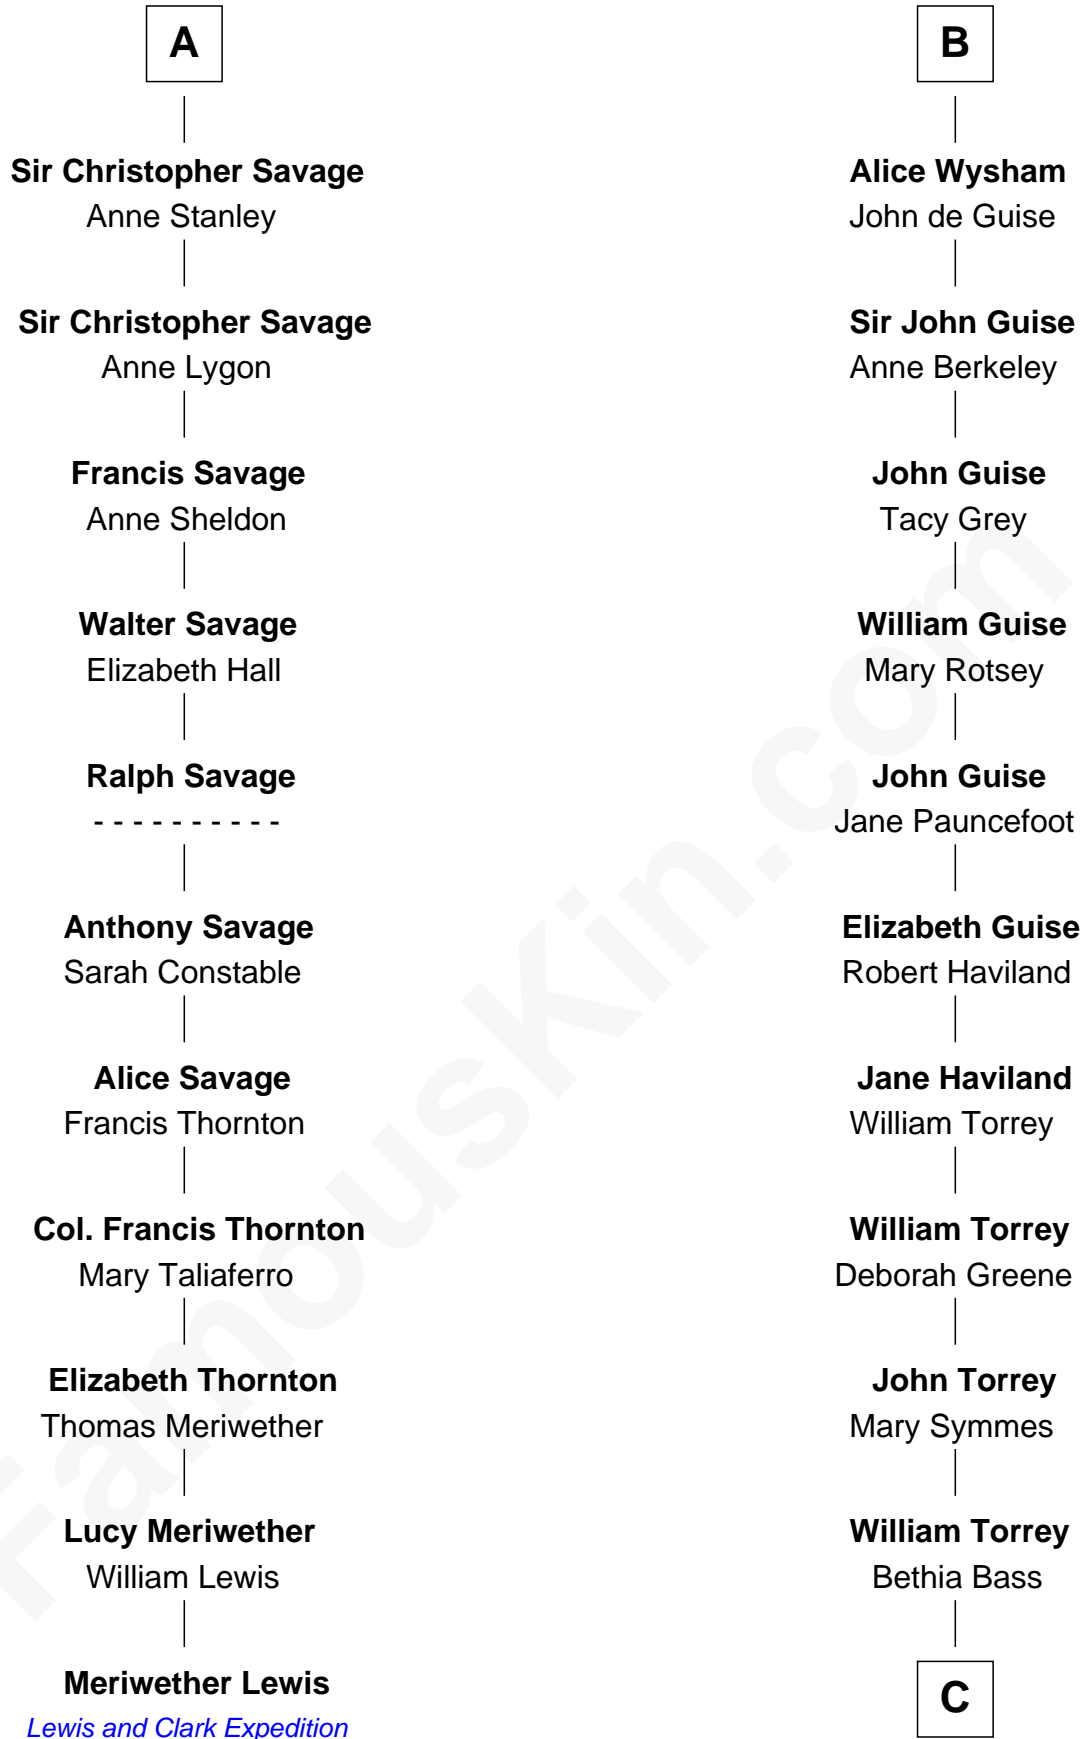

FamousKin.com

Relationship Chart of

Meriwether Lewis

Lewis and Clark Expedition

17th cousin 2 times removed of

John Torrey

Co-founder, NY Academy of Science

Sir Humphrey de Bohun

Eleanor de Braiose

C

John Torrey
Susanna Bowditch

William Torrey
Margaret Nichols

John Torrey
Co-founder, NY Academy of Science

FamousKin.com