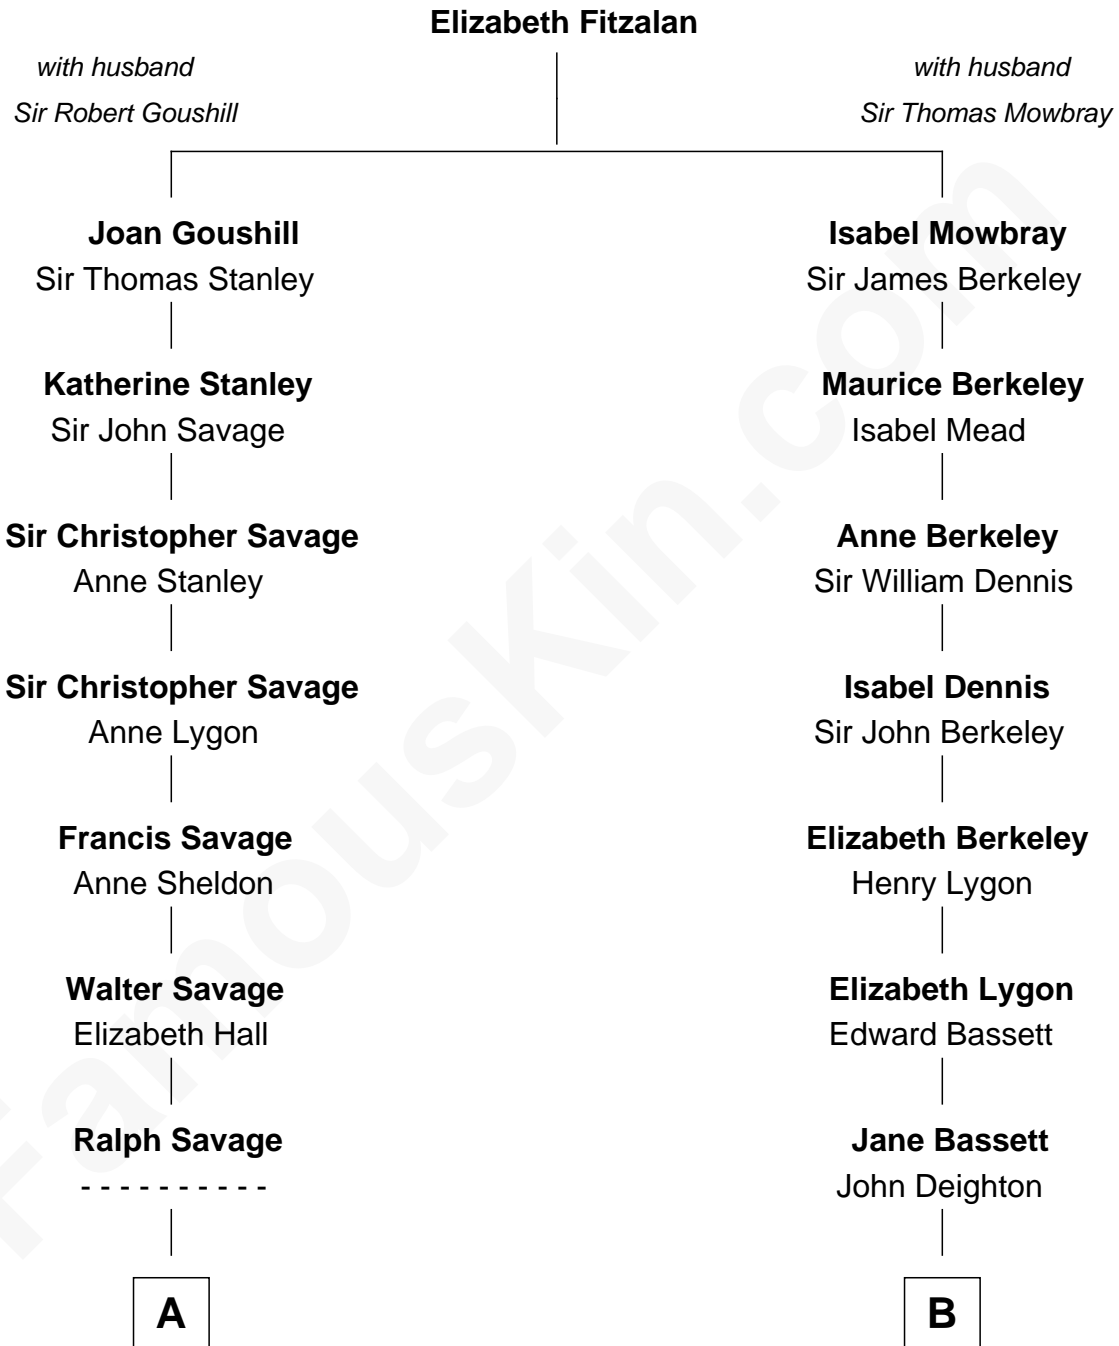

FamousKin.com Relationship Chart of

Meriwether Lewis

Lewis and Clark Expedition

12th cousin 6 times removed of

Margot Kidder

TV and Movie Actress

C

Kendall Kidder
Jocelyn Mary Wilson