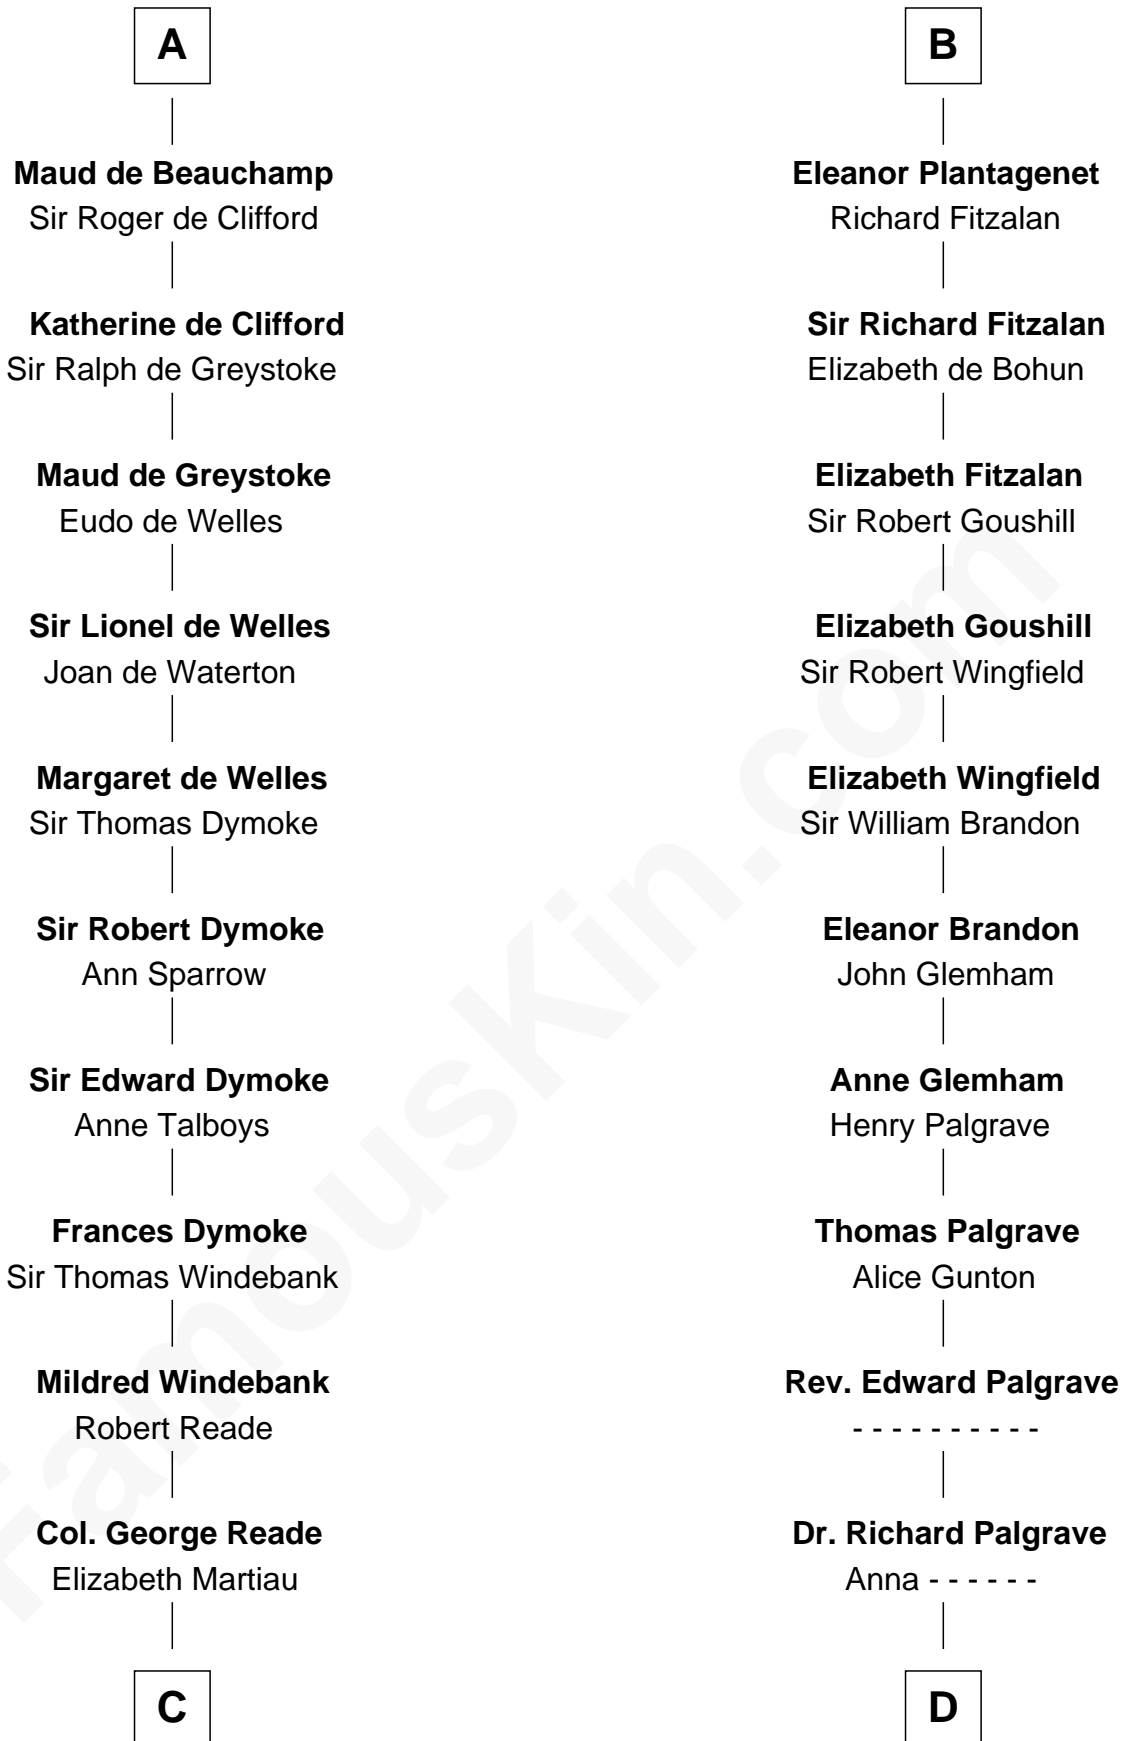

FamousKin.com Relationship Chart of

Meriwether Lewis

Lewis and Clark Expedition

20th cousin 1 time removed of

Roger Sherman

Signer of the Declaration of Independence

Simon de St. Liz
Isabel of Leicester

C

Mildred Reade
Col. Augustine Warner

Elizabeth Warner
Col. John Lewis

Col. Robert Lewis
Jane Meriwether

William Lewis
Lucy Meriwether

Meriwether Lewis
Lewis and Clark Expedition

D

Mary Palgrave
Roger Wellington