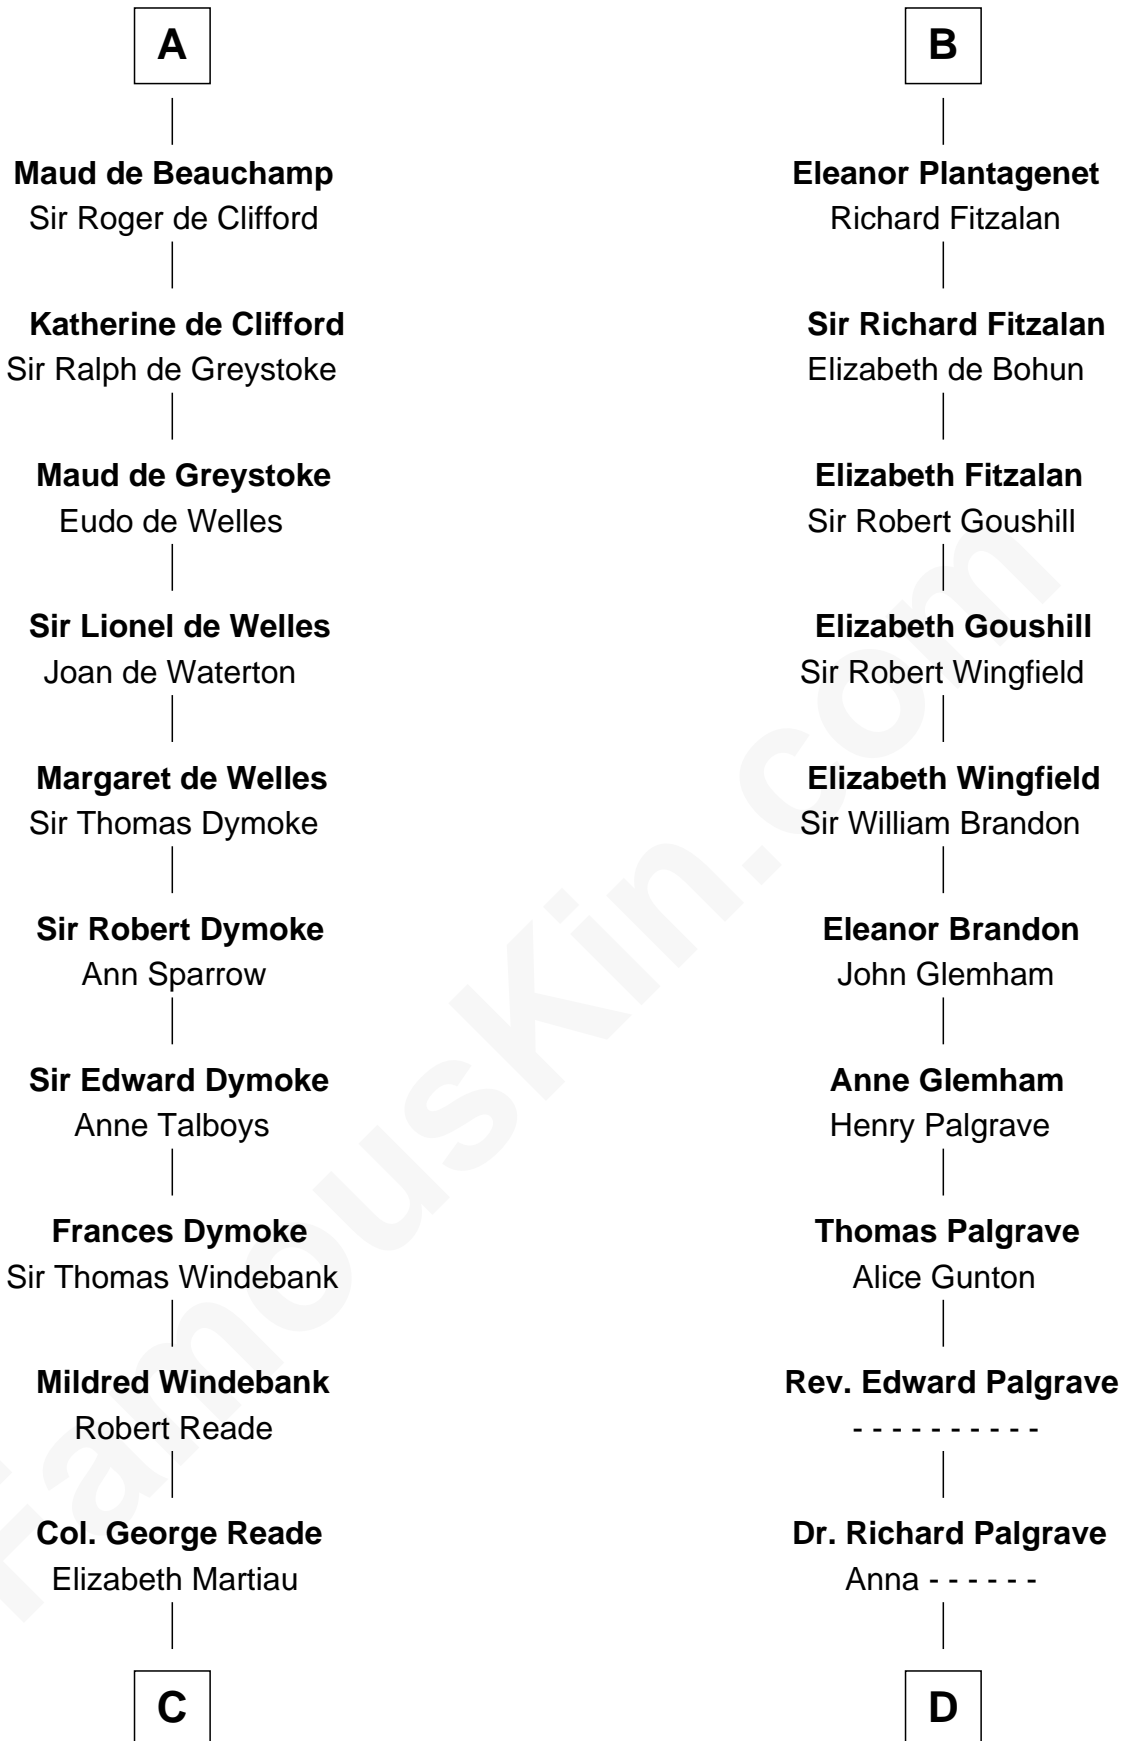

FamousKin.com Relationship Chart of

Meriwether Lewis

Lewis and Clark Expedition

20th cousin 1 time removed of

Roger Sherman

Signer of the Declaration of Independence

Henry de Newburgh

C

Mildred Reade
Col. Augustine Warner

Elizabeth Warner
Col. John Lewis

Col. Robert Lewis
Jane Meriwether

William Lewis
Lucy Meriwether

Meriwether Lewis
Lewis and Clark Expedition

D

Mary Palgrave
Roger Wellington