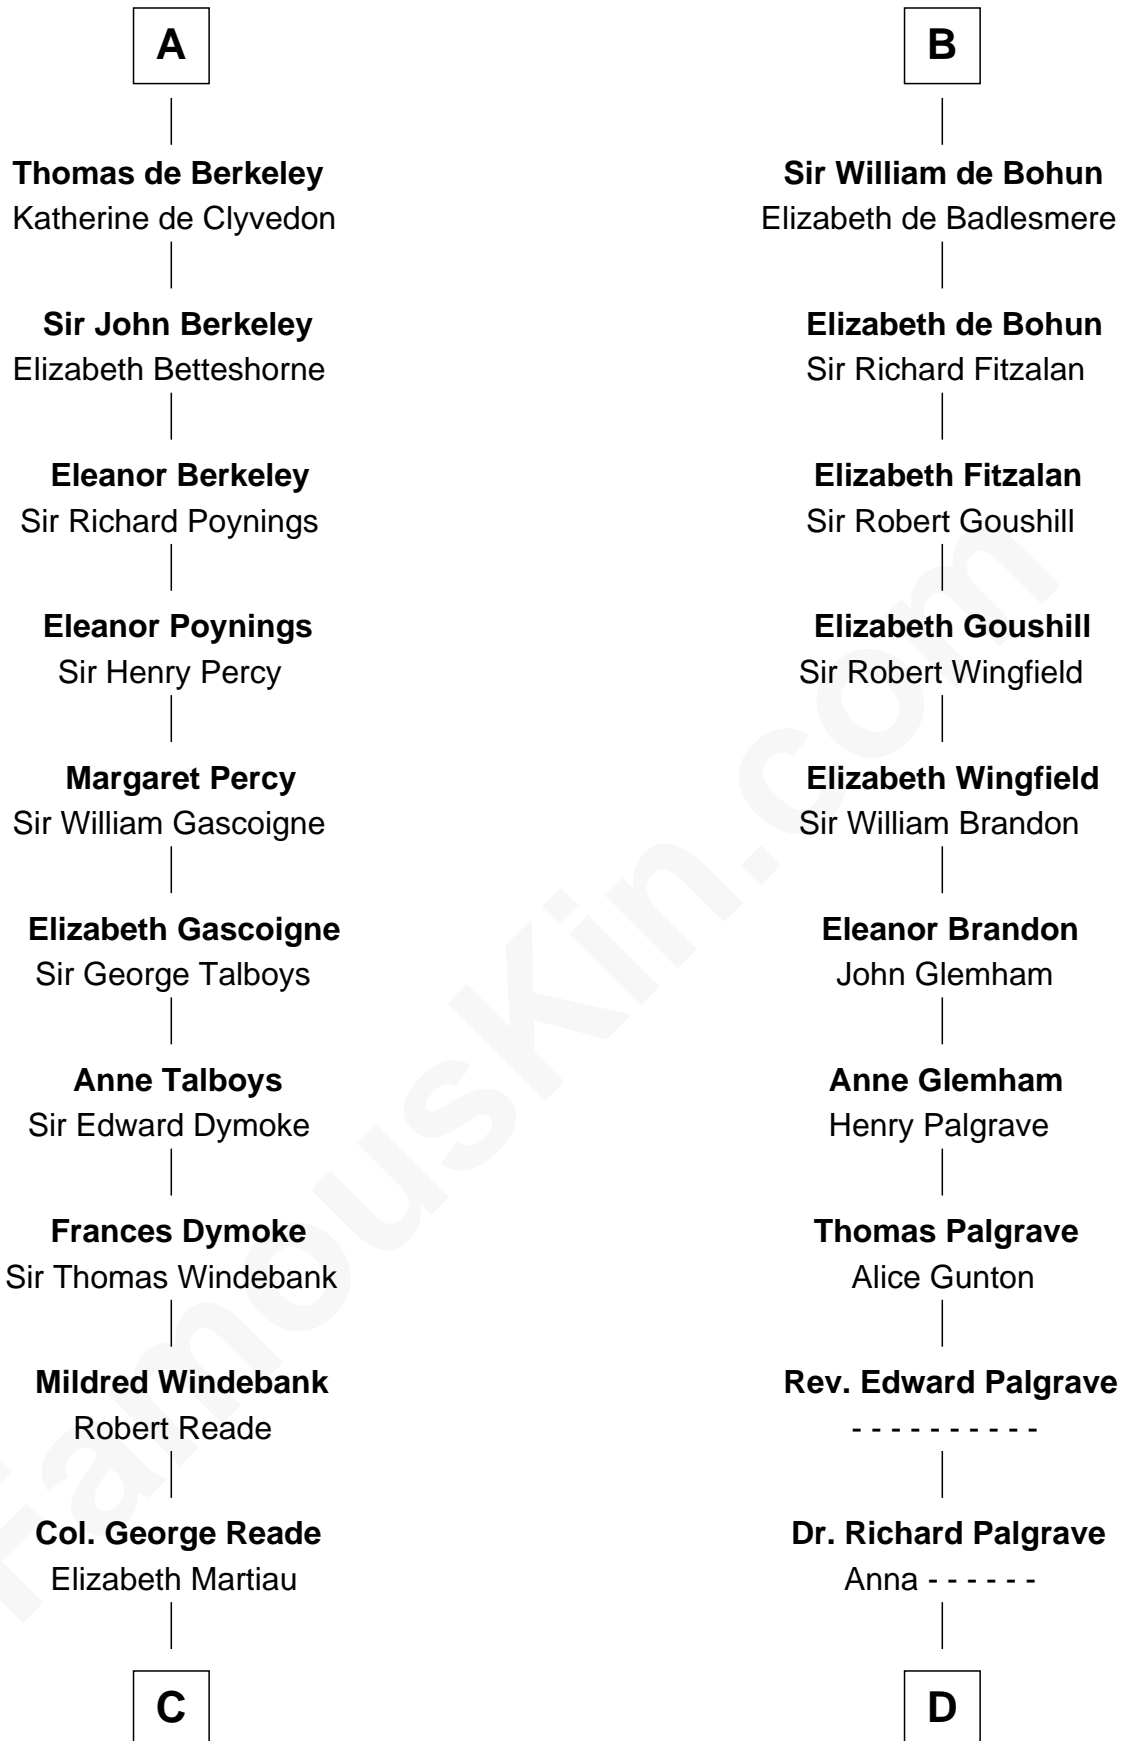

FamousKin.com Relationship Chart of

Meriwether Lewis

Lewis and Clark Expedition

20th cousin 1 time removed of

Roger Sherman

Signer of the Declaration of Independence

Mitchertach O'Toole

Cacht Inion Loigsig O'Morda

C

Mildred Reade
Col. Augustine Warner

Elizabeth Warner
Col. John Lewis

Col. Robert Lewis
Jane Meriwether

William Lewis
Lucy Meriwether

Meriwether Lewis
Lewis and Clark Expedition

D

Mary Palgrave
Roger Wellington