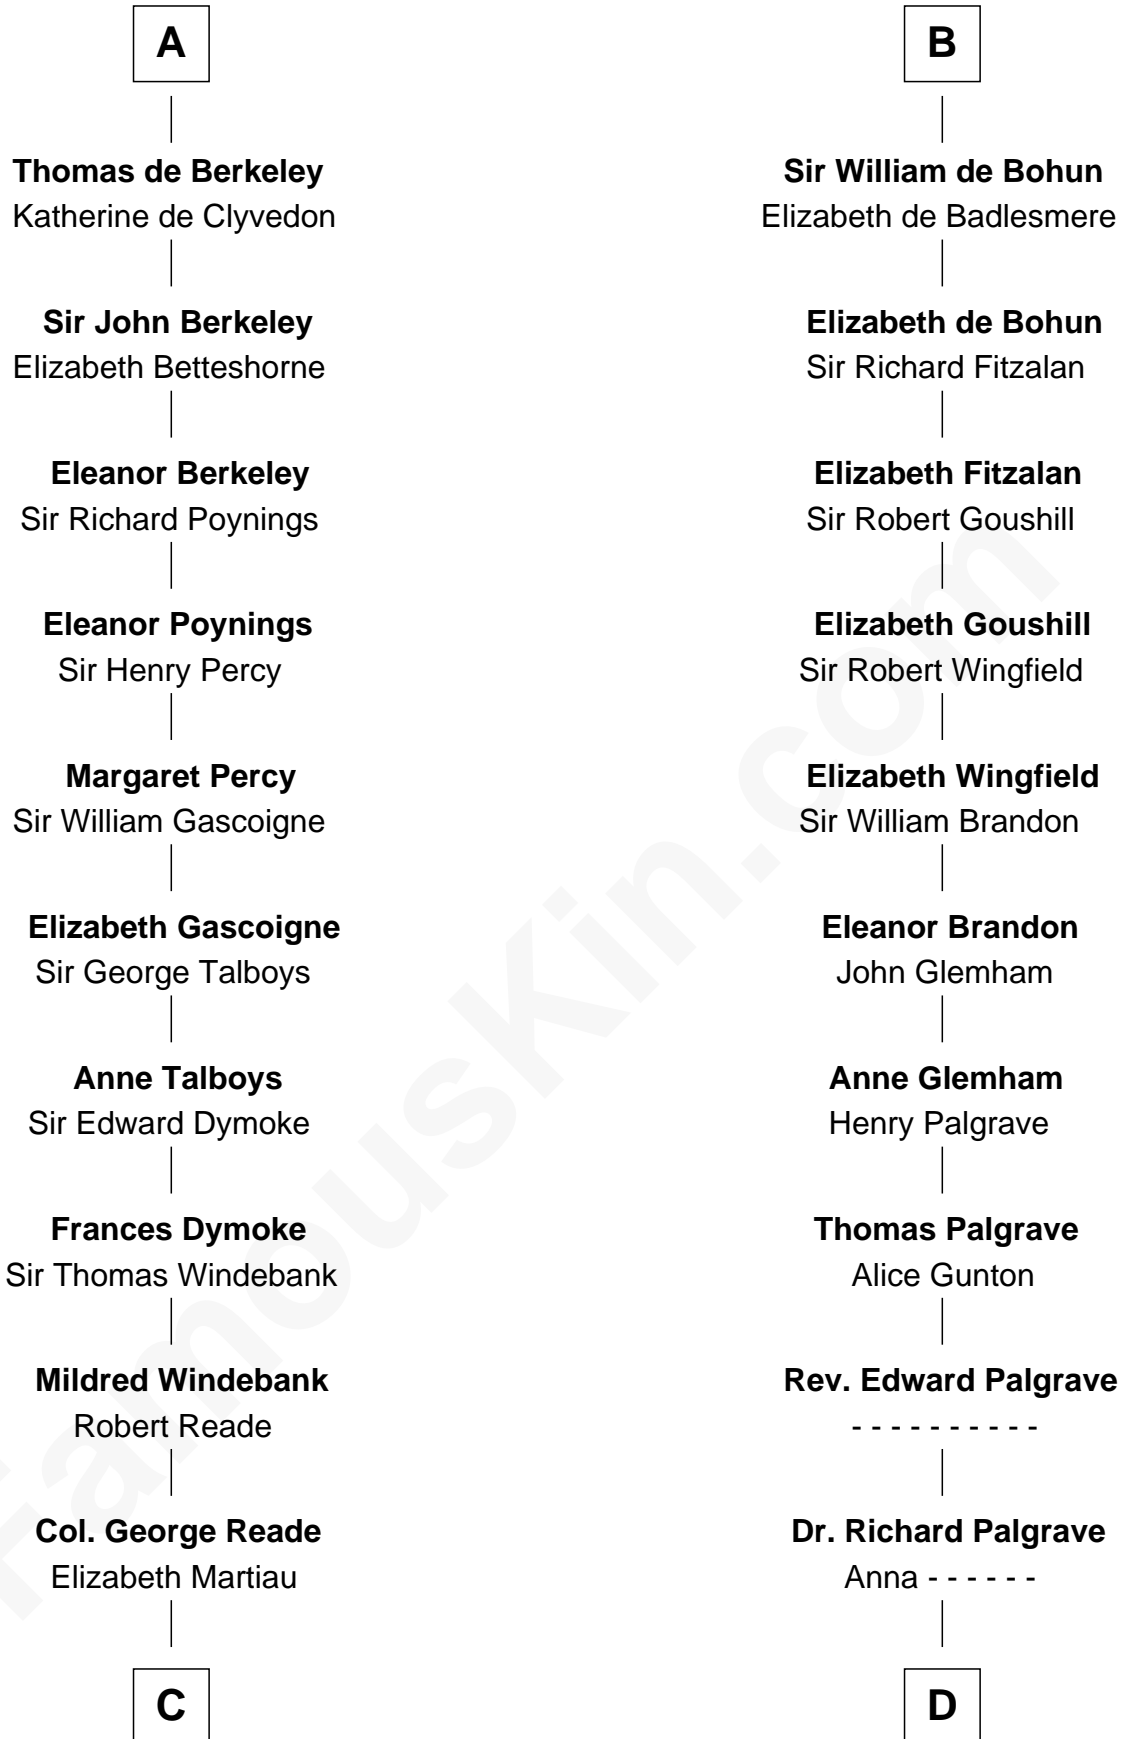

# FamousKin.com Relationship Chart of

**Meriwether Lewis**

*Lewis and Clark Expedition*

20th cousin 1 time removed of

**Roger Sherman**

*Signer of the Declaration of Independence*

**Enna MacMurrough**

**C**

**Mildred Reade**  
Col. Augustine Warner

**Elizabeth Warner**  
Col. John Lewis

**Col. Robert Lewis**  
Jane Meriwether

**William Lewis**  
Lucy Meriwether

**Meriwether Lewis**  
*Lewis and Clark Expedition*

**D**

**Mary Palgrave**  
Roger Wellington

**Benjamin Wellington**  
Elizabeth Sweetman

**Mehetable Wellington**  
William Sherman

**Roger Sherman**  
*Signer of Declaration of Independence*