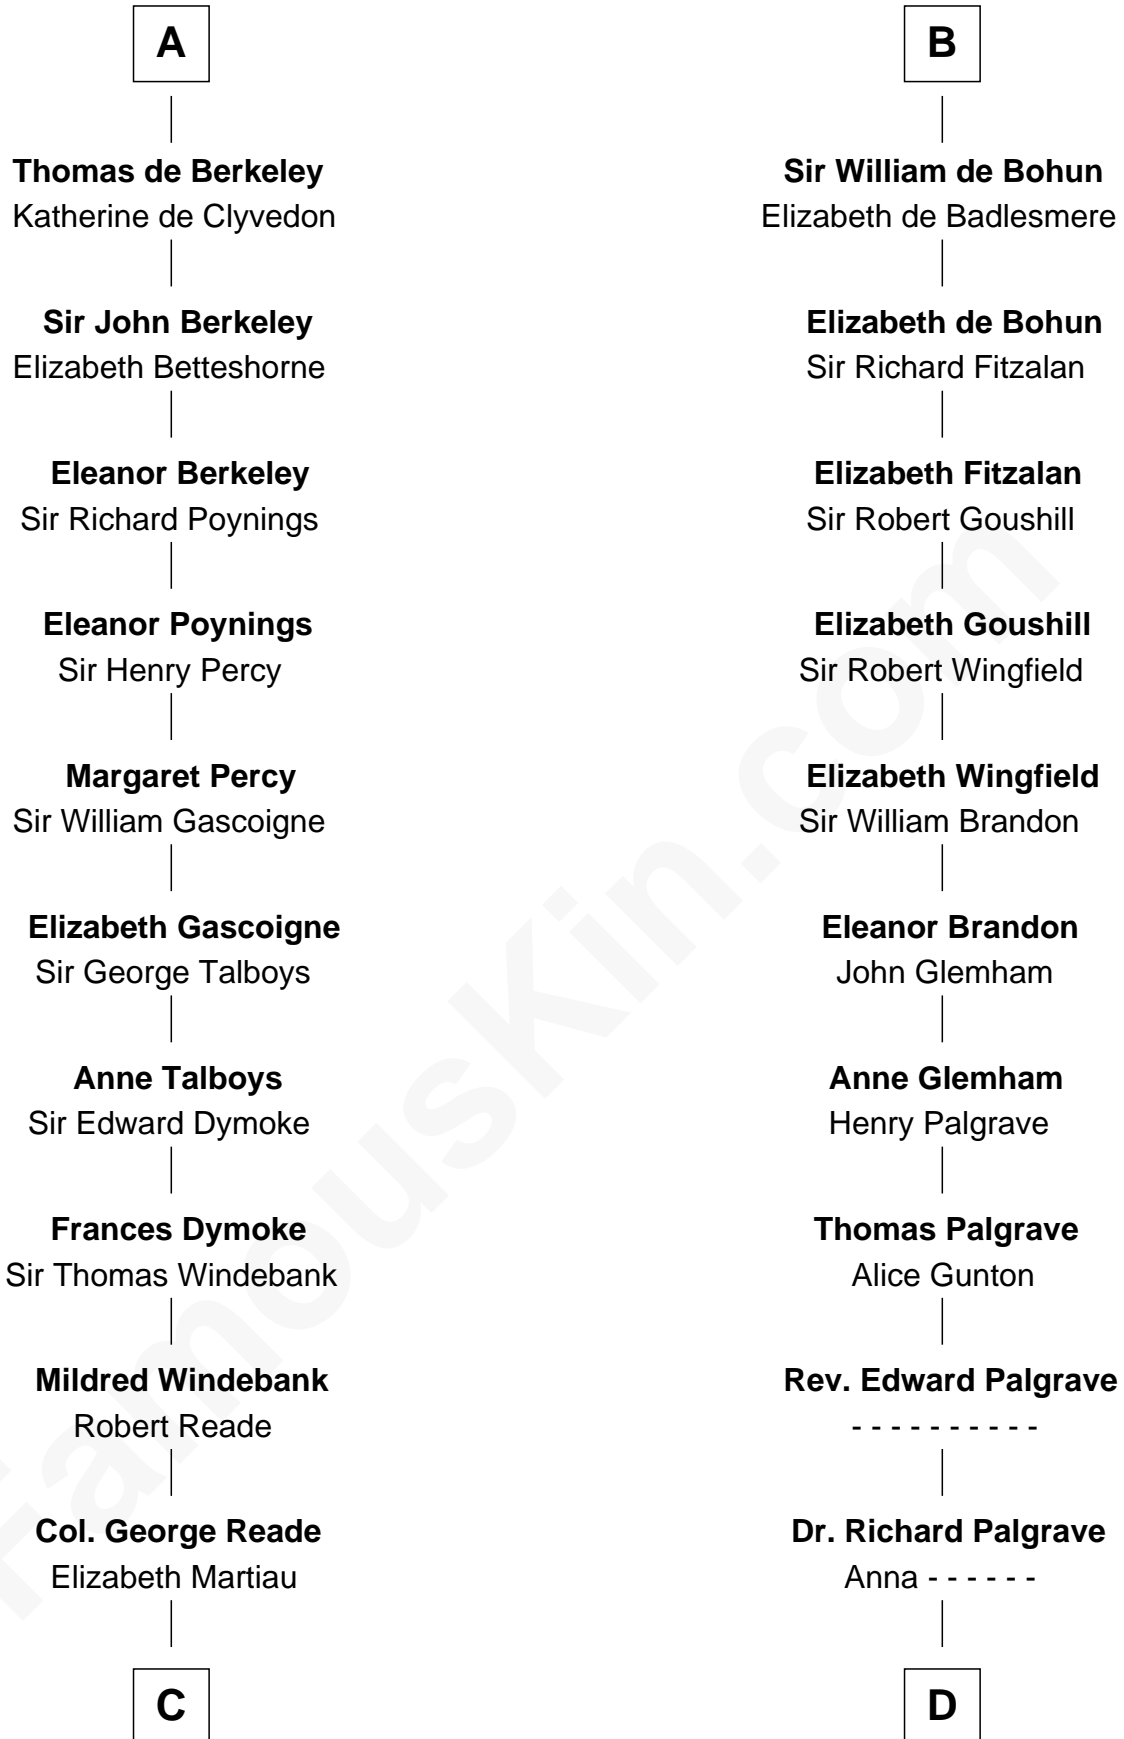

FamousKin.com

Relationship Chart of

Meriwether Lewis

Lewis and Clark Expedition

20th cousin 1 time removed of

Roger Sherman

Signer of the Declaration of Independence

Sir Robert de Beaumont

Isabel de Vermandois

C

Mildred Reade
Col. Augustine Warner

Elizabeth Warner
Col. John Lewis

Col. Robert Lewis
Jane Meriwether

William Lewis
Lucy Meriwether

Meriwether Lewis
Lewis and Clark Expedition

D