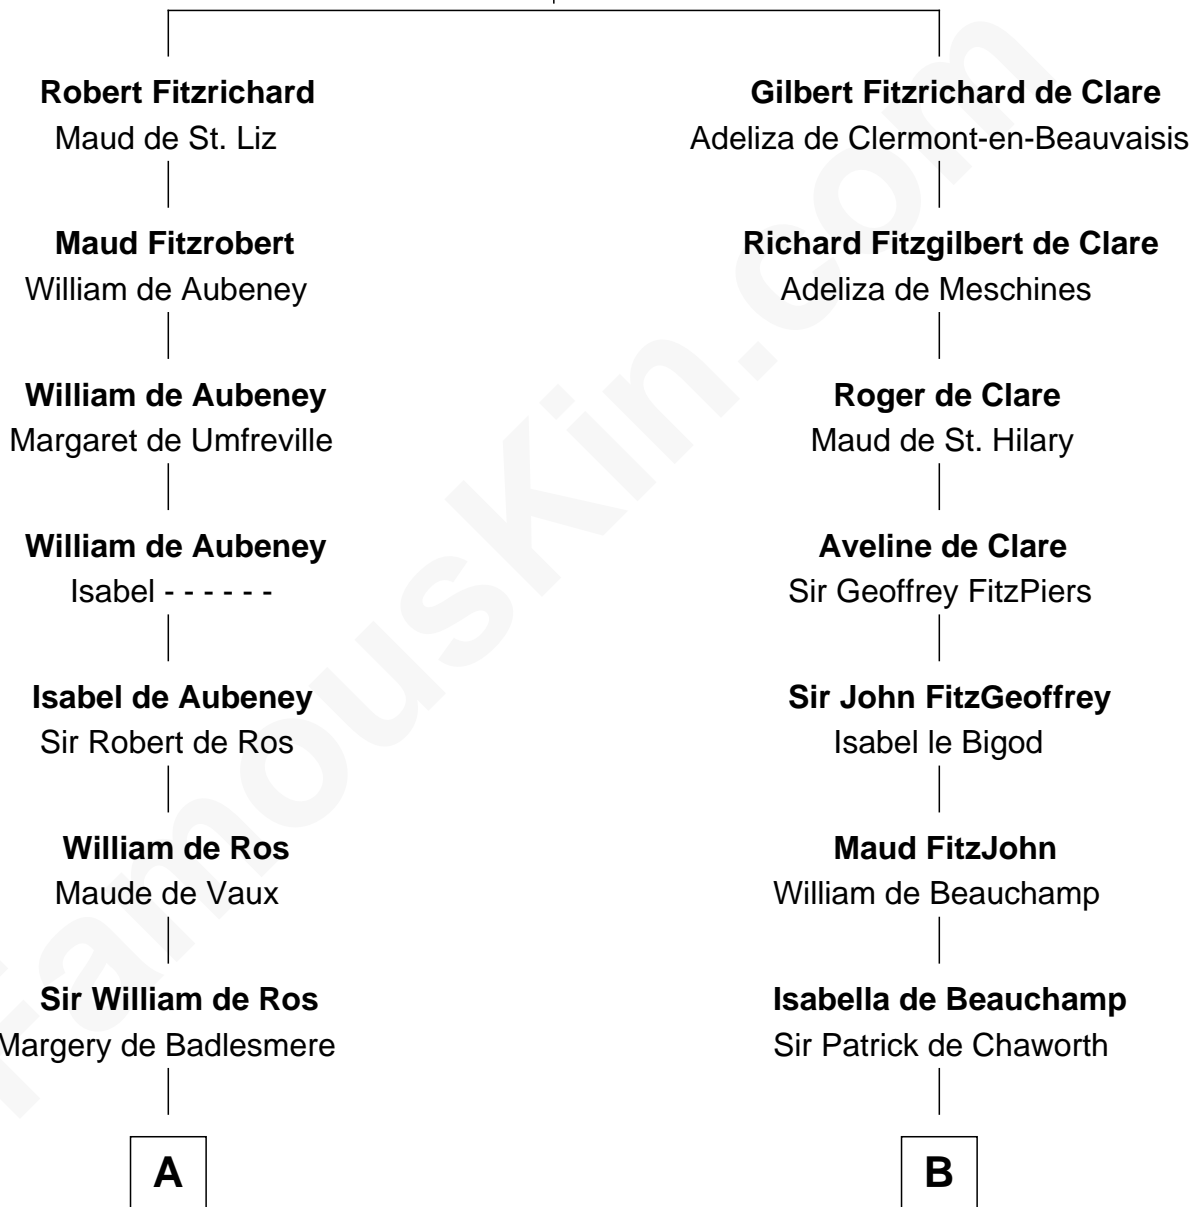

# FamousKin.com Relationship Chart of

**Meriwether Lewis**

*Lewis and Clark Expedition*

21st cousin of

**Roger Sherman**

*Signer of the Declaration of Independence*

**Richard Fitzgilbert**

Rohese Giffard

**C**

**Mildred Reade**  
Col. Augustine Warner

**Elizabeth Warner**  
Col. John Lewis

**Col. Robert Lewis**  
Jane Meriwether

**William Lewis**  
Lucy Meriwether

**Meriwether Lewis**  
*Lewis and Clark Expedition*

**D**

**Dr. Richard Palgrave**  
Anna - - - - -

**Mary Palgrave**  
Roger Wellington

**Benjamin Wellington**  
Elizabeth Sweetman

**Mehetable Wellington**  
William Sherman

**Roger Sherman**  
*Signer of Declaration of Independence*