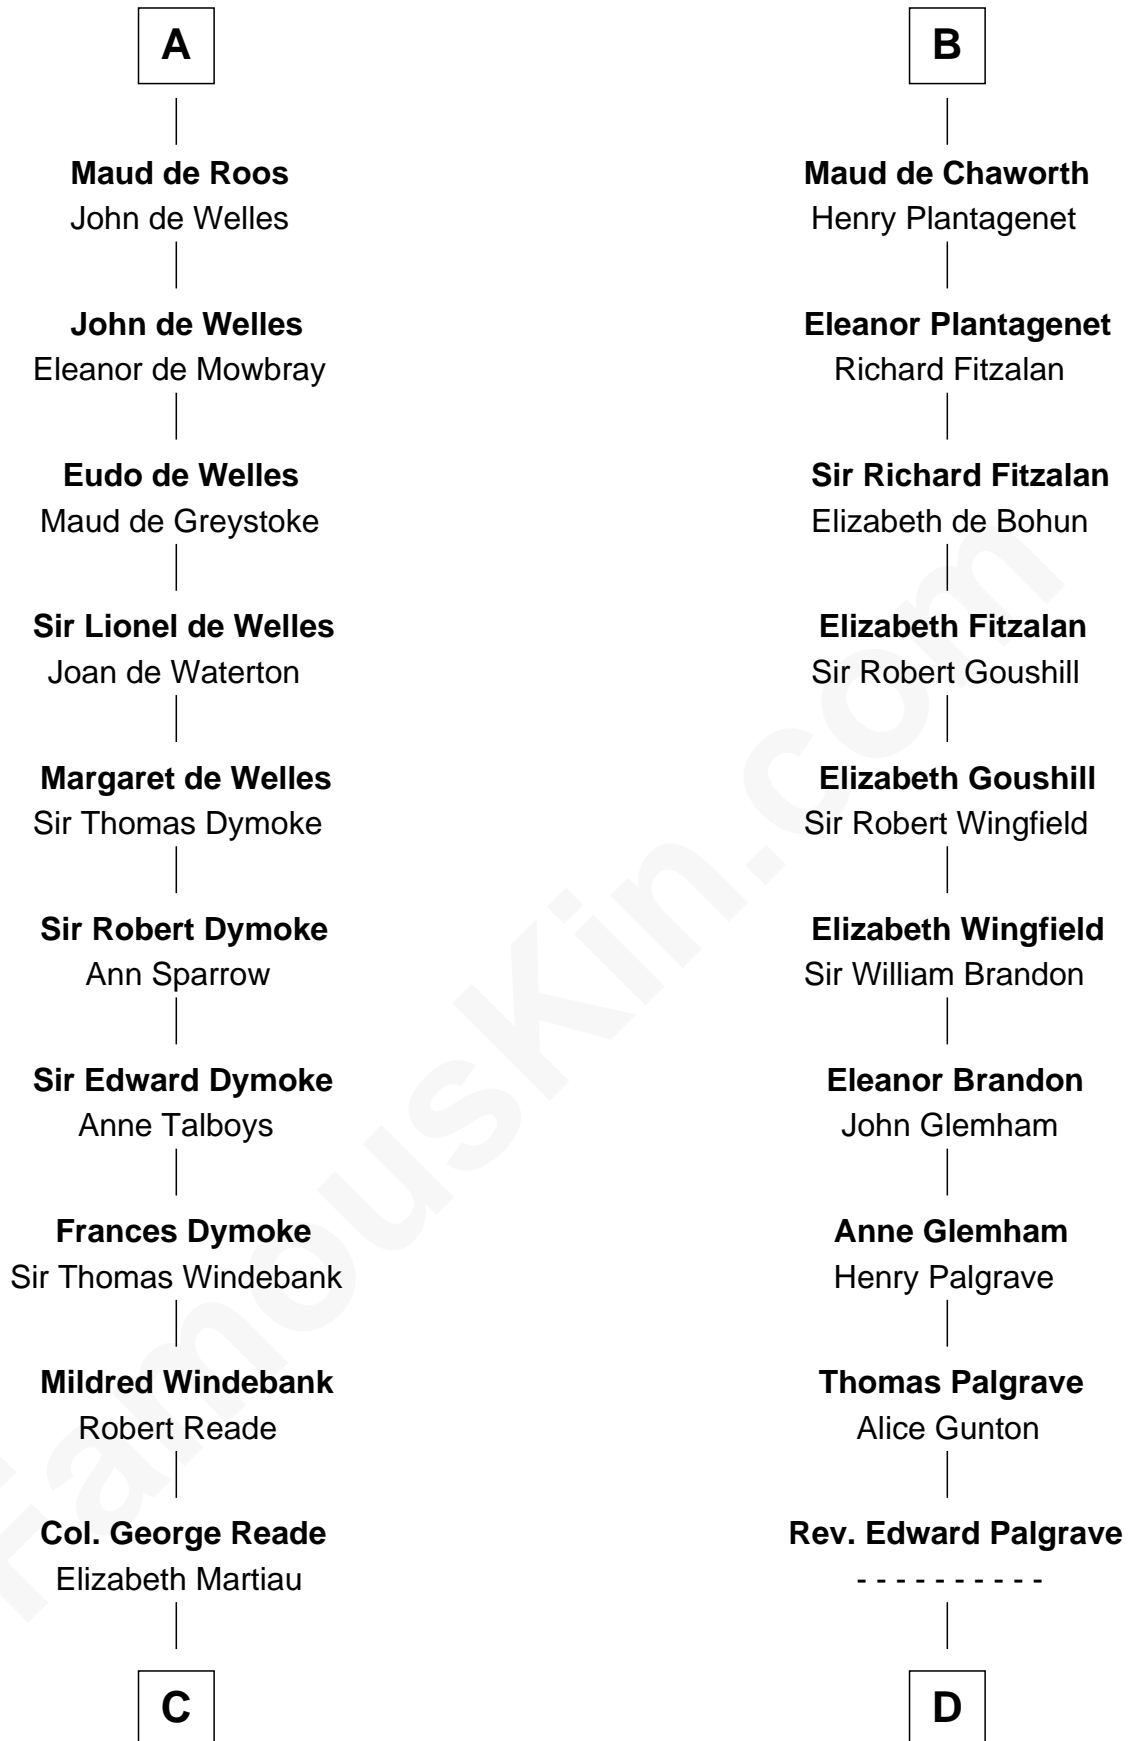

# FamousKin.com Relationship Chart of

**Meriwether Lewis**

*Lewis and Clark Expedition*

21st cousin of

**Roger Sherman**

*Signer of the Declaration of Independence*

**Richard Fitzgilbert**

Rohese Giffard

**C**

**Mildred Reade**  
Col. Augustine Warner

**Elizabeth Warner**  
Col. John Lewis

**Col. Robert Lewis**  
Jane Meriwether

**William Lewis**  
Lucy Meriwether

**Meriwether Lewis**  
*Lewis and Clark Expedition*

**D**

**Dr. Richard Palgrave**  
Anna - - - - -

**Mary Palgrave**  
Roger Wellington

**Benjamin Wellington**  
Elizabeth Sweetman

**Mehetable Wellington**  
William Sherman

**Roger Sherman**  
*Signer of Declaration of Independence*