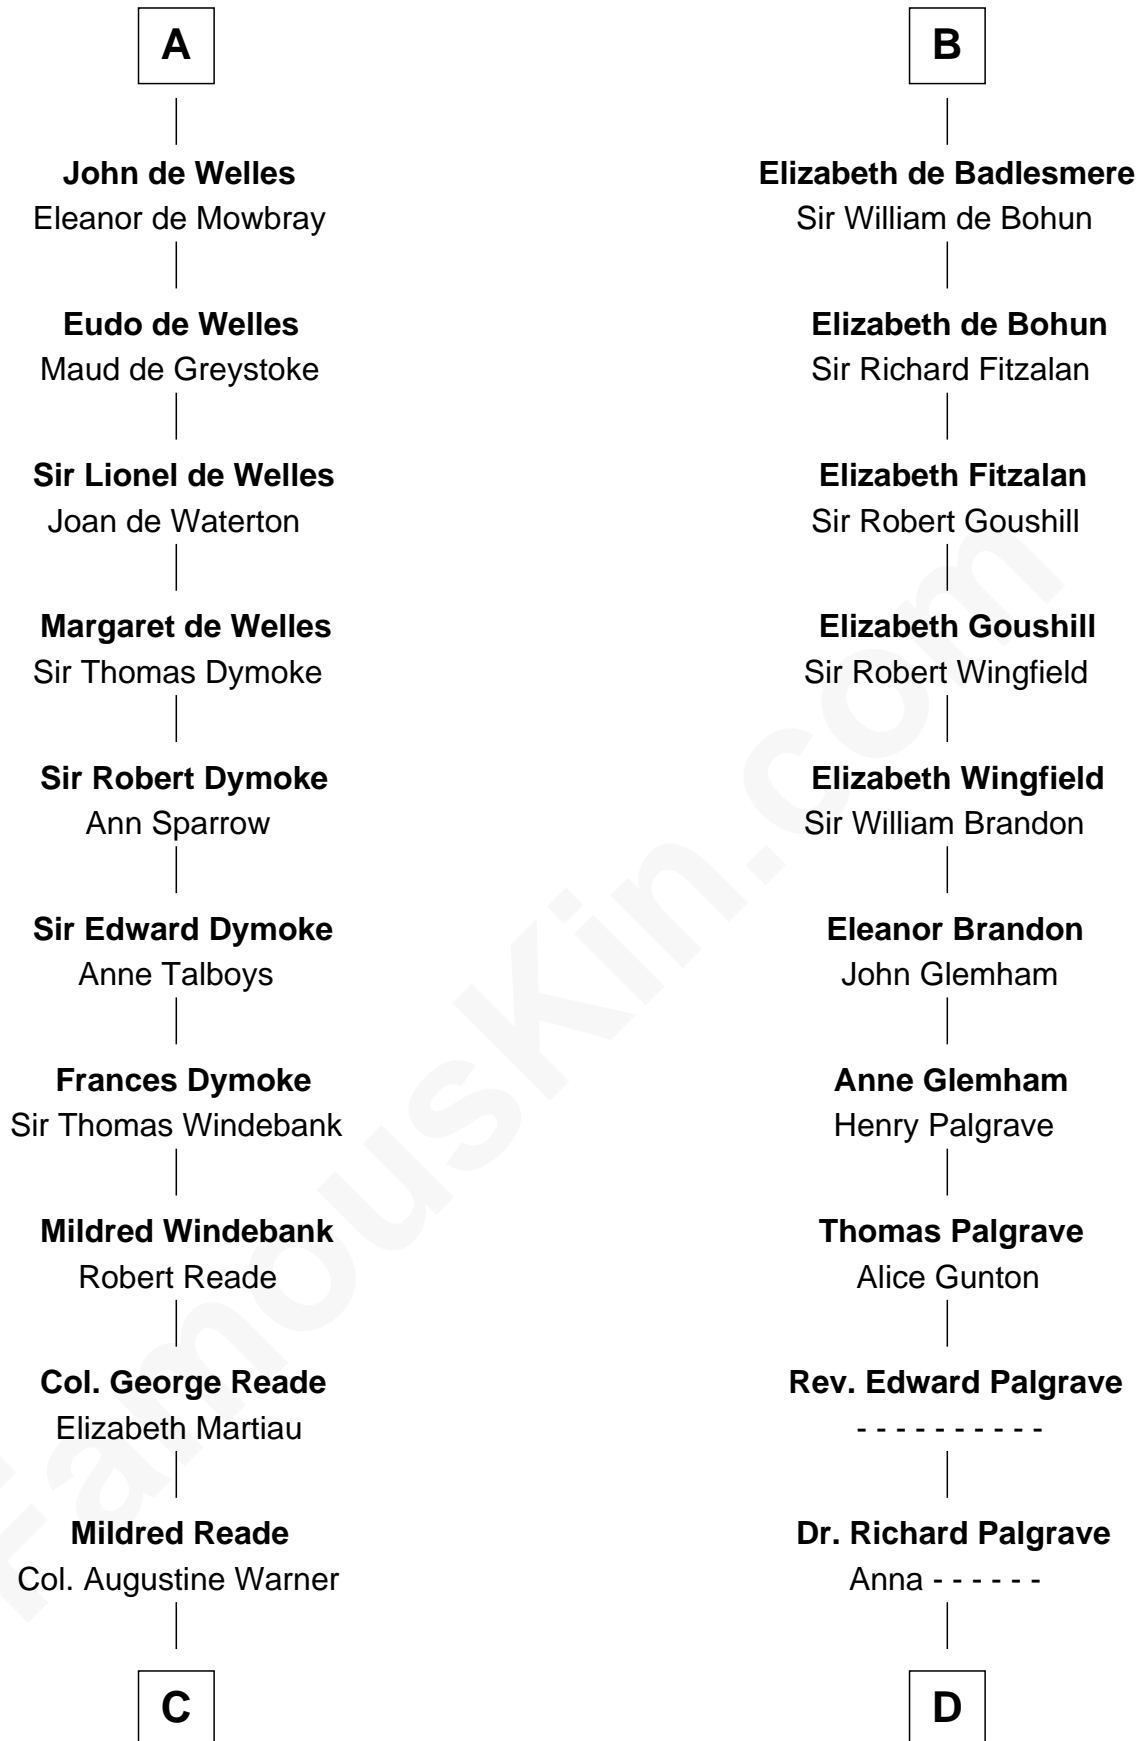

FamousKin.com Relationship Chart of

Meriwether Lewis

Lewis and Clark Expedition

20th cousin of

Roger Sherman

Signer of the Declaration of Independence

C

Elizabeth Warner

Col. John Lewis

Col. Robert Lewis

Jane Meriwether

William Lewis

Lucy Meriwether

Meriwether Lewis

Lewis and Clark Expedition

D

Mary Palgrave

Roger Wellington

Benjamin Wellington

Elizabeth Sweetman

Mehetable Wellington

William Sherman

Roger Sherman

Signer of Declaration of Independence