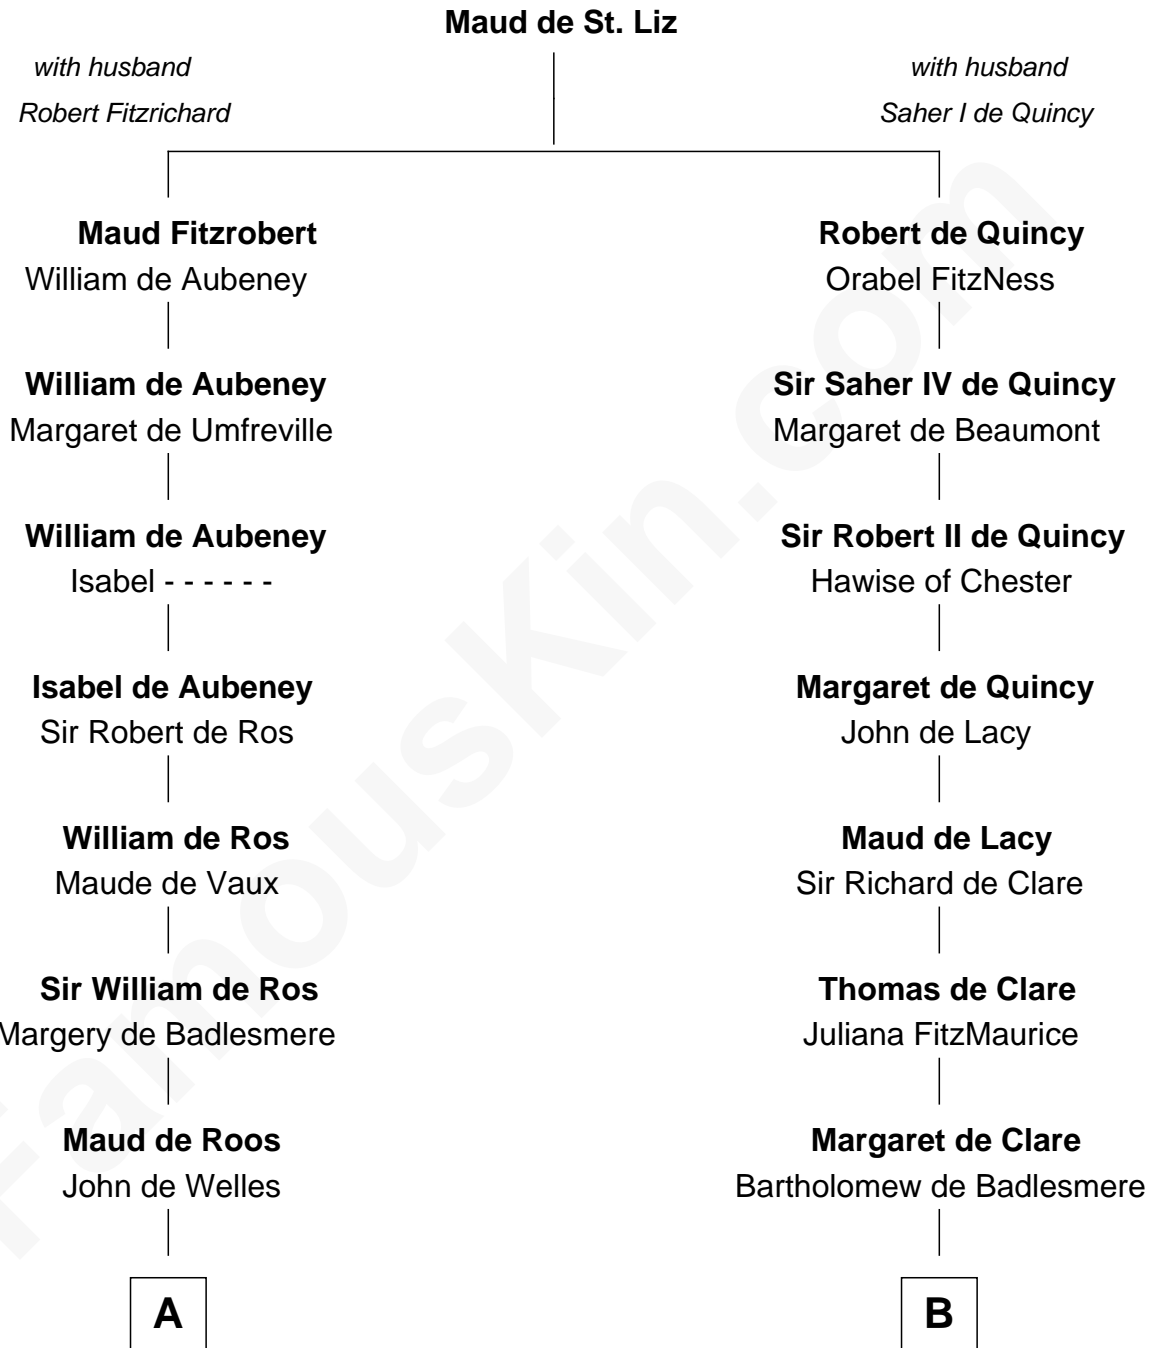

FamousKin.com Relationship Chart of

Meriwether Lewis

Lewis and Clark Expedition

20th cousin of

Roger Sherman

Signer of the Declaration of Independence

C

Elizabeth Warner

Col. John Lewis

Col. Robert Lewis

Jane Meriwether

William Lewis

Lucy Meriwether

Meriwether Lewis

Lewis and Clark Expedition

D