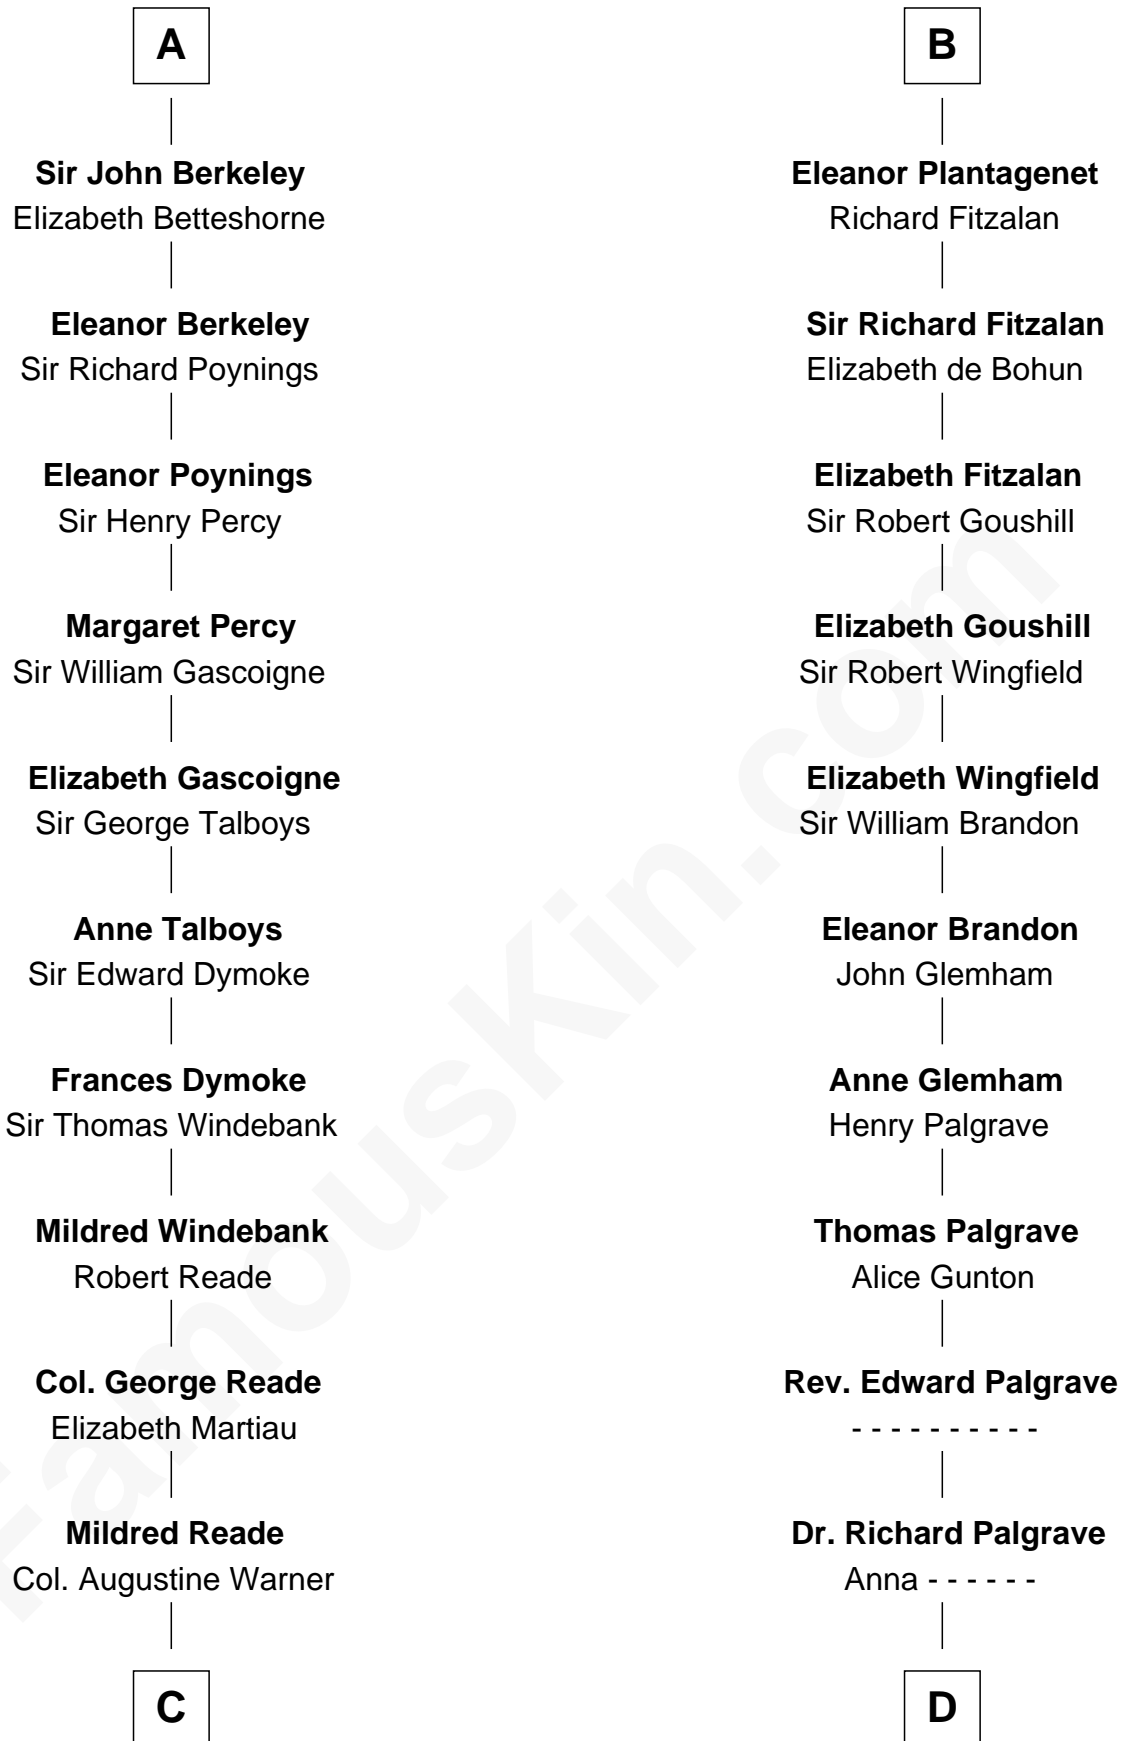

# FamousKin.com Relationship Chart of

**Meriwether Lewis**

*Lewis and Clark Expedition*

20th cousin of

**Roger Sherman**

*Signer of the Declaration of Independence*

**Ranulf III le Meschin**

Lucy of Bolingbroke

Richard Fitzgilbert de Clare

**Roger de Clare**

Maud de St. Hilary

**Aveline de Clare**

Sir Geoffrey FitzPiers

**Sir John FitzGeoffrey**

Isabel le Bigod

**Maud FitzJohn**

William de Beauchamp

**Isabella de Beauchamp**

Sir Patrick de Chaworth

**Maud de Chaworth**

Henry Plantagenet

**B**

**C**

**Elizabeth Warner**

Col. John Lewis

**Col. Robert Lewis**

Jane Meriwether

**William Lewis**

Lucy Meriwether

**Meriwether Lewis**

*Lewis and Clark Expedition*

**D**