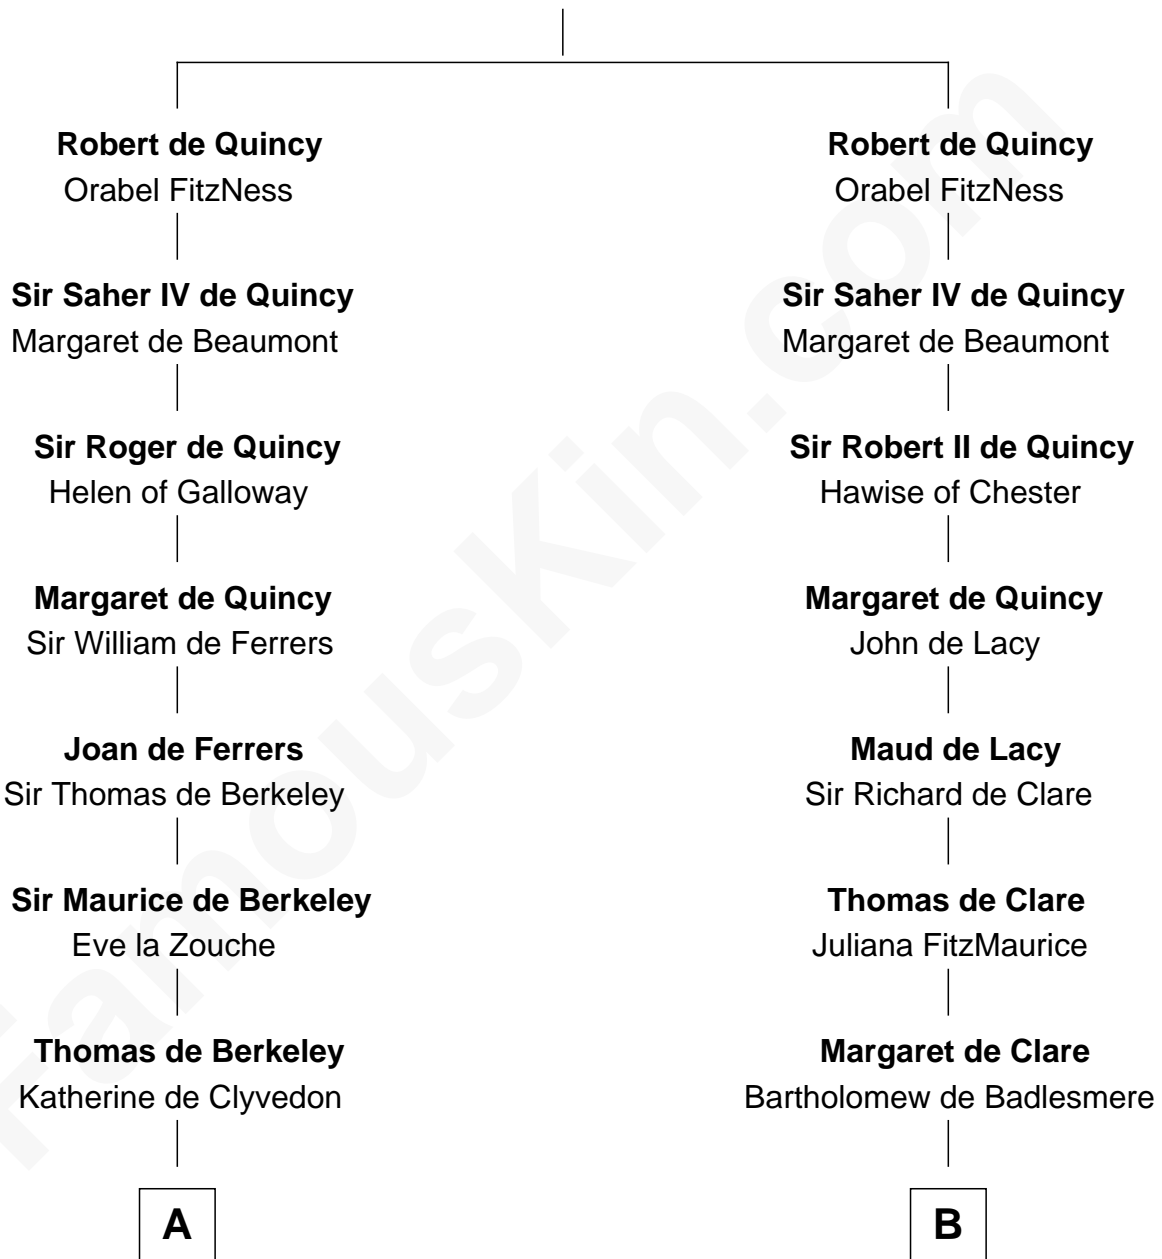

# FamousKin.com Relationship Chart of

**Meriwether Lewis**

*Lewis and Clark Expedition*

20th cousin of

**Roger Sherman**

*Signer of the Declaration of Independence*

**Saher I de Quincy**

Maud de St. Liz

**C**

**Elizabeth Warner**

Col. John Lewis

**Col. Robert Lewis**

Jane Meriwether

**William Lewis**

Lucy Meriwether

**Meriwether Lewis**

*Lewis and Clark Expedition*

**D**

**Mary Palgrave**

Roger Wellington

**Benjamin Wellington**

Elizabeth Sweetman

**Mehetable Wellington**

William Sherman