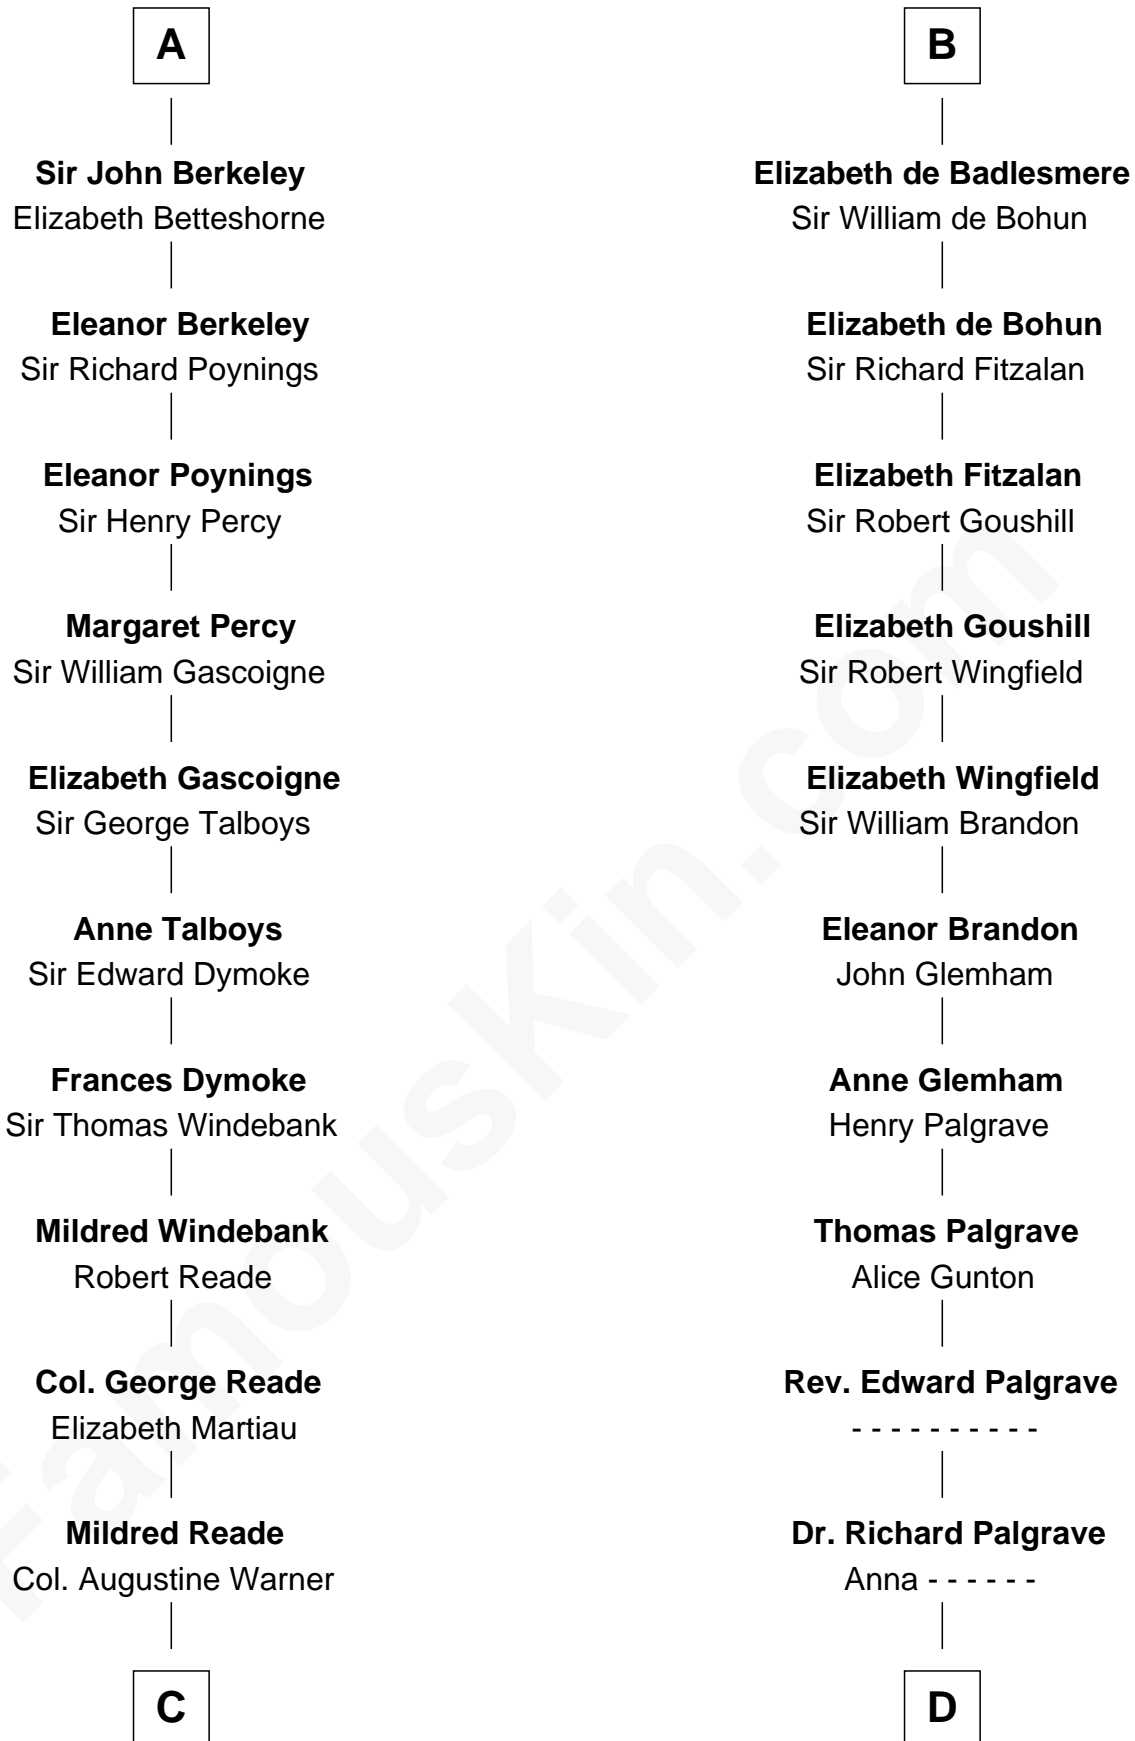

# FamousKin.com Relationship Chart of

**Meriwether Lewis**

*Lewis and Clark Expedition*

20th cousin of

**Roger Sherman**

*Signer of the Declaration of Independence*

**Saher I de Quincy**

Maud de St. Liz

**C**

**Elizabeth Warner**

Col. John Lewis

**Col. Robert Lewis**

Jane Meriwether

**William Lewis**

Lucy Meriwether

**Meriwether Lewis**

*Lewis and Clark Expedition*

**D**

**Mary Palgrave**

Roger Wellington

**Benjamin Wellington**

Elizabeth Sweetman

**Mehetable Wellington**

William Sherman