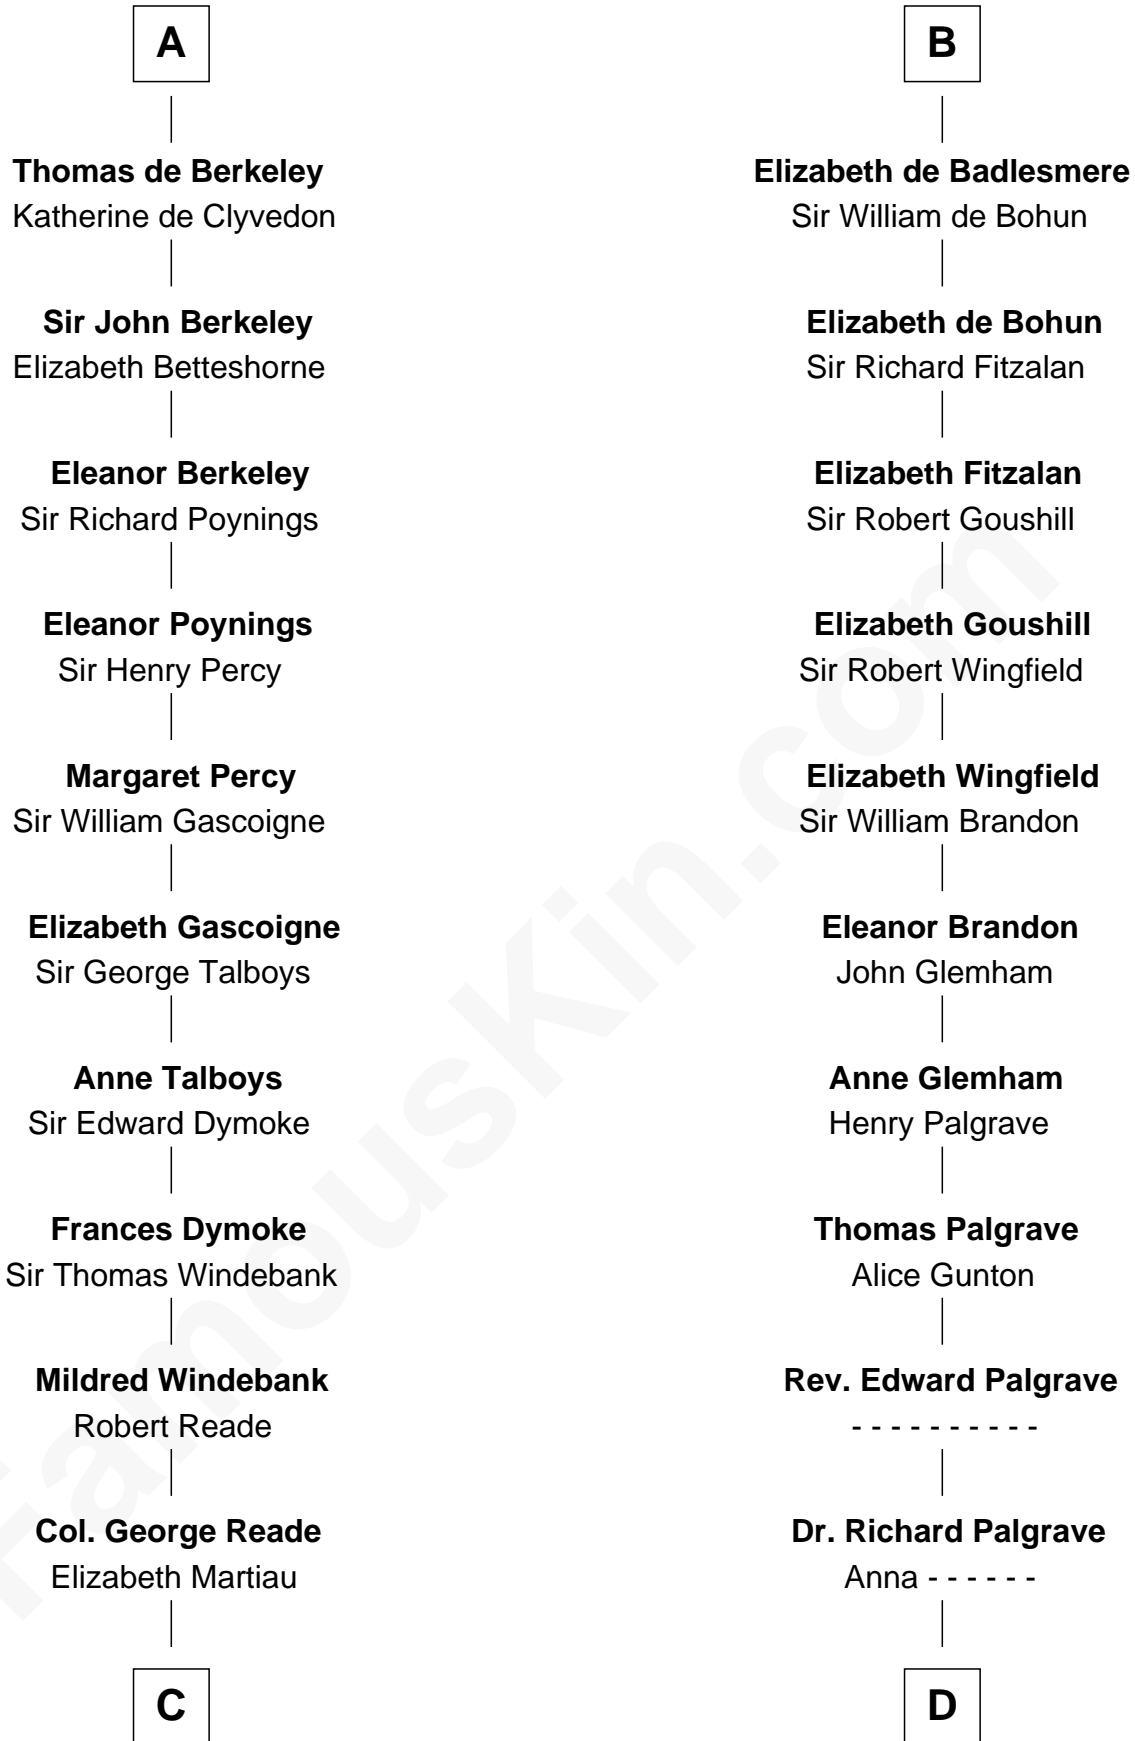

FamousKin.com Relationship Chart of

Meriwether Lewis

Lewis and Clark Expedition

20th cousin 1 time removed of

Roger Sherman

Signer of the Declaration of Independence

Ralph de Gael

C

Mildred Reade
Col. Augustine Warner

Elizabeth Warner
Col. John Lewis

Col. Robert Lewis
Jane Meriwether

William Lewis
Lucy Meriwether

Meriwether Lewis
Lewis and Clark Expedition

D

Mary Palgrave
Roger Wellington