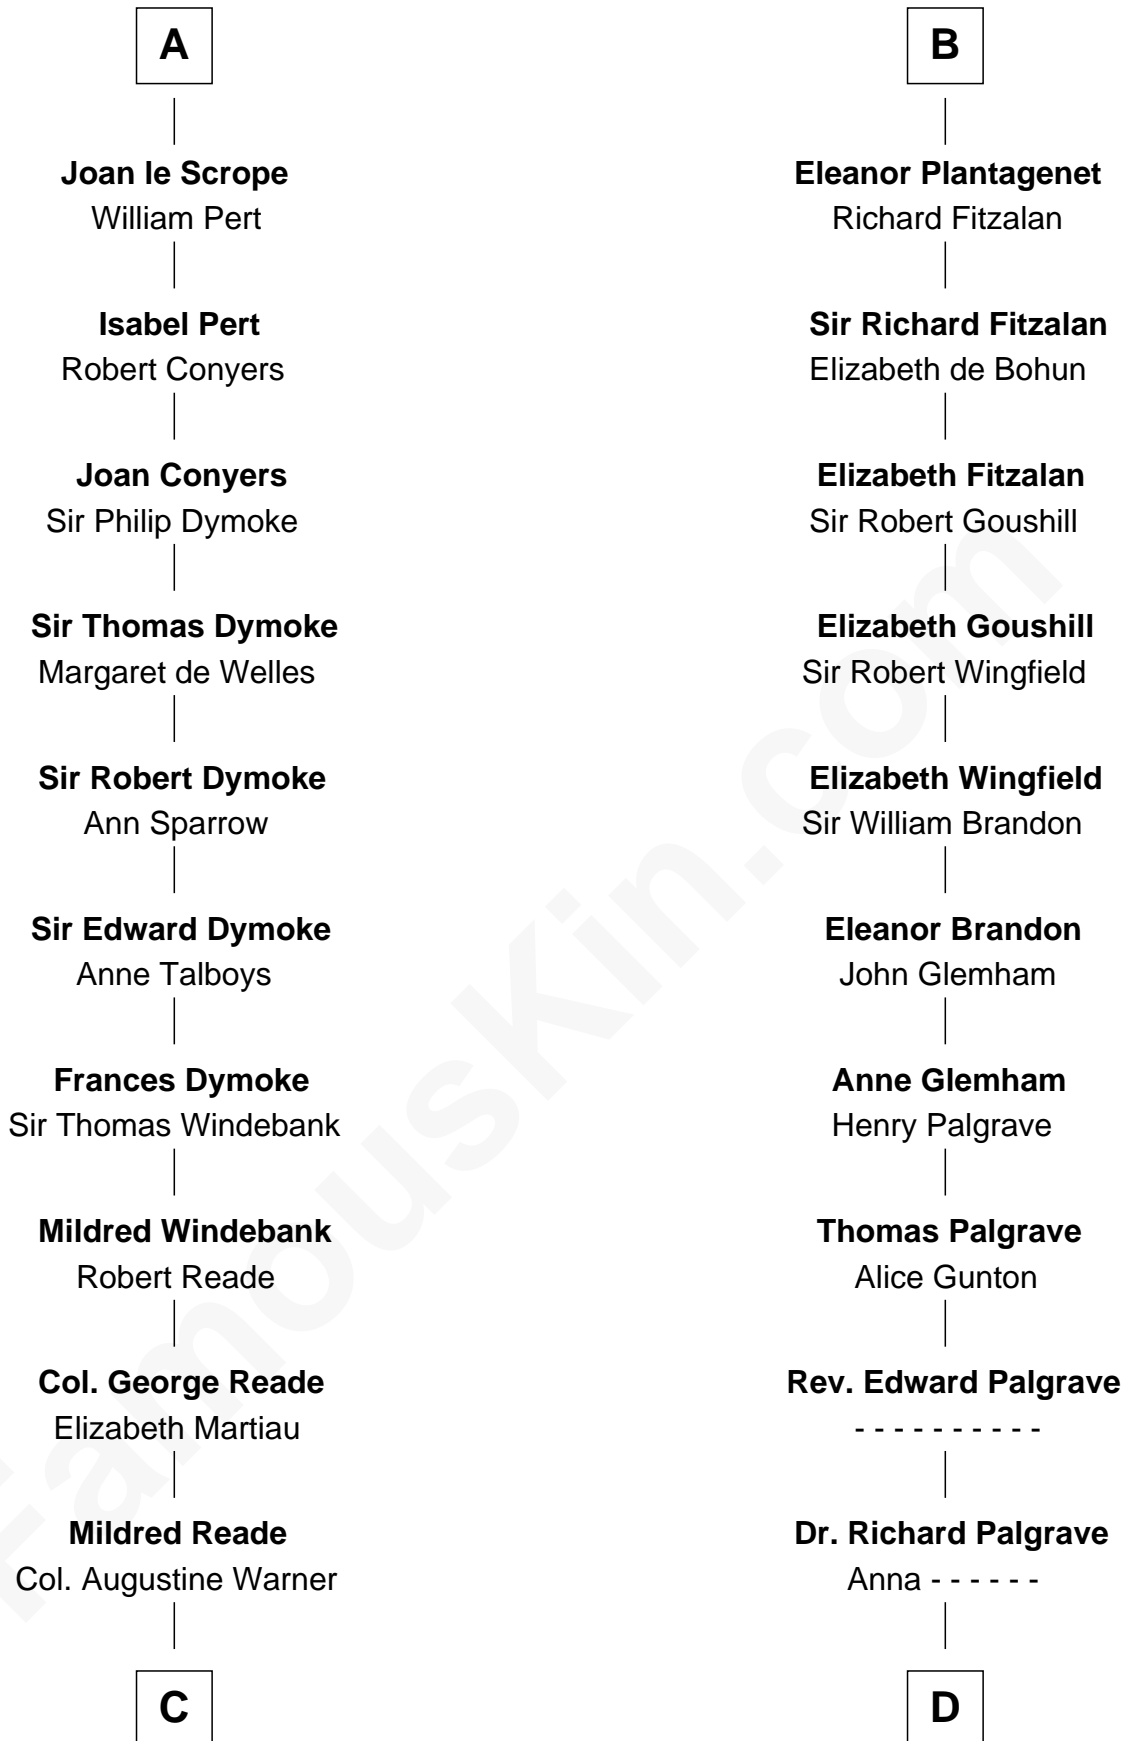

FamousKin.com Relationship Chart of

Meriwether Lewis

Lewis and Clark Expedition

20th cousin of

Roger Sherman

Signer of the Declaration of Independence

C

Elizabeth Warner

Col. John Lewis

Col. Robert Lewis

Jane Meriwether

William Lewis

Lucy Meriwether

Meriwether Lewis

Lewis and Clark Expedition

D

Mary Palgrave

Roger Wellington

Benjamin Wellington

Elizabeth Sweetman

Mehetable Wellington

William Sherman

Roger Sherman

Signer of Declaration of Independence