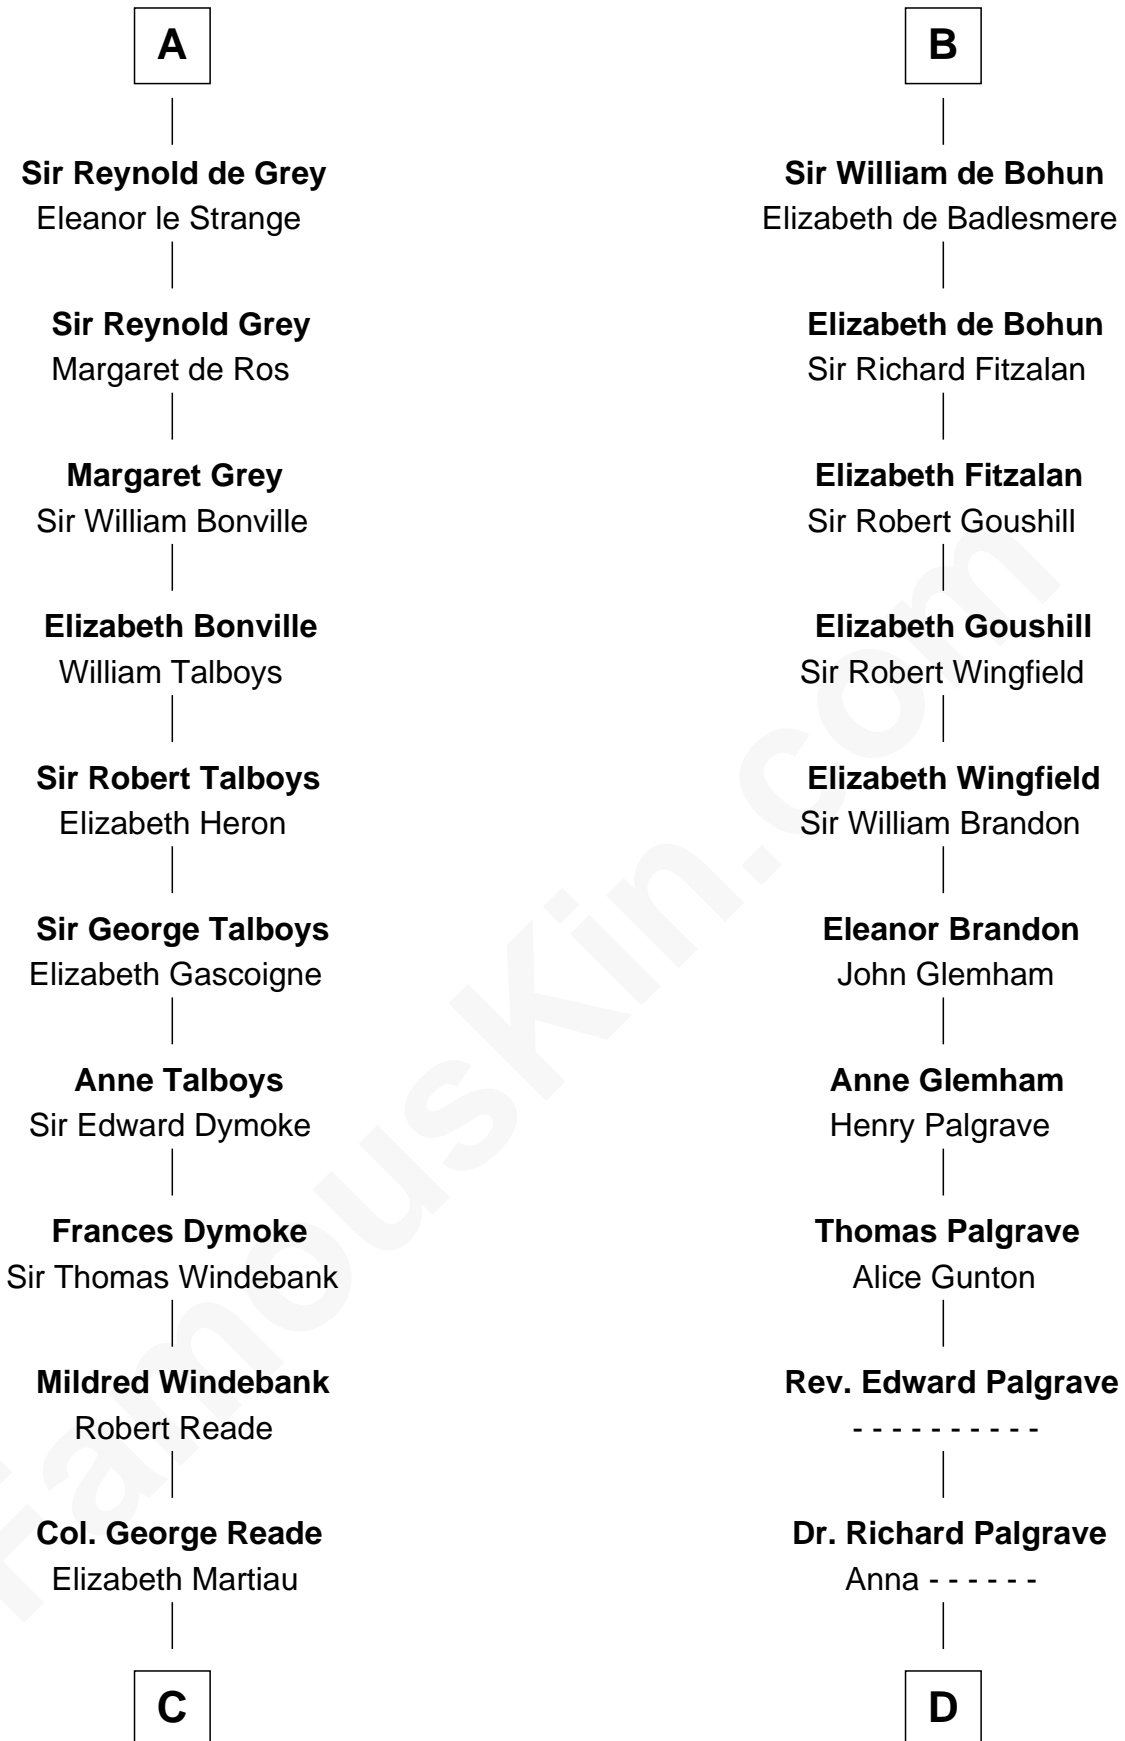

FamousKin.com Relationship Chart of

Meriwether Lewis

Lewis and Clark Expedition

20th cousin 1 time removed of

Roger Sherman

Signer of the Declaration of Independence

Miles of Gloucester
Sibyl de Neufmarche

Margaret of Hereford
Humphrey III de Bohun

Humphrey IV de Bohun
Margaret of Scotland

Henry de Bohun
Maud de Mandeville

Sir Humphrey de Bohun
Maud of Eu

Eleanor de Bohun
Sir John de Verdun

Maud de Verdun
Sir John de Grey

Sir Roger de Grey
Elizabeth de Hastings

A

Margaret of Hereford
Humphrey III de Bohun

Humphrey IV de Bohun
Margaret of Scotland

Henry de Bohun
Maud de Mandeville

Sir Humphrey de Bohun
Maud of Eu

Sir Humphrey de Bohun
Eleanor de Braiose

Humphrey de Bohun
Maud de Fiennes

Humphrey de Bohun
Elizabeth Plantagenet

B

C

Mildred Reade
Col. Augustine Warner

Elizabeth Warner
Col. John Lewis

Col. Robert Lewis
Jane Meriwether

William Lewis
Lucy Meriwether

Meriwether Lewis
Lewis and Clark Expedition