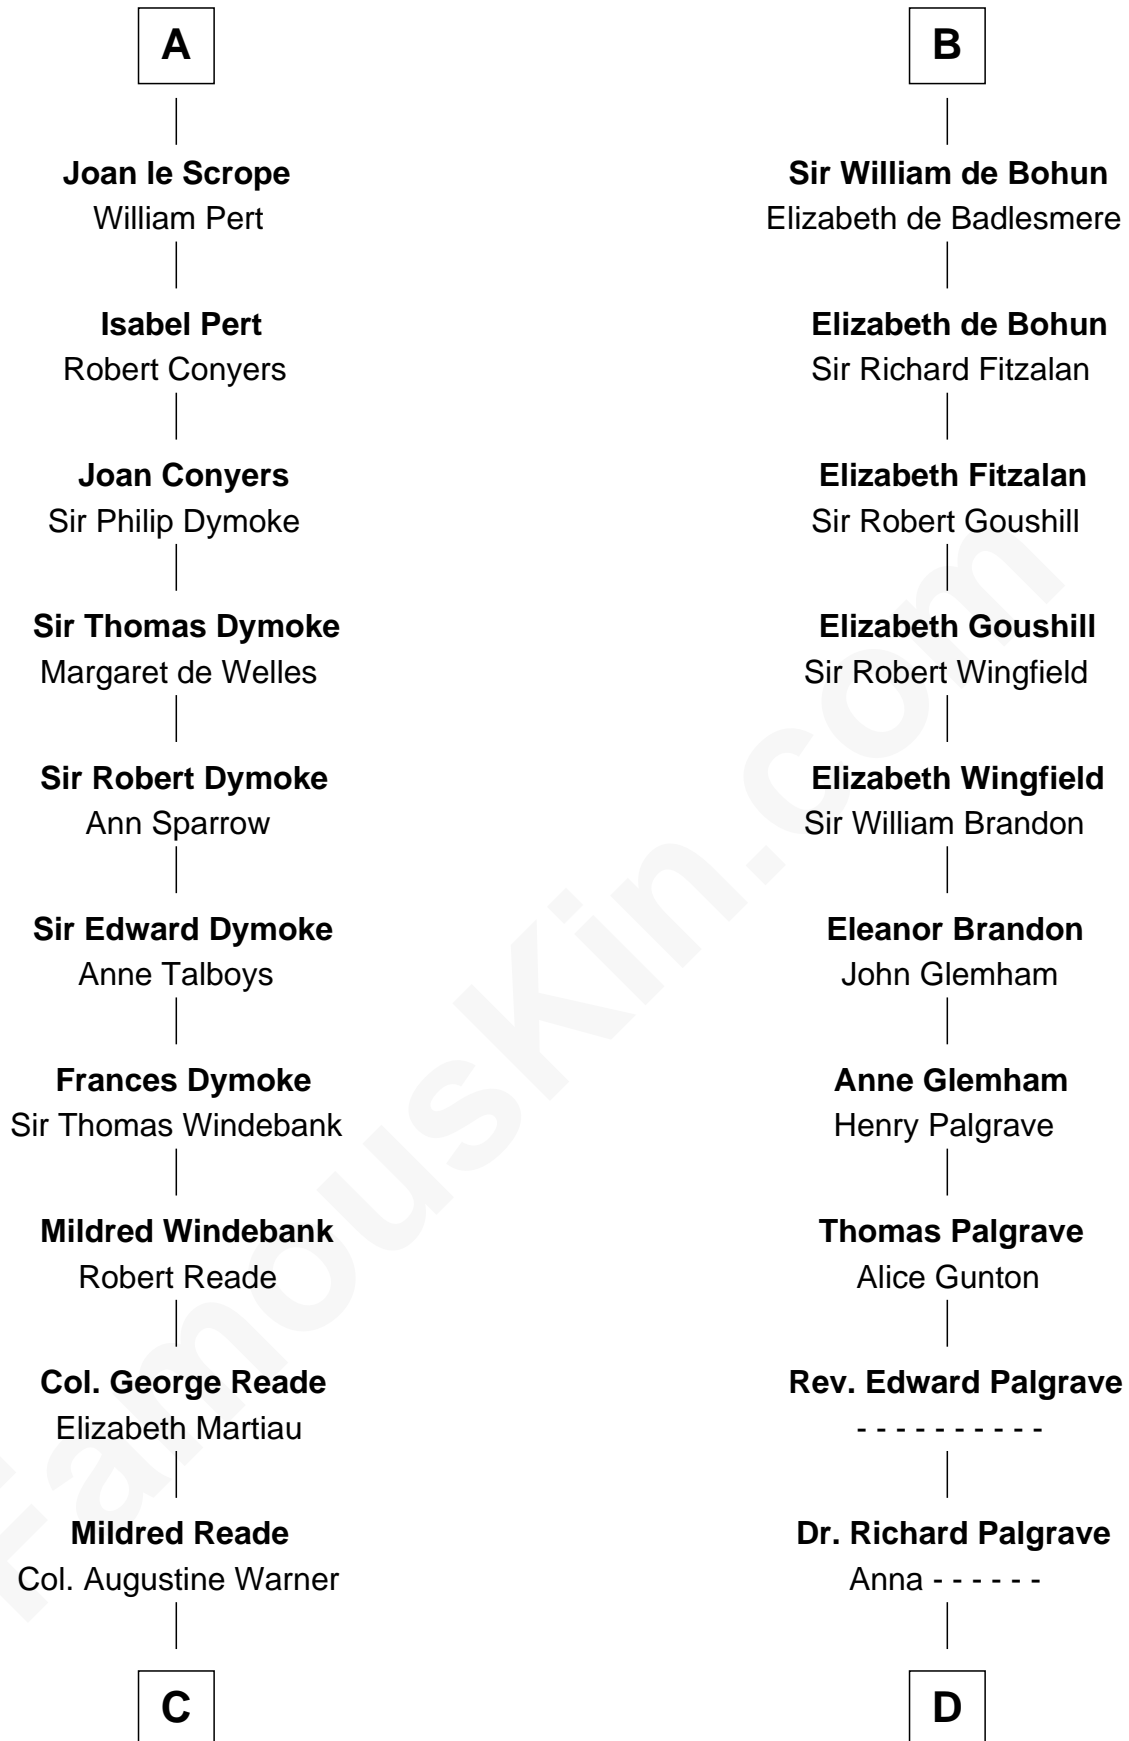

# FamousKin.com Relationship Chart of

**Meriwether Lewis**

*Lewis and Clark Expedition*

20th cousin of

**Roger Sherman**

*Signer of the Declaration of Independence*

**David I, King of Scotland**

Maud of Northumberland

**C**

**Elizabeth Warner**

Col. John Lewis

**Col. Robert Lewis**

Jane Meriwether

**William Lewis**

Lucy Meriwether

**Meriwether Lewis**

*Lewis and Clark Expedition*

**D**

**Mary Palgrave**

Roger Wellington

**Benjamin Wellington**

Elizabeth Sweetman

**Mehetable Wellington**

William Sherman