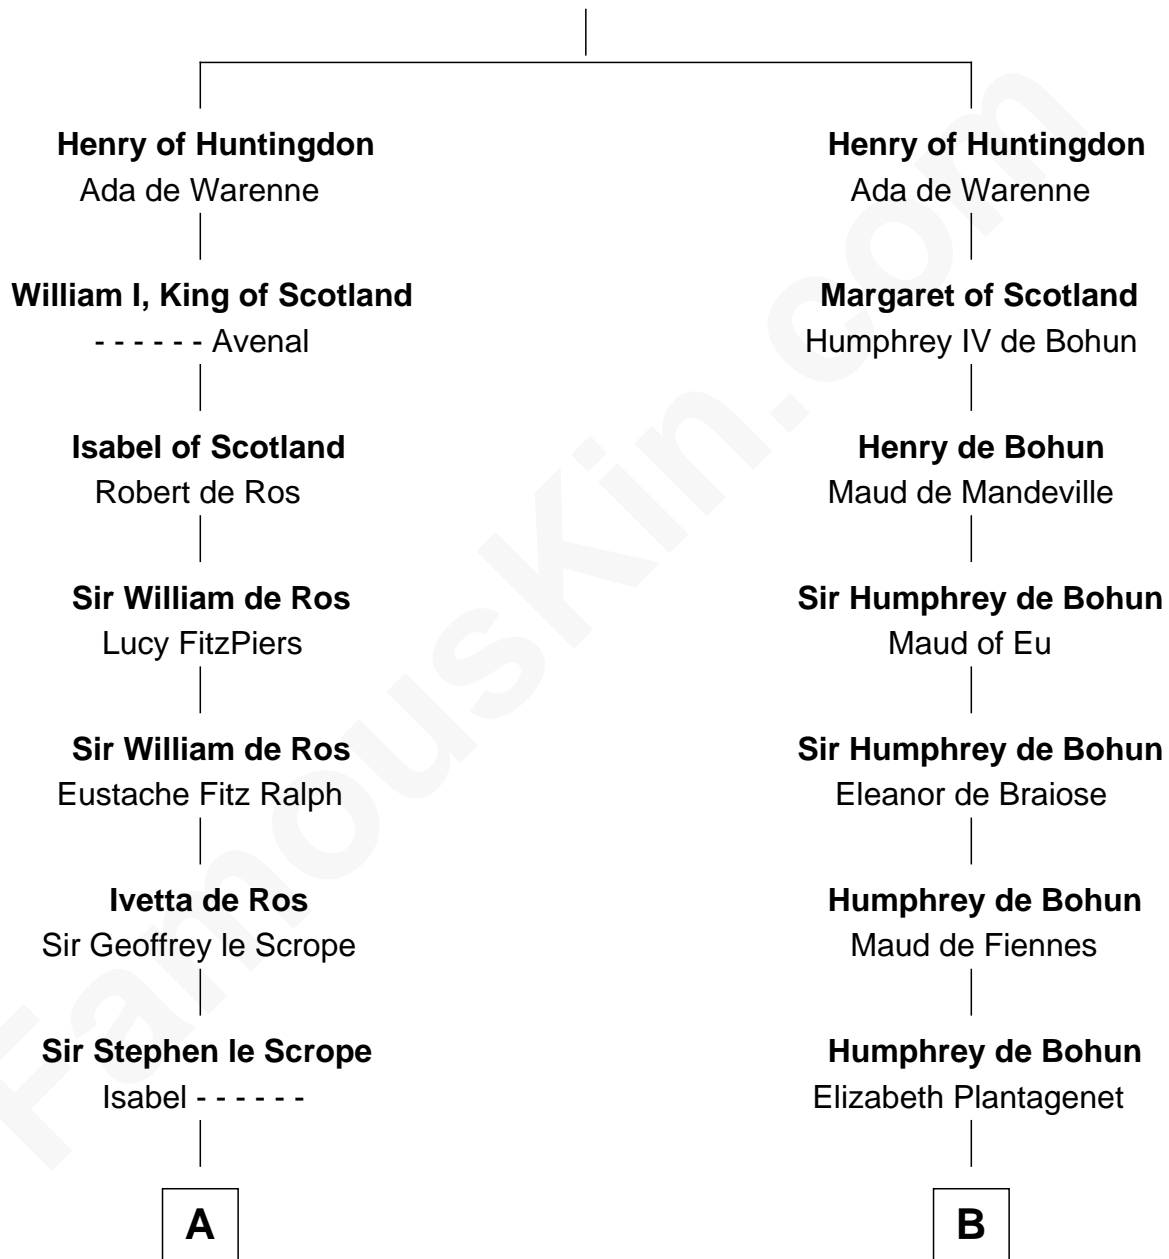

# FamousKin.com Relationship Chart of

**Meriwether Lewis**

*Lewis and Clark Expedition*

20th cousin of

**Roger Sherman**

*Signer of the Declaration of Independence*

**David I, King of Scotland**

Maud of Northumberland

**C**

**Elizabeth Warner**

Col. John Lewis

**Col. Robert Lewis**

Jane Meriwether

**William Lewis**

Lucy Meriwether

**Meriwether Lewis**

*Lewis and Clark Expedition*

**D**

**Mary Palgrave**

Roger Wellington

**Benjamin Wellington**

Elizabeth Sweetman

**Mehetable Wellington**

William Sherman

**Roger Sherman**

*Signer of Declaration of Independence*

FamousKin.com