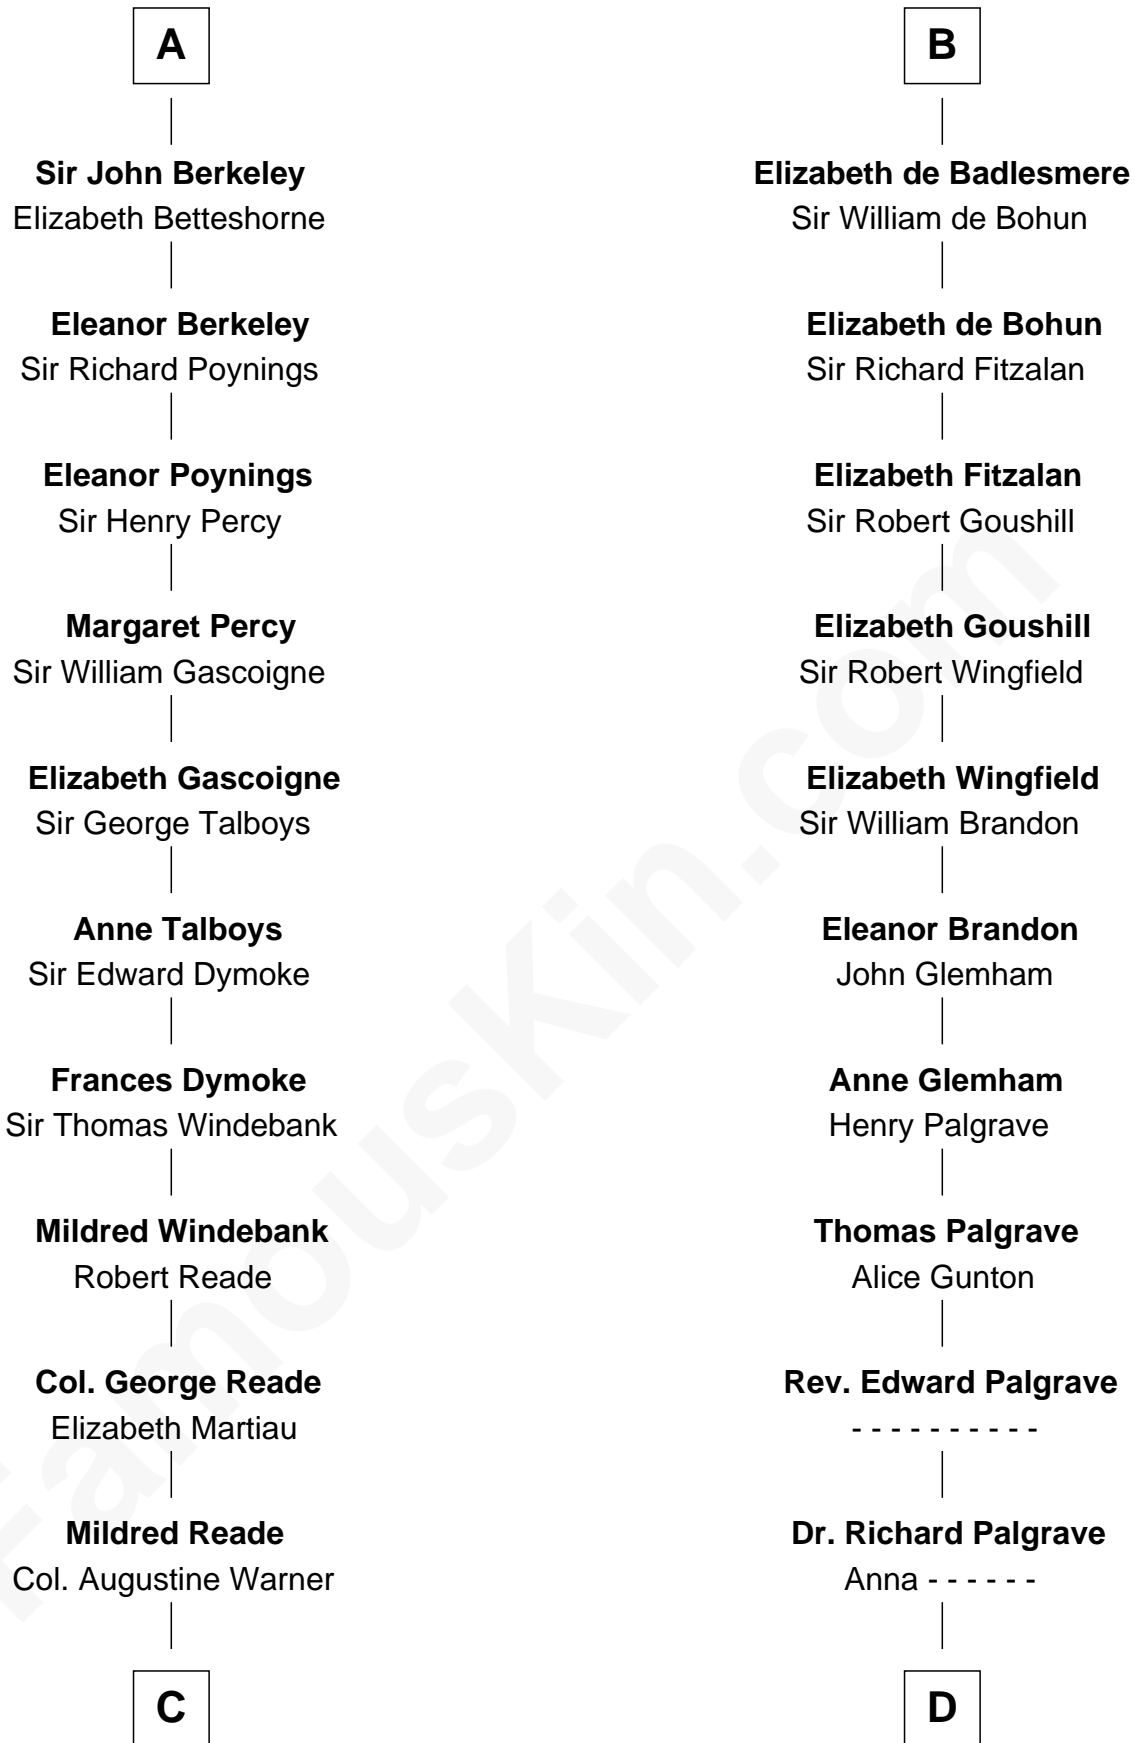

FamousKin.com Relationship Chart of

Meriwether Lewis

Lewis and Clark Expedition

20th cousin of

Roger Sherman

Signer of the Declaration of Independence

Hugh de Grantmesnil

C

Elizabeth Warner

Col. John Lewis

Col. Robert Lewis

Jane Meriwether

William Lewis

Lucy Meriwether

Meriwether Lewis

Lewis and Clark Expedition